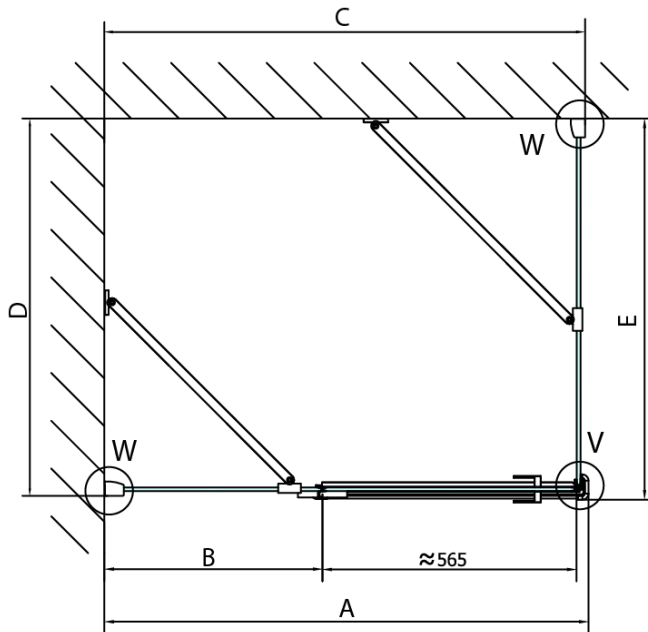

Warranty: 2 years

Spare parts

Acrylic seal glass/floor (shower tray), length 1000mm for 8mm glass (Order code: 309D-08)

Acrylic gasket between glass 8mm, flag (Order code: NDFL0503)

Technical sheet

FL10xxL
FL11xxL

FL10xxR
FL11xxR

	A (mm)	B (mm)	C (mm)
FL1080	785-801	≈ 210	779-795
FL1090	885-901	≈ 310	879-895
FL1010	985-1001	≈ 410	979-995
FL1011	1085-1101	≈ 510	1079-1095
FL1012	1185-1201	≈ 610	1179-1195
FL1113	1285-1301	≈ 710	1279-1295
FL1114	1385-1401	≈ 810	1379-1395
FL1115	1485-1501	≈ 910	1479-1495

FL10xxL
FL11xxL

FL3580
FL3590
FL3510
FL3511
FL3512

FL3580
FL3590
FL3510
FL3511
FL3512

FL10xxR
FL11xxR

Dveře	A (mm)	B (mm)	C (mm)
FL1080	785-801	≈ 200	779-795
FL1090	885-901	≈ 300	879-895
FL1010	985-1001	≈ 400	979-995
FL1011	1085-1101	≈ 500	1079-1095
FL1012	1185-1201	≈ 600	1179-1195
FL1113	1285-1301	≈ 700	1279-1295
FL1114	1385-1401	≈ 800	1379-1395
FL1115	1485-1501	≈ 900	1479-1495

Construction readiness for floor mounting
 dimensions x, y = Dimension to the inside of the glass

Dveře	X (mm)	B (mm)
FL1080	768	≈ 200
FL1090	868	≈ 300
FL1010	968	≈ 400
FL1011	1068	≈ 500
FL1012	1168	≈ 600
FL1113	1268	≈ 700
FL1114	1368	≈ 800
FL1115	1468	≈ 900