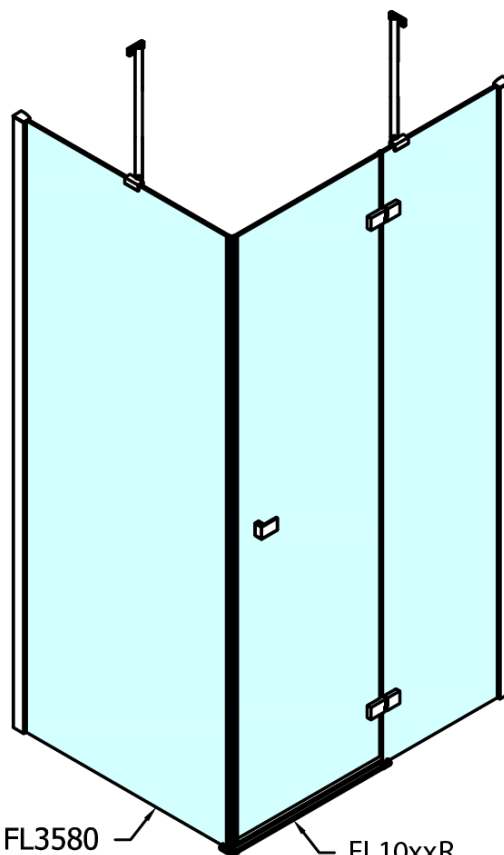

Profile colour: Chrome - polished aluminum

Shape: Combinable door

Type of opening: Single pivot door

Glass colour: TRANSPARENT glass

Glass finish: Antidrop

Glass thickness: 8 mm

Weight / Piece: 49.0 kg

Packaging: 1 Piece

Warranty: 2 years

Spare parts

Acrylic seal glass/floor (shower tray), length 1000mm for 8mm glass (Order code: 309D-08)

Acrylic gasket between glass 8mm, flag (Order code: NDFL0503)

Technical sheet

FL10xxL
FL11xxL

FL10xxR
FL11xxR

	A (mm)	B (mm)	C (mm)
FL1080	785-801	≈ 210	779-795
FL1090	885-901	≈ 310	879-895
FL1010	985-1001	≈ 410	979-995
FL1011	1085-1101	≈ 510	1079-1095
FL1012	1185-1201	≈ 610	1179-1195
FL1113	1285-1301	≈ 710	1279-1295
FL1114	1385-1401	≈ 810	1379-1395
FL1115	1485-1501	≈ 910	1479-1495

FL10xxL
FL11xxL

FL3580
FL3590
FL3510
FL3511
FL3512

FL3580
FL3590
FL3510
FL3511
FL3512

FL10xxR
FL11xxR

Dveře	A (mm)	B (mm)	C (mm)
FL1080	785-801	≈ 200	779-795
FL1090	885-901	≈ 300	879-895
FL1010	985-1001	≈ 400	979-995
FL1011	1085-1101	≈ 500	1079-1095
FL1012	1185-1201	≈ 600	1179-1195
FL1113	1285-1301	≈ 700	1279-1295
FL1114	1385-1401	≈ 800	1379-1395
FL1115	1485-1501	≈ 900	1479-1495