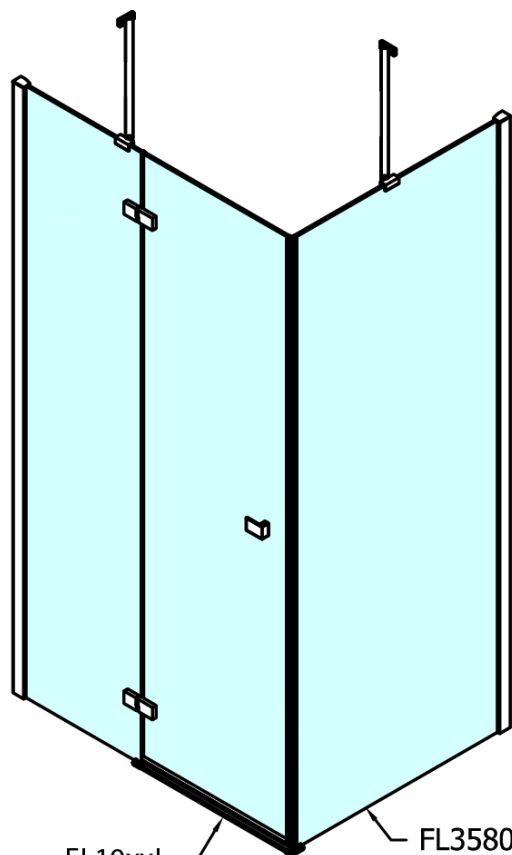

Profile colour: Chrome - polished aluminum

Shape: Combinable door

Type of opening: Single pivot door

Glass colour: TRANSPARENT glass

Glass finish: Antidrop

Glass thickness: 8 mm

Weight / Piece: 49.0 kg

Packaging: 1 Piece

Warranty: 2 years

Spare parts

Acrylic seal glass/floor (shower tray), length 1000mm for 8mm glass (Order code: 309D-08)

Acrylic gasket between glass 8mm, flag (Order code: NDFL0503)

Technical sheet

FL10xxL
FL11xxL

FL10xxR
FL11xxR

	A (mm)	B (mm)	C (mm)
FL1080	785-801	≈ 210	779-795
FL1090	885-901	≈ 310	879-895
FL1010	985-1001	≈ 410	979-995
FL1011	1085-1101	≈ 510	1079-1095
FL1012	1185-1201	≈ 610	1179-1195
FL1113	1285-1301	≈ 710	1279-1295
FL1114	1385-1401	≈ 810	1379-1395
FL1115	1485-1501	≈ 910	1479-1495

FL10xxL
FL11xxL

FL3580
FL3590
FL3510
FL3511
FL3512

FL3580
FL3590
FL3510
FL3511
FL3512

FL10xxR
FL11xxR

Dveře	A (mm)	B (mm)	C (mm)
FL1080	785-801	≈ 200	779-795
FL1090	885-901	≈ 300	879-895
FL1010	985-1001	≈ 400	979-995
FL1011	1085-1101	≈ 500	1079-1095
FL1012	1185-1201	≈ 600	1179-1195
FL1113	1285-1301	≈ 700	1279-1295
FL1114	1385-1401	≈ 800	1379-1395
FL1115	1485-1501	≈ 900	1479-1495