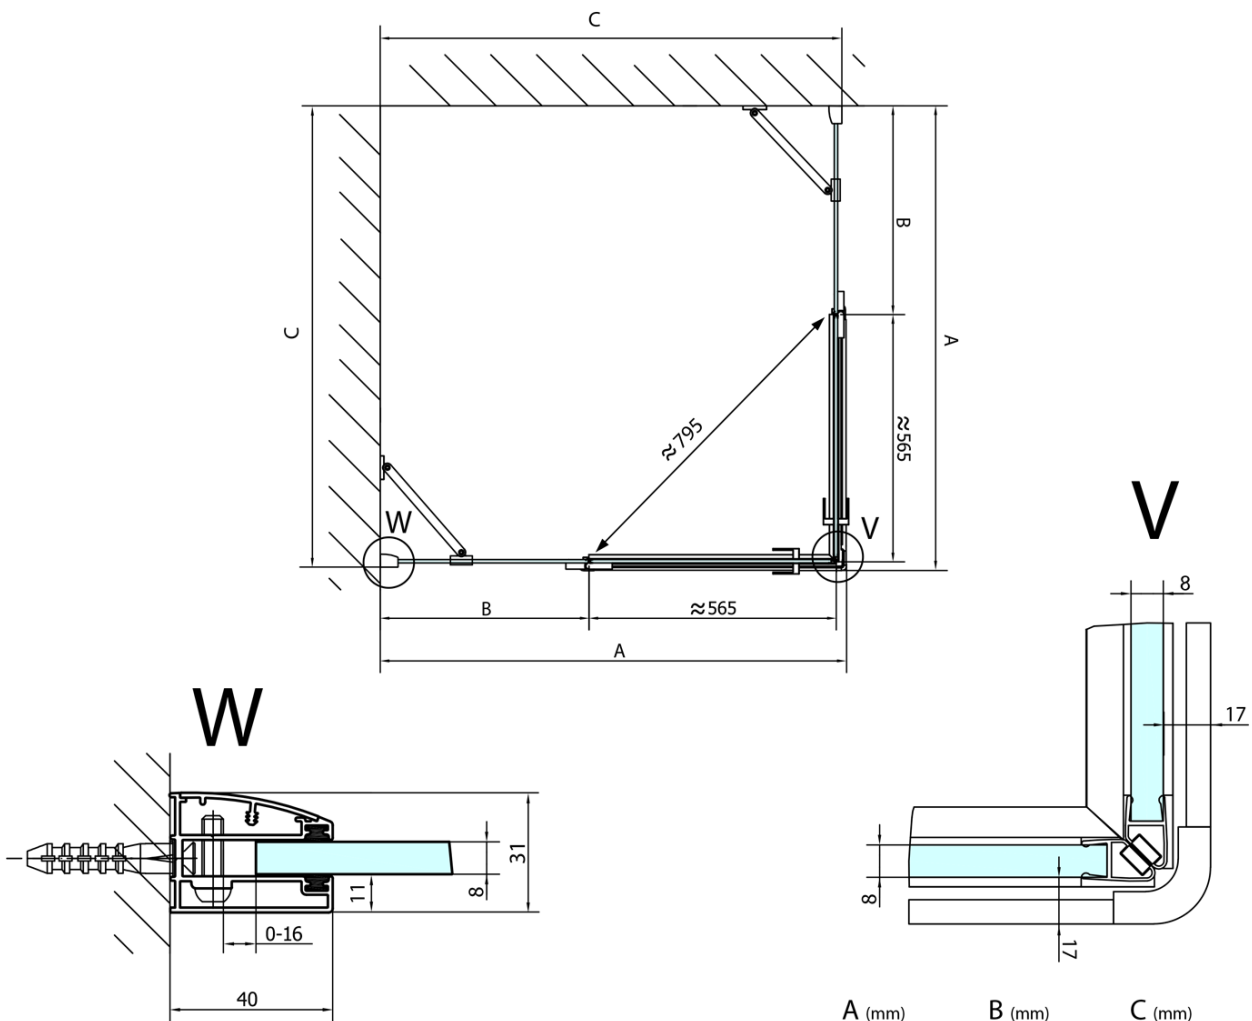

Profile colour: Chrome - polished aluminum

Shape: Combinable door

Type of opening: Single pivot door

Glass colour: TRANSPARENT glass

Glass finish: Antidrop

Glass thickness: 8 mm

Weight / Piece: 49.0 kg

Packaging: 1 Piece

Warranty: 2 years

Spare parts

Acrylic seal glass/floor (shower tray), length 1000mm for 8mm glass (Order code: 309D-08)

Acrylic gasket between glass 8mm, flag (Order code: NDFL0503)

Technical sheet

FL10xxL
FL11xxL

FL10xxR
FL11xxR

	A (mm)	B (mm)	C (mm)
FL1080	785-801	≈ 210	779-795
FL1090	885-901	≈ 310	879-895
FL1010	985-1001	≈ 410	979-995
FL1011	1085-1101	≈ 510	1079-1095
FL1012	1185-1201	≈ 610	1179-1195
FL1113	1285-1301	≈ 710	1279-1295
FL1114	1385-1401	≈ 810	1379-1395
FL1115	1485-1501	≈ 910	1479-1495

FL10xxL
FL11xxL

FL3580
FL3590
FL3510
FL3511
FL3512

FL3580
FL3590
FL3510
FL3511
FL3512

FL10xxR
FL11xxR

Dveře	A (mm)	B (mm)	C (mm)
FL1080	785-801	≈ 200	779-795
FL1090	885-901	≈ 300	879-895
FL1010	985-1001	≈ 400	979-995
FL1011	1085-1101	≈ 500	1079-1095
FL1012	1185-1201	≈ 600	1179-1195
FL1113	1285-1301	≈ 700	1279-1295
FL1114	1385-1401	≈ 800	1379-1395
FL1115	1485-1501	≈ 900	1479-1495