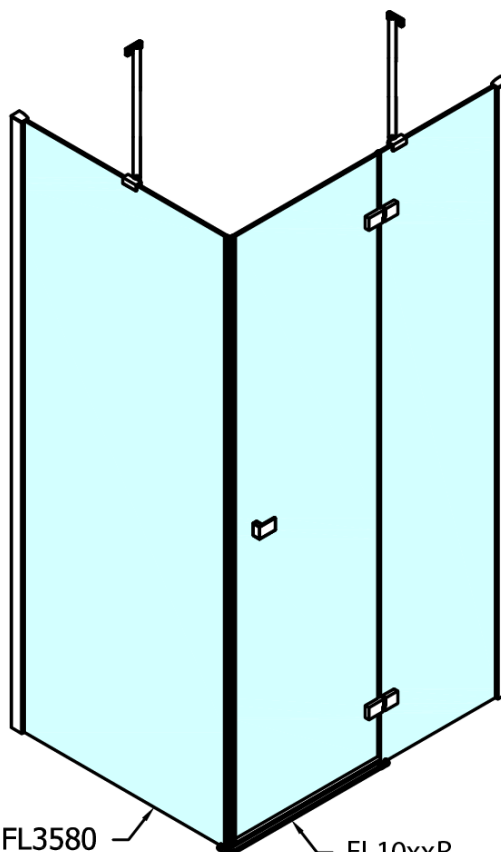

FORTIS Shower Door 1000mm, clear glass/right

Order code: FL1010R

Basic information

Brand: Polysan

Series: FORTIS

Size

Width: 1000 mm

Height: 2000 mm

Packaging: 1 Piece

Warranty: 2 years

Spare parts

Acrylic seal glass/floor (shower tray), length 1000mm for 8mm glass (Order code: 309D-08)

Acrylic gasket between glass 8mm, flag (Order code: NDFL0503)

Technical sheet

FL10xxL
FL11xxL

FL10xxR
FL11xxR

	A (mm)	B (mm)	C (mm)
FL1080	785-801	≈ 210	779-795
FL1090	885-901	≈ 310	879-895
FL1010	985-1001	≈ 410	979-995
FL1011	1085-1101	≈ 510	1079-1095
FL1012	1185-1201	≈ 610	1179-1195
FL1113	1285-1301	≈ 710	1279-1295
FL1114	1385-1401	≈ 810	1379-1395
FL1115	1485-1501	≈ 910	1479-1495

FL10xxL
FL11xxL

FL3580
FL3590
FL3510
FL3511
FL3512

FL3580
FL3590
FL3510
FL3511
FL3512

FL10xxR
FL11xxR

Dveře	A (mm)	B (mm)	C (mm)
FL1080	785-801	≈ 200	779-795
FL1090	885-901	≈ 300	879-895
FL1010	985-1001	≈ 400	979-995
FL1011	1085-1101	≈ 500	1079-1095
FL1012	1185-1201	≈ 600	1179-1195
FL1113	1285-1301	≈ 700	1279-1295
FL1114	1385-1401	≈ 800	1379-1395
FL1115	1485-1501	≈ 900	1479-1495