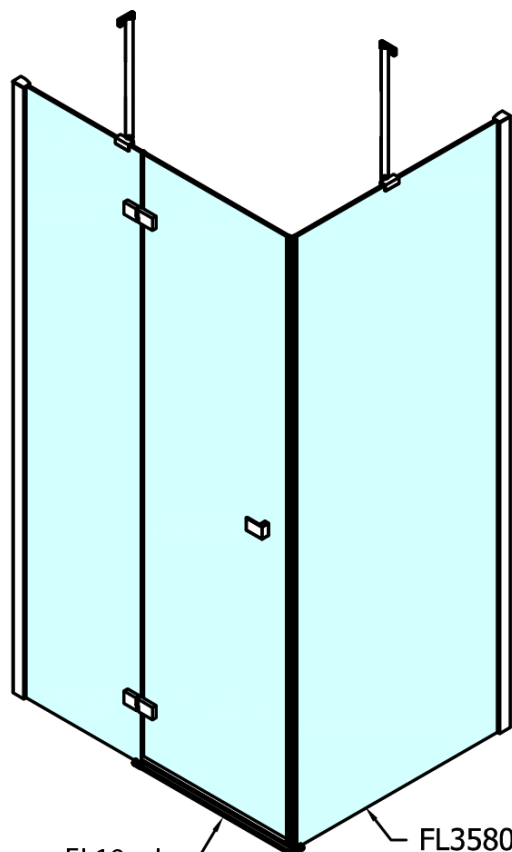

FORTIS Shower Door 1000mm, clear glass/right

Order code: FL1010R

Basic information

Brand: Polysan

Series: FORTIS

Size

Width: 1000 mm

Height: 2000 mm

Properties

Profile colour: Chrome - polished aluminum

Shape: Combinable door

Type of opening: Single pivot door

Glass colour: TRANSPARENT glass

Glass finish: Antidrop

Glass thickness: 8 mm

Weight / Piece: 47.0 kg

Packaging: 1 Piece

Warranty: 2 years

Spare parts

Acrylic seal glass/floor (shower tray), length 1000mm for 8mm glass (Order code: 309D-08)

Acrylic gasket between glass 8mm, flag (Order code: NDFL0503)

Technical sheet

FL10xxL
FL11xxL

FL10xxR
FL11xxR

	A (mm)	B (mm)	C (mm)
FL1080	785-801	≈ 210	779-795
FL1090	885-901	≈ 310	879-895
FL1010	985-1001	≈ 410	979-995
FL1011	1085-1101	≈ 510	1079-1095
FL1012	1185-1201	≈ 610	1179-1195
FL1113	1285-1301	≈ 710	1279-1295
FL1114	1385-1401	≈ 810	1379-1395
FL1115	1485-1501	≈ 910	1479-1495