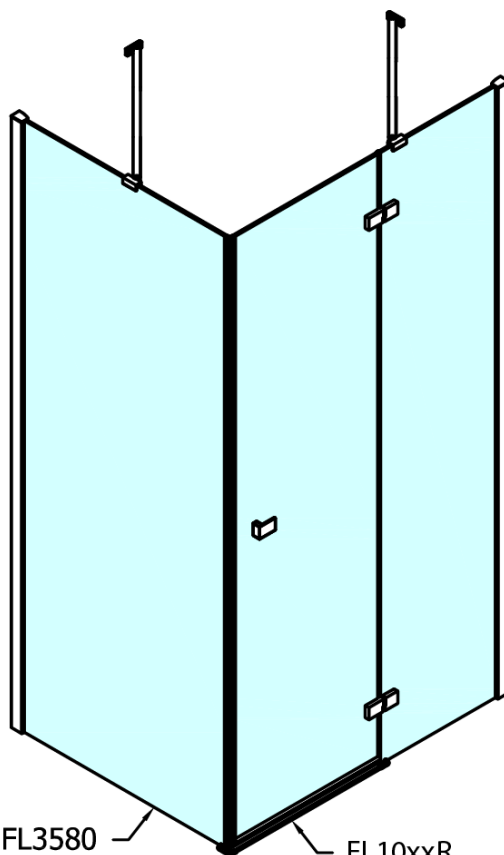

FORTIS Shower Door 1000mm, clear glass/right

Order code: FL1010R

Basic information

Brand: Polysan

Series: FORTIS

Size

Width: 1000 mm

Height: 2000 mm

Packaging: 1 Piece

Warranty: 2 years

Spare parts

Acrylic seal glass/floor (shower tray), length 1000mm for 8mm glass (Order code: 309D-08)

Acrylic gasket between glass 8mm, flag (Order code: NDFL0503)

Technical sheet

FL10xxL
FL11xxL

FL10xxR
FL11xxR

	A (mm)	B (mm)	C (mm)
FL1080	785-801	≈ 210	779-795
FL1090	885-901	≈ 310	879-895
FL1010	985-1001	≈ 410	979-995
FL1011	1085-1101	≈ 510	1079-1095
FL1012	1185-1201	≈ 610	1179-1195
FL1113	1285-1301	≈ 710	1279-1295
FL1114	1385-1401	≈ 810	1379-1395
FL1115	1485-1501	≈ 910	1479-1495

FL10xxL
FL11xxL

FL3580
FL3590
FL3510
FL3511
FL3512

FL3580
FL3590
FL3510
FL3511
FL3512

FL10xxR
FL11xxR

Dveře	A (mm)	B (mm)	C (mm)
FL1080	785-801	≈ 200	779-795
FL1090	885-901	≈ 300	879-895
FL1010	985-1001	≈ 400	979-995
FL1011	1085-1101	≈ 500	1079-1095
FL1012	1185-1201	≈ 600	1179-1195
FL1113	1285-1301	≈ 700	1279-1295
FL1114	1385-1401	≈ 800	1379-1395
FL1115	1485-1501	≈ 900	1479-1495