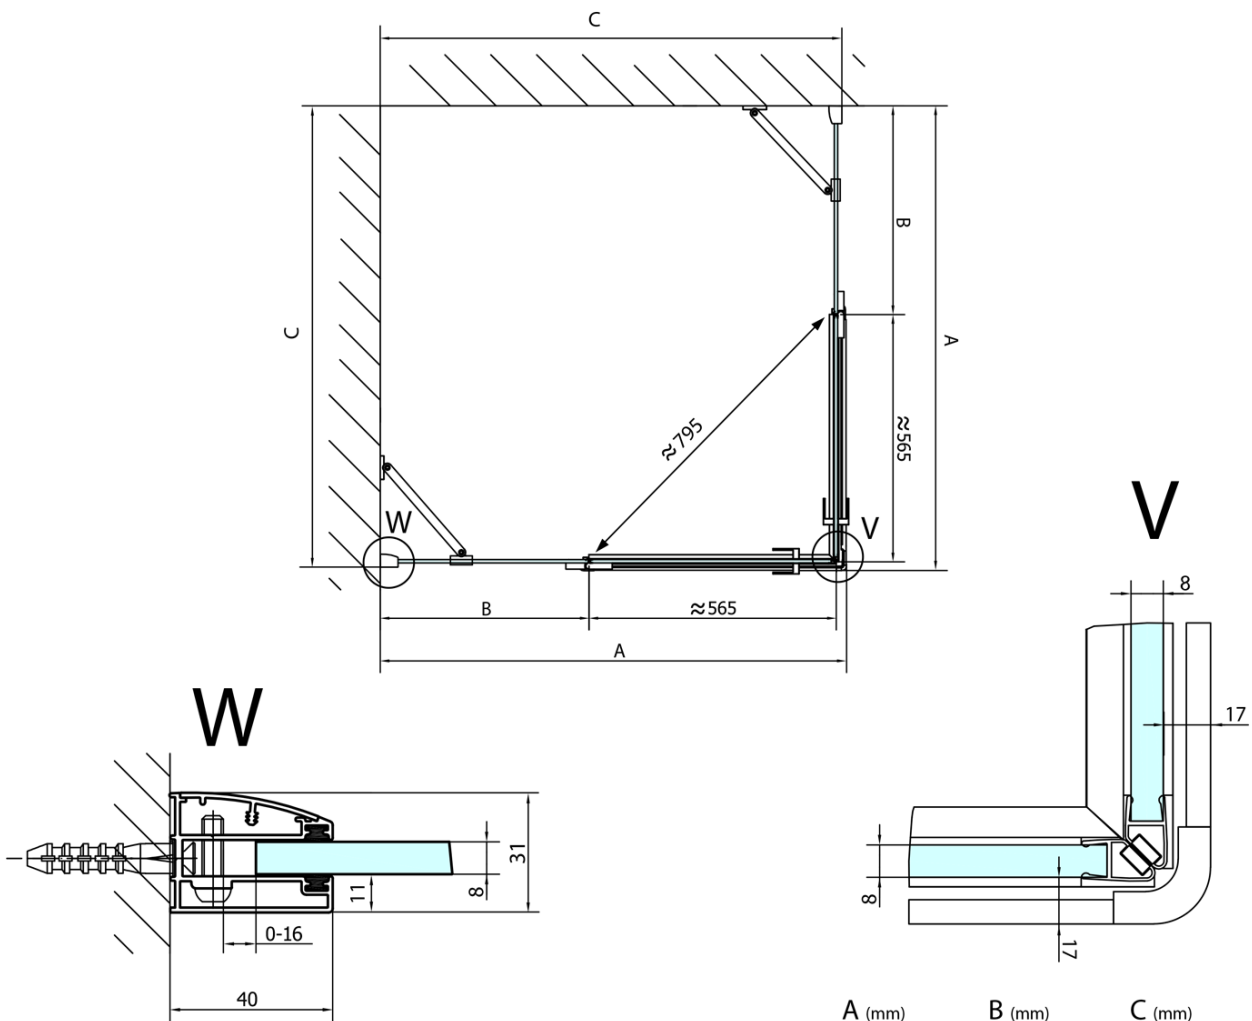

FORTIS Shower Door 1000mm, clear glass/right

Order code: FL1010R

Basic information

Brand: Polysan

Series: FORTIS

Size

Width: 1000 mm

Height: 2000 mm

Properties

Profile colour: Chrome - polished aluminum

Shape: Combinable door

Type of opening: Single pivot door

Glass colour: TRANSPARENT glass

Glass finish: Antidrop

Glass thickness: 8 mm

Weight / Piece: 47.0 kg

Packaging: 1 Piece

Warranty: 2 years

Spare parts

Acrylic seal glass/floor (shower tray), length 1000mm for 8mm glass (Order code: 309D-08)

Acrylic gasket between glass 8mm, flag (Order code: NDFL0503)

Technical sheet

FL10xxL
FL11xxL

FL10xxR
FL11xxR

	A (mm)	B (mm)	C (mm)
FL1080	785-801	≈ 210	779-795
FL1090	885-901	≈ 310	879-895
FL1010	985-1001	≈ 410	979-995
FL1011	1085-1101	≈ 510	1079-1095
FL1012	1185-1201	≈ 610	1179-1195
FL1113	1285-1301	≈ 710	1279-1295
FL1114	1385-1401	≈ 810	1379-1395
FL1115	1485-1501	≈ 910	1479-1495