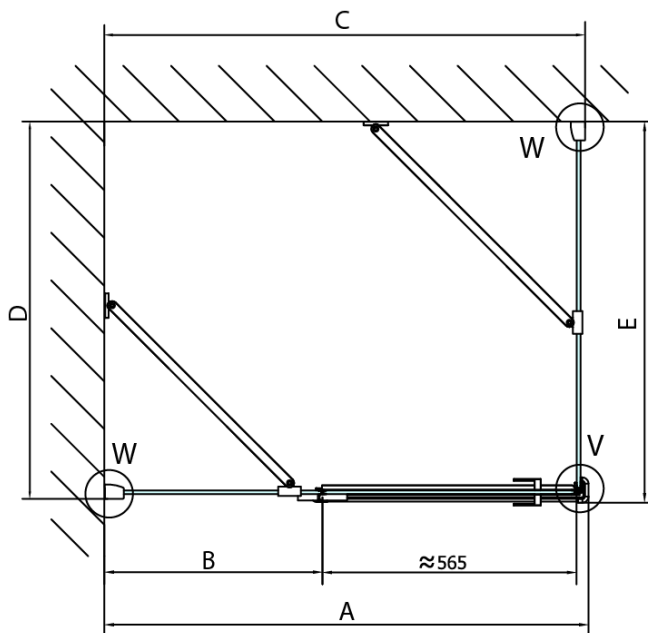

FORTIS Shower Door 1000mm, clear glass/right

Order code: FL1010R

Basic information

Brand: Polysan

Series: FORTIS

Size

Width: 1000 mm

Height: 2000 mm

Packaging: 1 Piece

Warranty: 2 years

Spare parts

Acrylic seal glass/floor (shower tray), length 1000mm for 8mm glass (Order code: 309D-08)

Acrylic gasket between glass 8mm, flag (Order code: NDFL0503)

Technical sheet

FL10xxL
FL11xxL

FL10xxR
FL11xxR

	A (mm)	B (mm)	C (mm)
FL1080	785-801	≈ 210	779-795
FL1090	885-901	≈ 310	879-895
FL1010	985-1001	≈ 410	979-995
FL1011	1085-1101	≈ 510	1079-1095
FL1012	1185-1201	≈ 610	1179-1195
FL1113	1285-1301	≈ 710	1279-1295
FL1114	1385-1401	≈ 810	1379-1395
FL1115	1485-1501	≈ 910	1479-1495

FL10xxL
FL11xxL

FL3580
FL3590
FL3510
FL3511
FL3512

FL3580
FL3590
FL3510
FL3511
FL3512

FL10xxR
FL11xxR

Dveře	A (mm)	B (mm)	C (mm)
FL1080	785-801	≈ 200	779-795
FL1090	885-901	≈ 300	879-895
FL1010	985-1001	≈ 400	979-995
FL1011	1085-1101	≈ 500	1079-1095
FL1012	1185-1201	≈ 600	1179-1195
FL1113	1285-1301	≈ 700	1279-1295
FL1114	1385-1401	≈ 800	1379-1395
FL1115	1485-1501	≈ 900	1479-1495