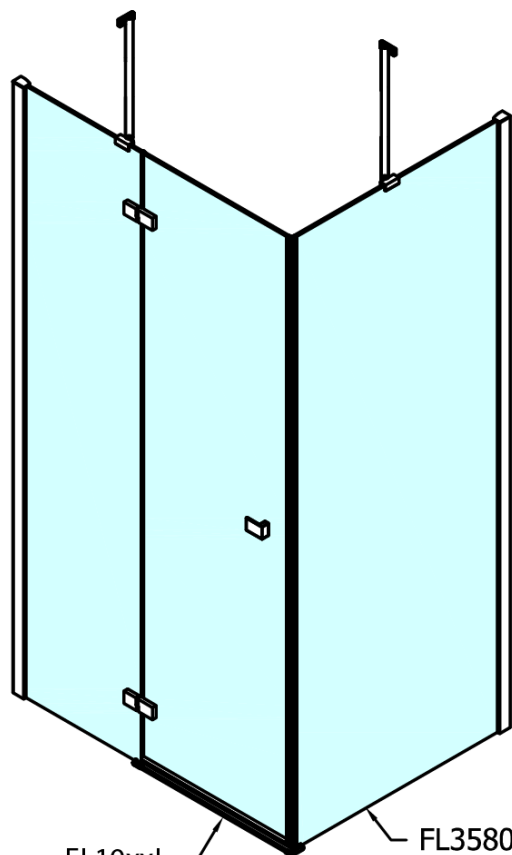

FORTIS Shower Door 1000mm, clear glass/right

Order code: FL1010R

Basic information

Brand: Polysan

Series: FORTIS

Size

Width: 1000 mm

Height: 2000 mm

Properties

Profile colour: Chrome - polished aluminum

Shape: Combinable door

Type of opening: Single pivot door

Glass colour: TRANSPARENT glass

Glass finish: Antidrop

Glass thickness: 8 mm

Weight / Piece: 47.0 kg

Packaging: 1 Piece

Warranty: 2 years

Spare parts

Acrylic seal glass/floor (shower tray), length 1000mm for 8mm glass (Order code: 309D-08)

Acrylic gasket between glass 8mm, flag (Order code: NDFL0503)

Technical sheet

FL10xxL
FL11xxL

FL10xxR
FL11xxR

	A (mm)	B (mm)	C (mm)
FL1080	785-801	≈ 210	779-795
FL1090	885-901	≈ 310	879-895
FL1010	985-1001	≈ 410	979-995
FL1011	1085-1101	≈ 510	1079-1095
FL1012	1185-1201	≈ 610	1179-1195
FL1113	1285-1301	≈ 710	1279-1295
FL1114	1385-1401	≈ 810	1379-1395
FL1115	1485-1501	≈ 910	1479-1495