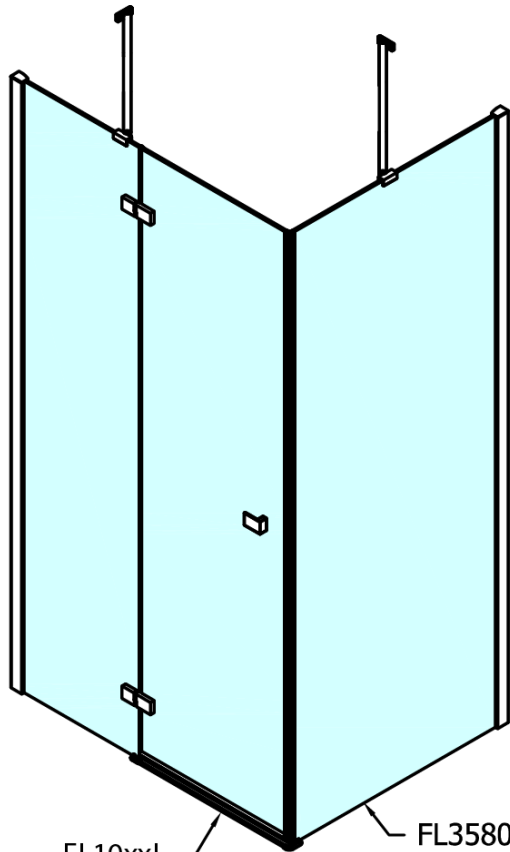

FORTIS Shower Door 900mm, clear glass/right

Order code: FL1090R

Basic information

Brand: Polysan

Series: FORTIS

Size

Width: 900 mm

Height: 2000 mm

Properties

Profile colour: Chrome - polished aluminum

Shape: Combinable door

Type of opening: Single pivot door

Glass colour: TRANSPARENT glass

Glass finish: Antidrop

Glass thickness: 8 mm

Weight / Piece: 42.0 kg

Packaging: 1 Piece

Warranty: 2 years

Spare parts

Acrylic seal glass/floor (shower tray), length 1000mm for 8mm glass (Order code: 309D-08)

Acrylic gasket between glass 8mm, flag (Order code: NDFL0503)

Technical sheet

FL10xxL
FL11xxL

FL10xxR
FL11xxR

	A (mm)	B (mm)	C (mm)
FL1080	785-801	≈ 210	779-795
FL1090	885-901	≈ 310	879-895
FL1010	985-1001	≈ 410	979-995
FL1011	1085-1101	≈ 510	1079-1095
FL1012	1185-1201	≈ 610	1179-1195
FL1113	1285-1301	≈ 710	1279-1295
FL1114	1385-1401	≈ 810	1379-1395
FL1115	1485-1501	≈ 910	1479-1495