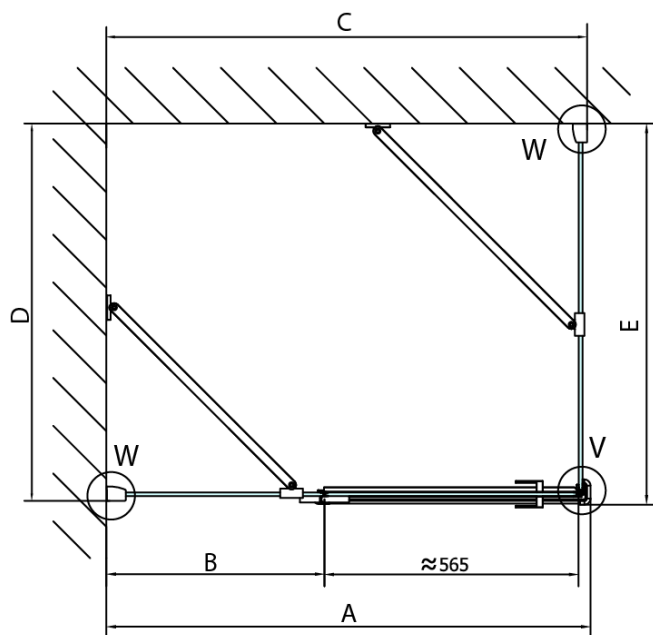

FORTIS Shower Door 900mm, clear glass/right

Order code: FL1090R

Basic information

Brand: Polysan

Series: FORTIS

Size

Width: 900 mm

Height: 2000 mm

Packaging: 1 Piece

Warranty: 2 years

Spare parts

Acrylic seal glass/floor (shower tray), length 1000mm for 8mm glass (Order code: 309D-08)

Acrylic gasket between glass 8mm, flag (Order code: NDFL0503)

Technical sheet

FL10xxL
FL11xxL

FL10xxR
FL11xxR

	A (mm)	B (mm)	C (mm)
FL1080	785-801	≈ 210	779-795
FL1090	885-901	≈ 310	879-895
FL1010	985-1001	≈ 410	979-995
FL1011	1085-1101	≈ 510	1079-1095
FL1012	1185-1201	≈ 610	1179-1195
FL1113	1285-1301	≈ 710	1279-1295
FL1114	1385-1401	≈ 810	1379-1395
FL1115	1485-1501	≈ 910	1479-1495

FL10xxL
FL11xxL

FL3580
FL3590
FL3510
FL3511
FL3512

FL3580
FL3590
FL3510
FL3511
FL3512

FL10xxR
FL11xxR

Dveře	A (mm)	B (mm)	C (mm)
FL1080	785-801	≈ 200	779-795
FL1090	885-901	≈ 300	879-895
FL1010	985-1001	≈ 400	979-995
FL1011	1085-1101	≈ 500	1079-1095
FL1012	1185-1201	≈ 600	1179-1195
FL1113	1285-1301	≈ 700	1279-1295
FL1114	1385-1401	≈ 800	1379-1395
FL1115	1485-1501	≈ 900	1479-1495