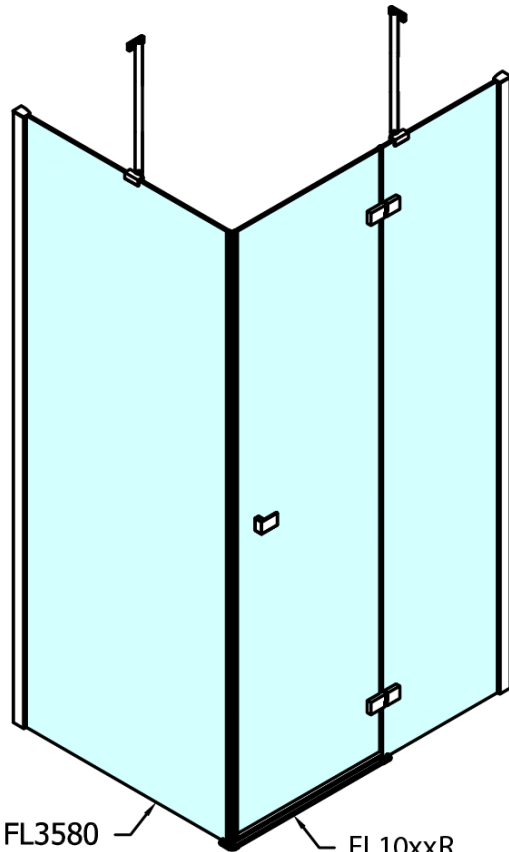

FORTIS Shower Door 900mm, clear glass/right

Order code: FL1090R

Basic information

Brand: Polysan

Series: FORTIS

Size

Width: 900 mm

Height: 2000 mm

Packaging: 1 Piece

Warranty: 2 years

Spare parts

Acrylic seal glass/floor (shower tray), length 1000mm for 8mm glass (Order code: 309D-08)

Acrylic gasket between glass 8mm, flag (Order code: NDFL0503)

Technical sheet

FL10xxL
FL11xxL

FL10xxR
FL11xxR

	A (mm)	B (mm)	C (mm)
FL1080	785-801	≈ 210	779-795
FL1090	885-901	≈ 310	879-895
FL1010	985-1001	≈ 410	979-995
FL1011	1085-1101	≈ 510	1079-1095
FL1012	1185-1201	≈ 610	1179-1195
FL1113	1285-1301	≈ 710	1279-1295
FL1114	1385-1401	≈ 810	1379-1395
FL1115	1485-1501	≈ 910	1479-1495

FL10xxL
FL11xxL

FL3580
FL3590
FL3510
FL3511
FL3512

FL3580
FL3590
FL3510
FL3511
FL3512

FL10xxR
FL11xxR

Dveře	A (mm)	B (mm)	C (mm)
FL1080	785-801	≈ 200	779-795
FL1090	885-901	≈ 300	879-895
FL1010	985-1001	≈ 400	979-995
FL1011	1085-1101	≈ 500	1079-1095
FL1012	1185-1201	≈ 600	1179-1195
FL1113	1285-1301	≈ 700	1279-1295
FL1114	1385-1401	≈ 800	1379-1395
FL1115	1485-1501	≈ 900	1479-1495