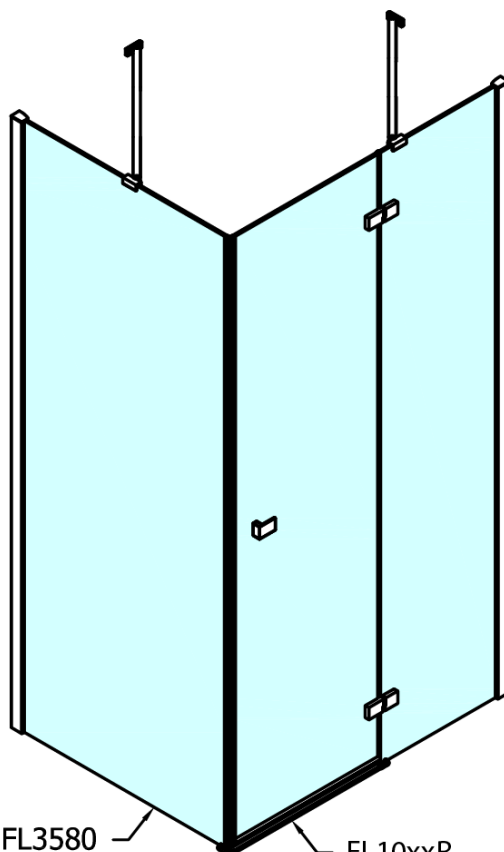

FORTIS Shower Door 900mm, clear glass/right

Order code: FL1090R

Basic information

Brand: Polysan

Series: FORTIS

Size

Width: 900 mm

Height: 2000 mm

Packaging: 1 Piece

Warranty: 2 years

Spare parts

Acrylic seal glass/floor (shower tray), lenght 1000mm for 8mm glass (Order code: 309D-08)

Acrylic gasket between glass 8mm, flag (Order code: NDFL0503)

Technical sheet

FL10xxL
FL11xxL

FL10xxR
FL11xxR

	A (mm)	B (mm)	C (mm)
FL1080	785-801	≈ 210	779-795
FL1090	885-901	≈ 310	879-895
FL1010	985-1001	≈ 410	979-995
FL1011	1085-1101	≈ 510	1079-1095
FL1012	1185-1201	≈ 610	1179-1195
FL1113	1285-1301	≈ 710	1279-1295
FL1114	1385-1401	≈ 810	1379-1395
FL1115	1485-1501	≈ 910	1479-1495

FL10xxL
FL11xxL

FL3580
FL3590
FL3510
FL3511
FL3512

FL3580
FL3590
FL3510
FL3511
FL3512

FL10xxR
FL11xxR

Dveře	A (mm)	B (mm)	C (mm)
FL1080	785-801	≈ 200	779-795
FL1090	885-901	≈ 300	879-895
FL1010	985-1001	≈ 400	979-995
FL1011	1085-1101	≈ 500	1079-1095
FL1012	1185-1201	≈ 600	1179-1195
FL1113	1285-1301	≈ 700	1279-1295
FL1114	1385-1401	≈ 800	1379-1395
FL1115	1485-1501	≈ 900	1479-1495