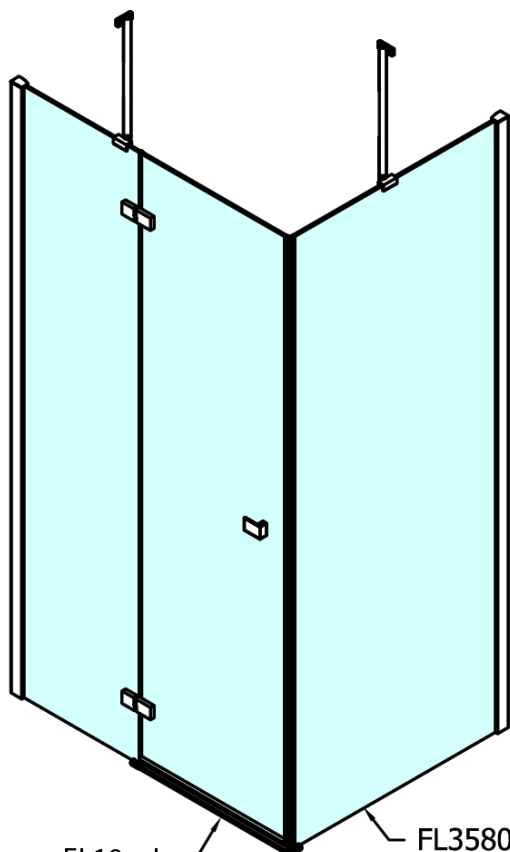

FORTIS Shower Door 900mm, clear glass/right

Order code: FL1090R

Basic information

Brand: Polysan

Series: FORTIS

Size

Width: 900 mm

Height: 2000 mm

Properties

Profile colour: Chrome - polished aluminum

Shape: Combinable door

Type of opening: Single pivot door

Glass colour: TRANSPARENT glass

Glass finish: Antidrop

Glass thickness: 8 mm

Weight / Piece: 42.0 kg

Packaging: 1 Piece

Warranty: 2 years

Spare parts

Acrylic seal glass/floor (shower tray), lenght 1000mm for 8mm glass (Order code: 309D-08)

Acrylic gasket between glass 8mm, flag (Order code: NDFL0503)

Technical sheet

FL10xxL
FL11xxL

FL10xxR
FL11xxR

	A (mm)	B (mm)	C (mm)
FL1080	785-801	≈ 210	779-795
FL1090	885-901	≈ 310	879-895
FL1010	985-1001	≈ 410	979-995
FL1011	1085-1101	≈ 510	1079-1095
FL1012	1185-1201	≈ 610	1179-1195
FL1113	1285-1301	≈ 710	1279-1295
FL1114	1385-1401	≈ 810	1379-1395
FL1115	1485-1501	≈ 910	1479-1495