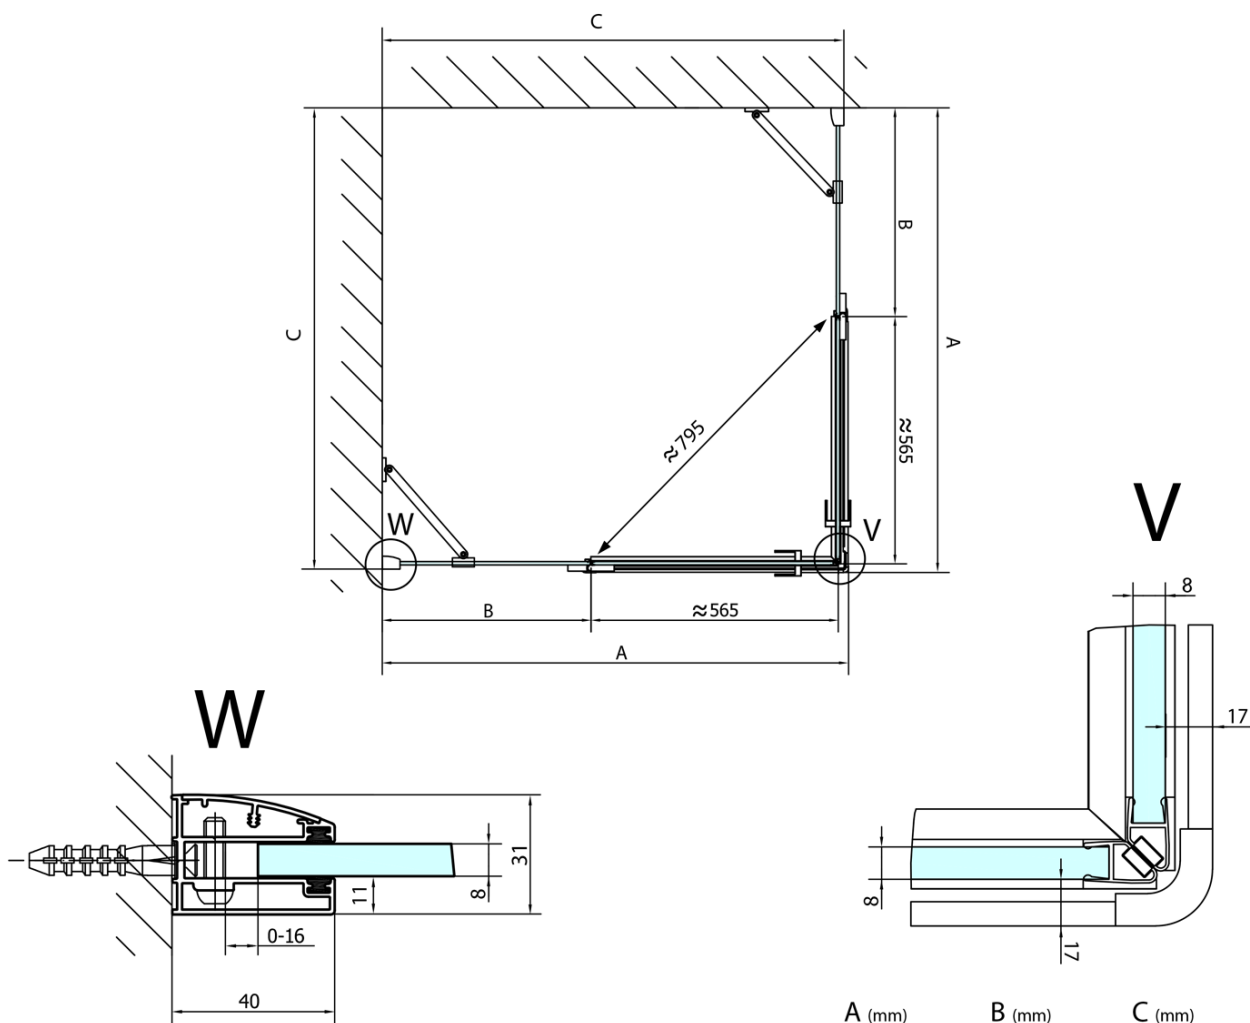

FORTIS Shower Door 900mm, clear glass/right

Order code: FL1090R

Basic information

Brand: Polysan

Series: FORTIS

Size

Width: 900 mm

Height: 2000 mm

Properties

Profile colour: Chrome - polished aluminum

Shape: Combinable door

Type of opening: Single pivot door

Glass colour: TRANSPARENT glass

Glass finish: Antidrop

Glass thickness: 8 mm

Weight / Piece: 42.0 kg

Packaging: 1 Piece

Warranty: 2 years

Spare parts

Acrylic seal glass/floor (shower tray), lenght 1000mm for 8mm glass (Order code: 309D-08)

Acrylic gasket between glass 8mm, flag (Order code: NDFL0503)

Technical sheet

FL10xxL
FL11xxL

FL10xxR
FL11xxR

	A (mm)	B (mm)	C (mm)
FL1080	785-801	≈ 210	779-795
FL1090	885-901	≈ 310	879-895
FL1010	985-1001	≈ 410	979-995
FL1011	1085-1101	≈ 510	1079-1095
FL1012	1185-1201	≈ 610	1179-1195
FL1113	1285-1301	≈ 710	1279-1295
FL1114	1385-1401	≈ 810	1379-1395
FL1115	1485-1501	≈ 910	1479-1495