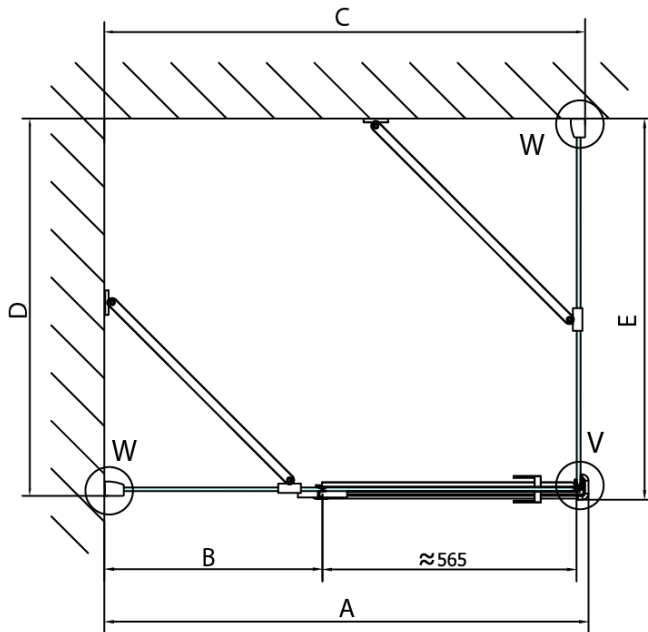

FORTIS Shower Door 900mm, clear glass/right

Order code: FL1090R

Basic information

Brand: Polysan

Series: FORTIS

Size

Width: 900 mm

Height: 2000 mm

Packaging: 1 Piece

Warranty: 2 years

Spare parts

Acrylic seal glass/floor (shower tray), lenght 1000mm for 8mm glass (Order code: 309D-08)

Acrylic gasket between glass 8mm, flag (Order code: NDFL0503)

Technical sheet

FL10xxL
FL11xxL

FL10xxR
FL11xxR

	A (mm)	B (mm)	C (mm)
FL1080	785-801	≈ 210	779-795
FL1090	885-901	≈ 310	879-895
FL1010	985-1001	≈ 410	979-995
FL1011	1085-1101	≈ 510	1079-1095
FL1012	1185-1201	≈ 610	1179-1195
FL1113	1285-1301	≈ 710	1279-1295
FL1114	1385-1401	≈ 810	1379-1395
FL1115	1485-1501	≈ 910	1479-1495

FL10xxL
FL11xxL

FL3580
FL3590
FL3510
FL3511
FL3512

FL3580
FL3590
FL3510
FL3511
FL3512

FL10xxR
FL11xxR

Dveře	A (mm)	B (mm)	C (mm)
FL1080	785-801	≈ 200	779-795
FL1090	885-901	≈ 300	879-895
FL1010	985-1001	≈ 400	979-995
FL1011	1085-1101	≈ 500	1079-1095
FL1012	1185-1201	≈ 600	1179-1195
FL1113	1285-1301	≈ 700	1279-1295
FL1114	1385-1401	≈ 800	1379-1395
FL1115	1485-1501	≈ 900	1479-1495