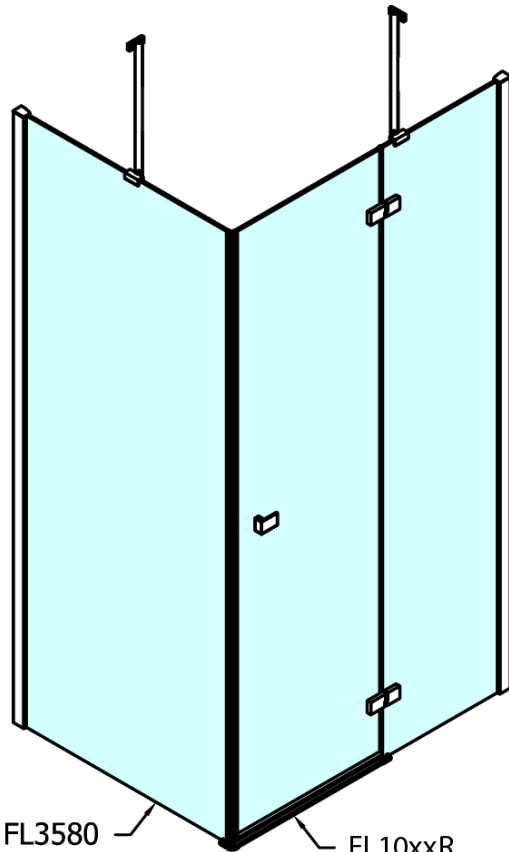

FL3580
FL3590
FL3510
FL3511
FL3512

FL10xxR
FL11xxR