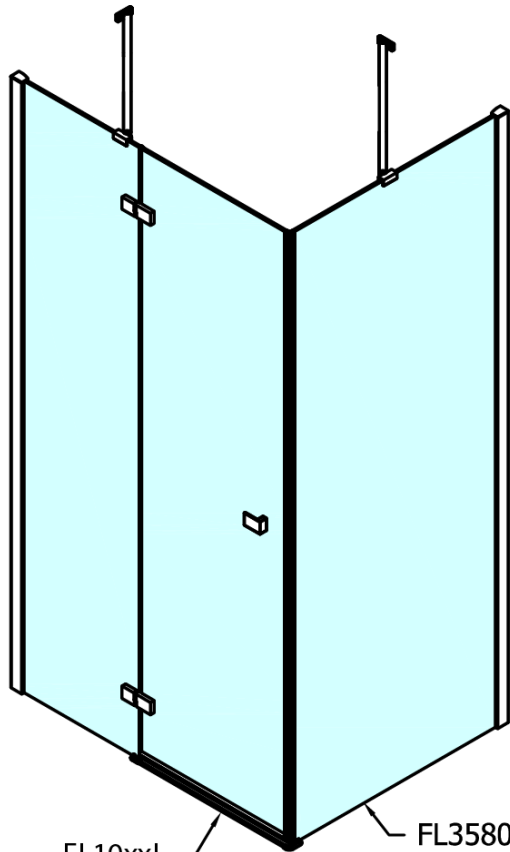

### Size

Width: 900 mm

Height: 2000 mm

### Properties

Profile colour: Chrome - polished aluminum

Shape: Combinable door

Type of opening: Single pivot door

Glass colour: TRANSPARENT glass

Glass finish: Antidrop

Glass thickness: 8 mm

Weight / Piece: 42.0 kg

### Spare parts

Acrylic seal glass/floor (shower tray), lenght 1000mm for 8mm glass (Order code: 309D-08)

Acrylic gasket between glass 8mm, flag (Order code: NDFL0503)

Technical sheet

FL10xxL  
FL11xxL

FL10xxR  
FL11xxR

	A (mm)	B (mm)	C (mm)
FL1080	785-801	≈ 210	779-795
FL1090	885-901	≈ 310	879-895
FL1010	985-1001	≈ 410	979-995
FL1011	1085-1101	≈ 510	1079-1095
FL1012	1185-1201	≈ 610	1179-1195
FL1113	1285-1301	≈ 710	1279-1295
FL1114	1385-1401	≈ 810	1379-1395
FL1115	1485-1501	≈ 910	1479-1495