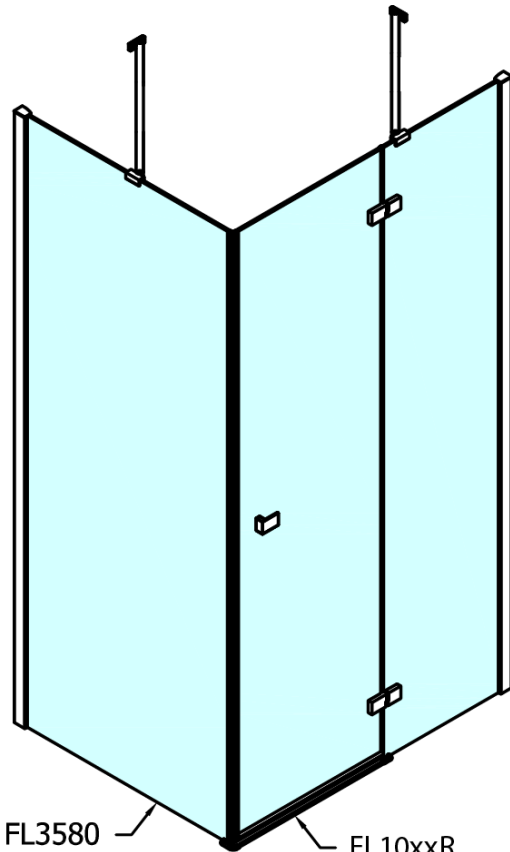

FORTIS Shower Door 900mm, clear glass/right

Order code: FL1090R

Basic information

Brand: Polysan

Series: FORTIS

Size

Width: 900 mm

Height: 2000 mm

Packaging: 1 Piece

Warranty: 2 years

Spare parts

Acrylic seal glass/floor (shower tray), length 1000mm for 8mm glass (Order code: 309D-08)

Acrylic gasket between glass 8mm, flag (Order code: NDFL0503)

Technical sheet

FL10xxL
FL11xxL

FL10xxR
FL11xxR

	A (mm)	B (mm)	C (mm)
FL1080	785-801	≈ 210	779-795
FL1090	885-901	≈ 310	879-895
FL1010	985-1001	≈ 410	979-995
FL1011	1085-1101	≈ 510	1079-1095
FL1012	1185-1201	≈ 610	1179-1195
FL1113	1285-1301	≈ 710	1279-1295
FL1114	1385-1401	≈ 810	1379-1395
FL1115	1485-1501	≈ 910	1479-1495

FL10xxL
FL11xxL

FL3580
FL3590
FL3510
FL3511
FL3512

FL3580
FL3590
FL3510
FL3511
FL3512

FL10xxR
FL11xxR

Dveře	A (mm)	B (mm)	C (mm)
FL1080	785-801	≈ 200	779-795
FL1090	885-901	≈ 300	879-895
FL1010	985-1001	≈ 400	979-995
FL1011	1085-1101	≈ 500	1079-1095
FL1012	1185-1201	≈ 600	1179-1195
FL1113	1285-1301	≈ 700	1279-1295
FL1114	1385-1401	≈ 800	1379-1395
FL1115	1485-1501	≈ 900	1479-1495