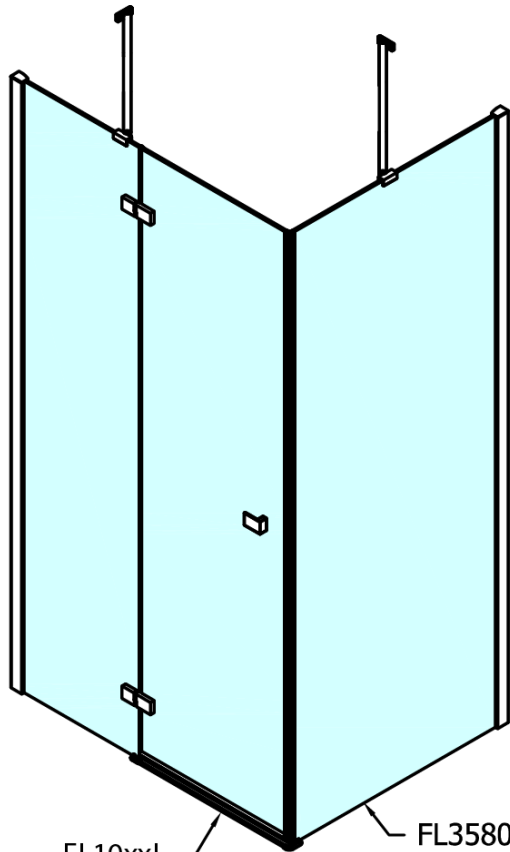

### Size

Width: 900 mm

Height: 2000 mm

### Properties

Profile colour: Chrome - polished aluminum

Shape: Combinable door

Type of opening: Single pivot door

Glass colour: TRANSPARENT glass

Glass finish: Antidrop

Glass thickness: 8 mm

Weight / Piece: 42.0 kg

### Spare parts

Acrylic seal glass/floor (shower tray), length 1000mm for 8mm glass (Order code: 309D-08)

Acrylic gasket between glass 8mm, flag (Order code: NDFL0503)

Technical sheet

FL10xxL  
FL11xxL

FL10xxR  
FL11xxR

	A (mm)	B (mm)	C (mm)
FL1080	785-801	≈ 210	779-795
FL1090	885-901	≈ 310	879-895
FL1010	985-1001	≈ 410	979-995
FL1011	1085-1101	≈ 510	1079-1095
FL1012	1185-1201	≈ 610	1179-1195
FL1113	1285-1301	≈ 710	1279-1295
FL1114	1385-1401	≈ 810	1379-1395
FL1115	1485-1501	≈ 910	1479-1495