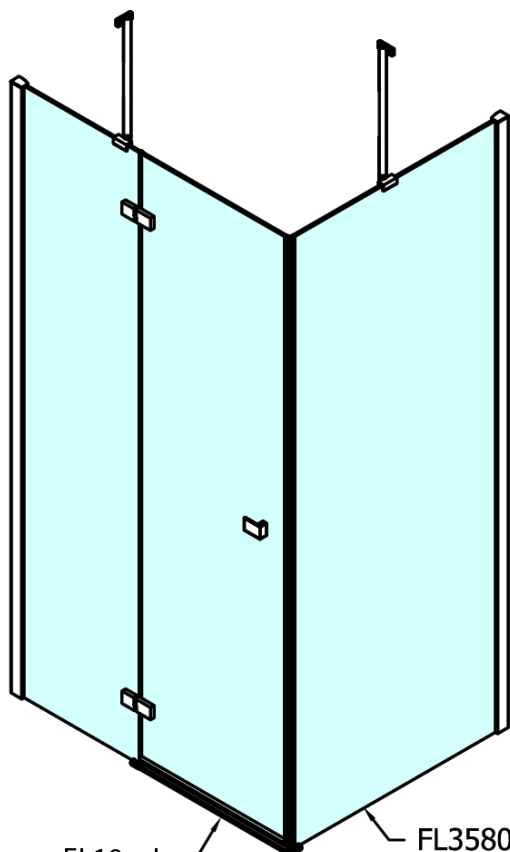

FORTIS Shower Door 900mm, clear glass/right

Order code: FL1090R

Basic information

Brand: Polysan

Series: FORTIS

Size

Width: 900 mm

Height: 2000 mm

Properties

Profile colour: Chrome - polished aluminum

Shape: Combinable door

Type of opening: Single pivot door

Glass colour: TRANSPARENT glass

Glass finish: Antidrop

Glass thickness: 8 mm

Weight / Piece: 42.0 kg

Packaging: 1 Piece

Warranty: 2 years

Spare parts

Bottom seal for door, glass 8mm, 1000mm (Order code: 309D-08)

Vertical seal between glass 8mm (Order code: NDFL0503)

Technical sheet

FL10xxL
FL11xxL

FL10xxR
FL11xxR

	A (mm)	B (mm)	C (mm)
FL1080	785-801	≈ 210	779-795
FL1090	885-901	≈ 310	879-895
FL1010	985-1001	≈ 410	979-995
FL1011	1085-1101	≈ 510	1079-1095
FL1012	1185-1201	≈ 610	1179-1195
FL1113	1285-1301	≈ 710	1279-1295
FL1114	1385-1401	≈ 810	1379-1395
FL1115	1485-1501	≈ 910	1479-1495