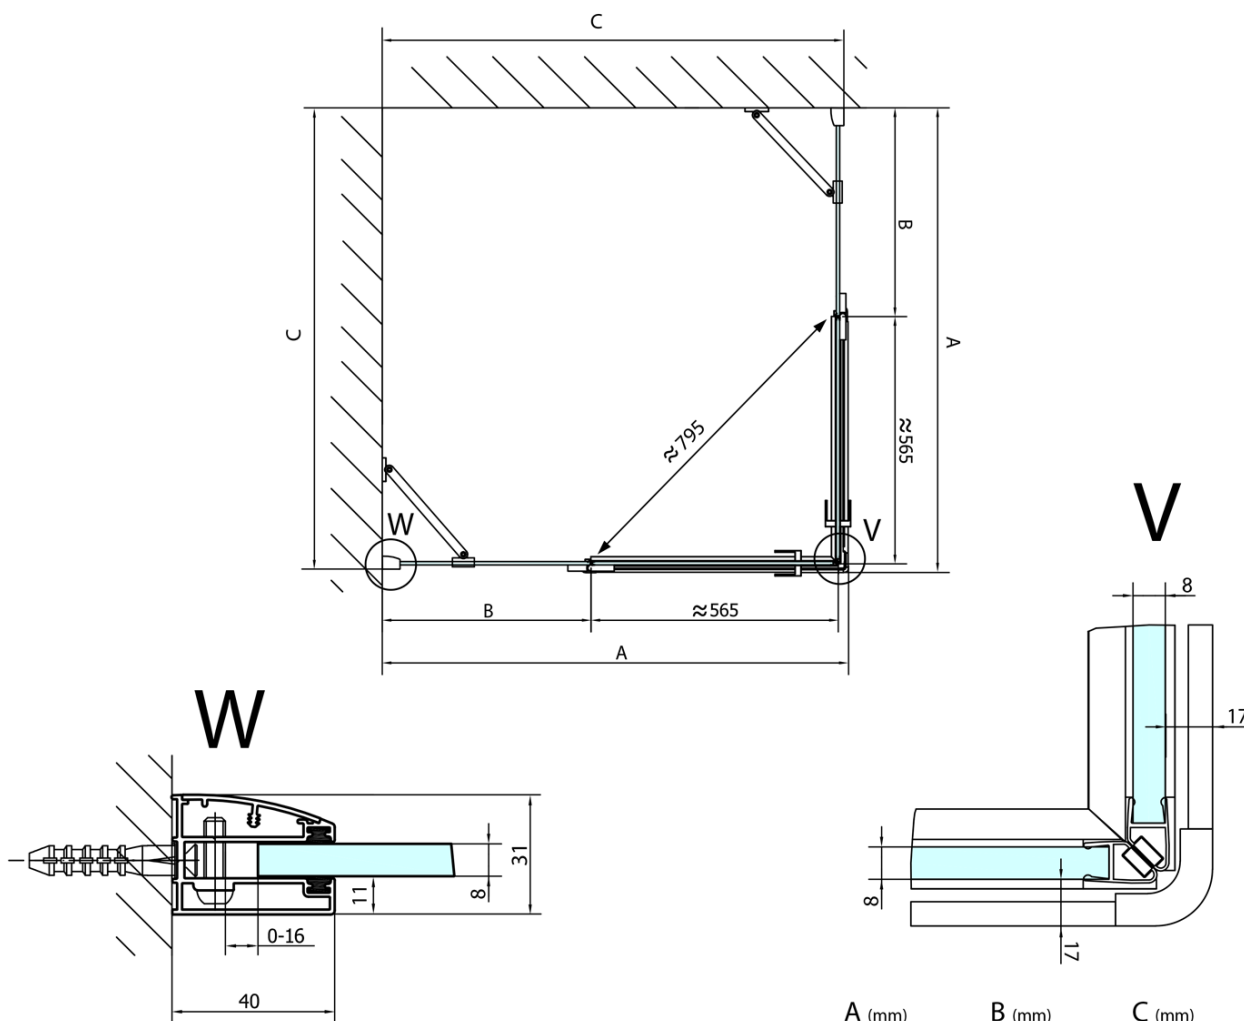

FORTIS Shower Door 900mm, clear glass/right

Order code: FL1090R

Basic information

Brand: Polysan

Series: FORTIS

Size

Width: 900 mm

Height: 2000 mm

Properties

Profile colour: Chrome - polished aluminum

Shape: Combinable door

Type of opening: Single pivot door

Glass colour: TRANSPARENT glass

Glass finish: Antidrop

Glass thickness: 8 mm

Weight / Piece: 42.0 kg

Packaging: 1 Piece

Warranty: 2 years

Spare parts

Bottom seal for door, glass 8mm, 1000mm (Order code: 309D-08)

Vertical seal between glass 8mm (Order code: NDFL0503)

Technical sheet

FL10xxL
FL11xxL

FL10xxR
FL11xxR

	A (mm)	B (mm)	C (mm)
FL1080	785-801	≈ 210	779-795
FL1090	885-901	≈ 310	879-895
FL1010	985-1001	≈ 410	979-995
FL1011	1085-1101	≈ 510	1079-1095
FL1012	1185-1201	≈ 610	1179-1195
FL1113	1285-1301	≈ 710	1279-1295
FL1114	1385-1401	≈ 810	1379-1395
FL1115	1485-1501	≈ 910	1479-1495