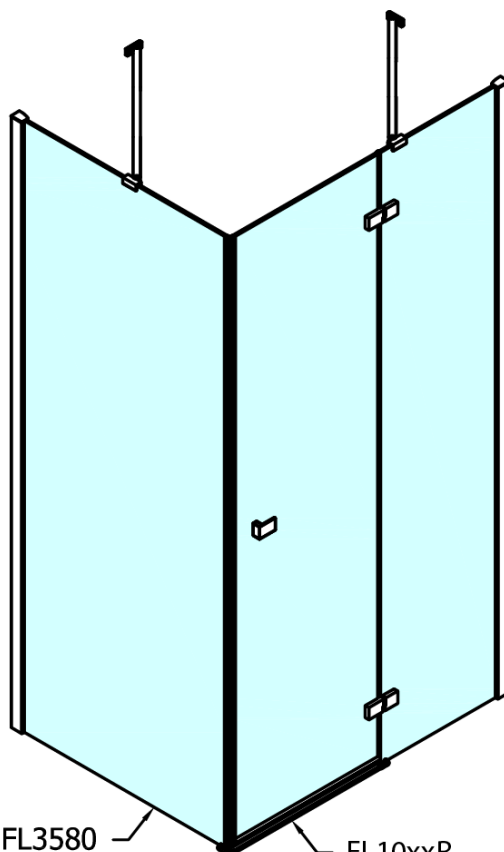

FL3580
FL3590
FL3510
FL3511
FL3512

FL10xxR
FL11xxR