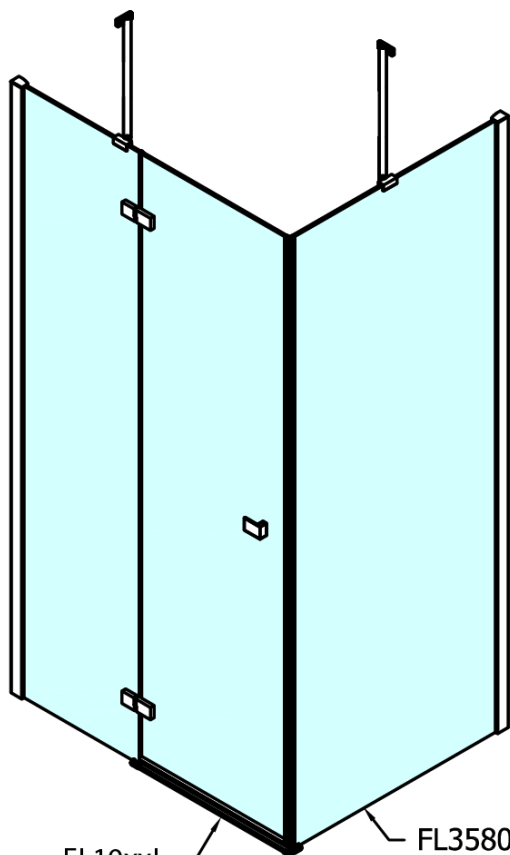

FORTIS Shower Door 800mm, clear glass/right

Order code: FL1080R

Basic information

Brand: Polysan

Series: FORTIS

Size

Width: 800 mm

Height: 2000 mm

Properties

Profile colour: Chrome - polished aluminum

Shape: Combinable door

Type of opening: Single pivot door

Glass colour: TRANSPARENT glass

Glass finish: Antidrop

Glass thickness: 8 mm

Weight / Piece: 42.0 kg

Packaging: 1 Piece

Warranty: 2 years

Spare parts

Acrylic seal glass/floor (shower tray), lenght 1000mm for 8mm glass (Order code: 309D-08)

Acrylic gasket between glass 8mm, flag (Order code: NDFL0503)

Technical sheet

FL10xxL
FL11xxL

FL10xxR
FL11xxR

	A (mm)	B (mm)	C (mm)
FL1080	785-801	≈ 210	779-795
FL1090	885-901	≈ 310	879-895
FL1010	985-1001	≈ 410	979-995
FL1011	1085-1101	≈ 510	1079-1095
FL1012	1185-1201	≈ 610	1179-1195
FL1113	1285-1301	≈ 710	1279-1295
FL1114	1385-1401	≈ 810	1379-1395
FL1115	1485-1501	≈ 910	1479-1495