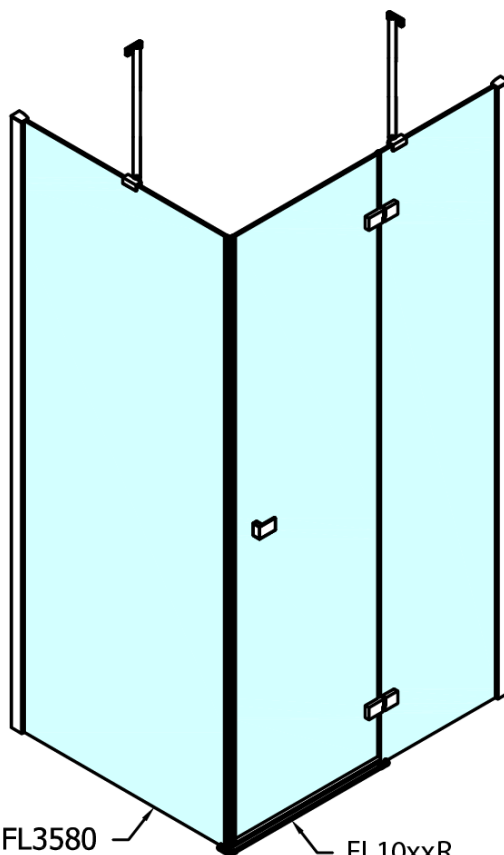

FORTIS Shower Door 800mm, clear glass/right

Order code: FL1080R

Basic information

Brand: Polysan

Series: FORTIS

Size

Width: 800 mm

Height: 2000 mm

Packaging: 1 Piece

Warranty: 2 years

Spare parts

Acrylic seal glass/floor (shower tray), lenght 1000mm for 8mm glass (Order code: 309D-08)

Acrylic gasket between glass 8mm, flag (Order code: NDFL0503)

Technical sheet

FL10xxL
FL11xxL

FL10xxR
FL11xxR

	A (mm)	B (mm)	C (mm)
FL1080	785-801	≈ 210	779-795
FL1090	885-901	≈ 310	879-895
FL1010	985-1001	≈ 410	979-995
FL1011	1085-1101	≈ 510	1079-1095
FL1012	1185-1201	≈ 610	1179-1195
FL1113	1285-1301	≈ 710	1279-1295
FL1114	1385-1401	≈ 810	1379-1395
FL1115	1485-1501	≈ 910	1479-1495

FL10xxL
FL11xxL

FL3580
FL3590
FL3510
FL3511
FL3512

FL3580
FL3590
FL3510
FL3511
FL3512

FL10xxR
FL11xxR

Dveře	A (mm)	B (mm)	C (mm)
FL1080	785-801	≈ 200	779-795
FL1090	885-901	≈ 300	879-895
FL1010	985-1001	≈ 400	979-995
FL1011	1085-1101	≈ 500	1079-1095
FL1012	1185-1201	≈ 600	1179-1195
FL1113	1285-1301	≈ 700	1279-1295
FL1114	1385-1401	≈ 800	1379-1395
FL1115	1485-1501	≈ 900	1479-1495