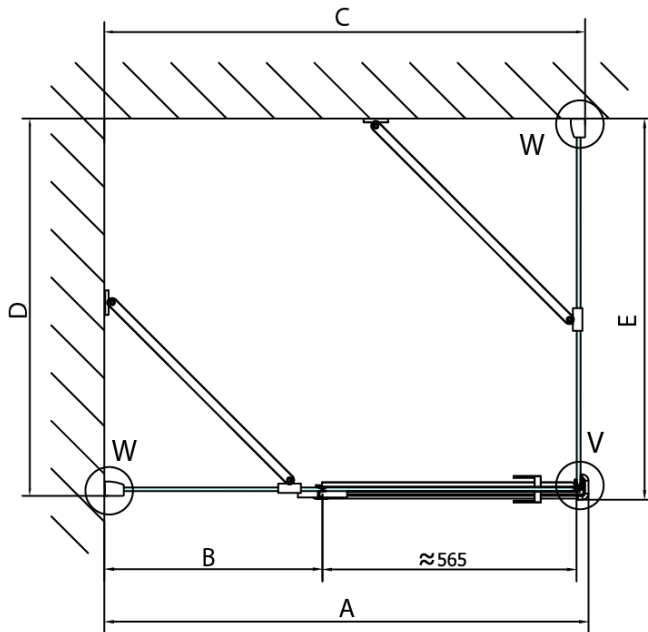

FORTIS Shower Door 800mm, clear glass/right

Order code: FL1080R

Basic information

Brand: Polysan

Series: FORTIS

Size

Width: 800 mm

Height: 2000 mm

Packaging: 1 Piece

Warranty: 2 years

Spare parts

Acrylic seal glass/floor (shower tray), lenght 1000mm for 8mm glass (Order code: 309D-08)

Acrylic gasket between glass 8mm, flag (Order code: NDFL0503)

Technical sheet

FL10xxL
FL11xxL

FL10xxR
FL11xxR

	A (mm)	B (mm)	C (mm)
FL1080	785-801	≈ 210	779-795
FL1090	885-901	≈ 310	879-895
FL1010	985-1001	≈ 410	979-995
FL1011	1085-1101	≈ 510	1079-1095
FL1012	1185-1201	≈ 610	1179-1195
FL1113	1285-1301	≈ 710	1279-1295
FL1114	1385-1401	≈ 810	1379-1395
FL1115	1485-1501	≈ 910	1479-1495

FL10xxL
FL11xxL

FL3580
FL3590
FL3510
FL3511
FL3512

FL3580
FL3590
FL3510
FL3511
FL3512

FL10xxR
FL11xxR

Dveře	A (mm)	B (mm)	C (mm)
FL1080	785-801	≈ 200	779-795
FL1090	885-901	≈ 300	879-895
FL1010	985-1001	≈ 400	979-995
FL1011	1085-1101	≈ 500	1079-1095
FL1012	1185-1201	≈ 600	1179-1195
FL1113	1285-1301	≈ 700	1279-1295
FL1114	1385-1401	≈ 800	1379-1395
FL1115	1485-1501	≈ 900	1479-1495