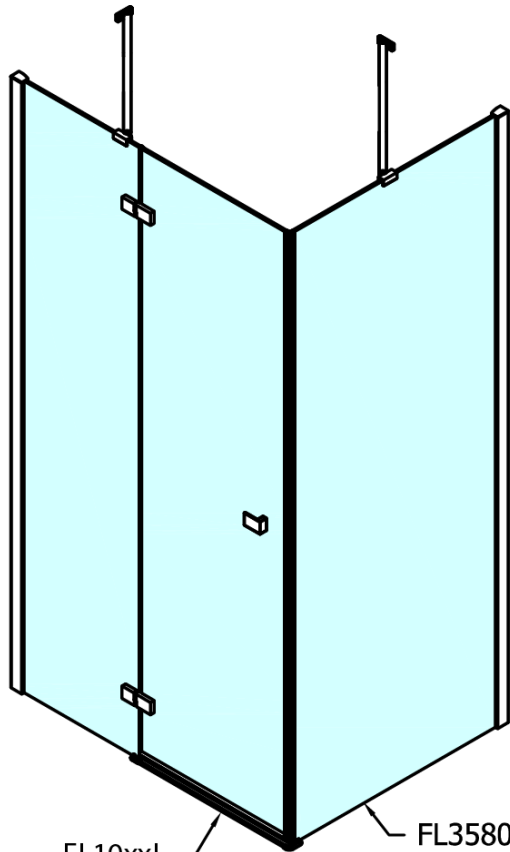

### Size

Width: 800 mm

Height: 2000 mm

### Properties

Profile colour: Chrome - polished aluminum

Shape: Combinable door

Type of opening: Single pivot door

Glass colour: TRANSPARENT glass

Glass finish: Antidrop

Glass thickness: 8 mm

Weight / Piece: 42.0 kg

### Spare parts

Acrylic seal glass/floor (shower tray), length 1000mm for 8mm glass (Order code: 309D-08)

Acrylic gasket between glass 8mm, flag (Order code: NDFL0503)

Technical sheet

FL10xxL  
FL11xxL

FL10xxR  
FL11xxR

	A (mm)	B (mm)	C (mm)
FL1080	785-801	≈ 210	779-795
FL1090	885-901	≈ 310	879-895
FL1010	985-1001	≈ 410	979-995
FL1011	1085-1101	≈ 510	1079-1095
FL1012	1185-1201	≈ 610	1179-1195
FL1113	1285-1301	≈ 710	1279-1295
FL1114	1385-1401	≈ 810	1379-1395
FL1115	1485-1501	≈ 910	1479-1495