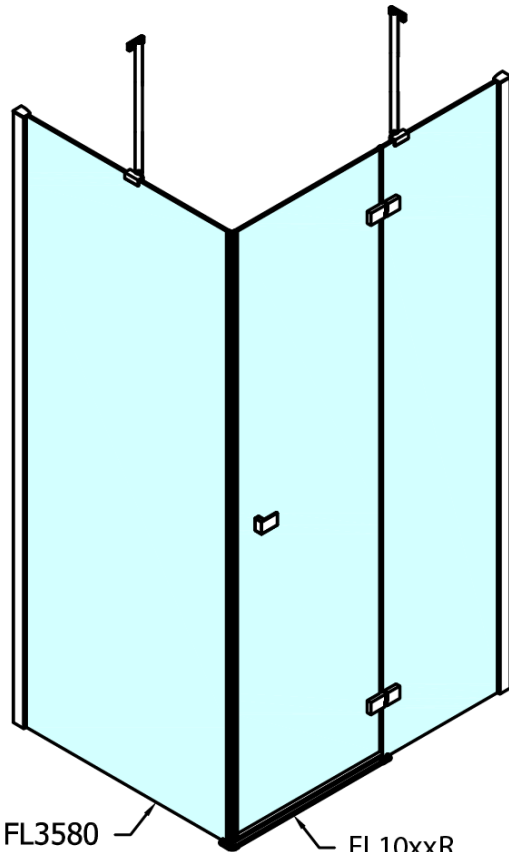

Properties

Profile colour: Chrome - polished aluminum

Shape: Combinable door

Type of opening: Single pivot door

Glass colour: TRANSPARENT glass

Glass finish: Antidrop

Glass thickness: 8 mm

Weight / Piece: 58.0 kg

Packaging: 1 Piece

Warranty: 2 years

Spare parts

Acrylic seal glass/floor (shower tray), length 1000mm for 8mm glass (Order code: 309D-08)

Acrylic gasket between glass 8mm, flag (Order code: NDFL0503)

Technical sheet

FL10xxL
FL11xxL

FL10xxR
FL11xxR

	A (mm)	B (mm)	C (mm)
FL1080	785-801	≈ 210	779-795
FL1090	885-901	≈ 310	879-895
FL1010	985-1001	≈ 410	979-995
FL1011	1085-1101	≈ 510	1079-1095
FL1012	1185-1201	≈ 610	1179-1195
FL1113	1285-1301	≈ 710	1279-1295
FL1114	1385-1401	≈ 810	1379-1395
FL1115	1485-1501	≈ 910	1479-1495

FL10xxL
FL11xxL

FL3580
FL3590
FL3510
FL3511
FL3512

FL3580
FL3590
FL3510
FL3511
FL3512

FL10xxR
FL11xxR

Dveře	A (mm)	B (mm)	C (mm)
FL1080	785-801	≈ 200	779-795
FL1090	885-901	≈ 300	879-895
FL1010	985-1001	≈ 400	979-995
FL1011	1085-1101	≈ 500	1079-1095
FL1012	1185-1201	≈ 600	1179-1195
FL1113	1285-1301	≈ 700	1279-1295
FL1114	1385-1401	≈ 800	1379-1395
FL1115	1485-1501	≈ 900	1479-1495