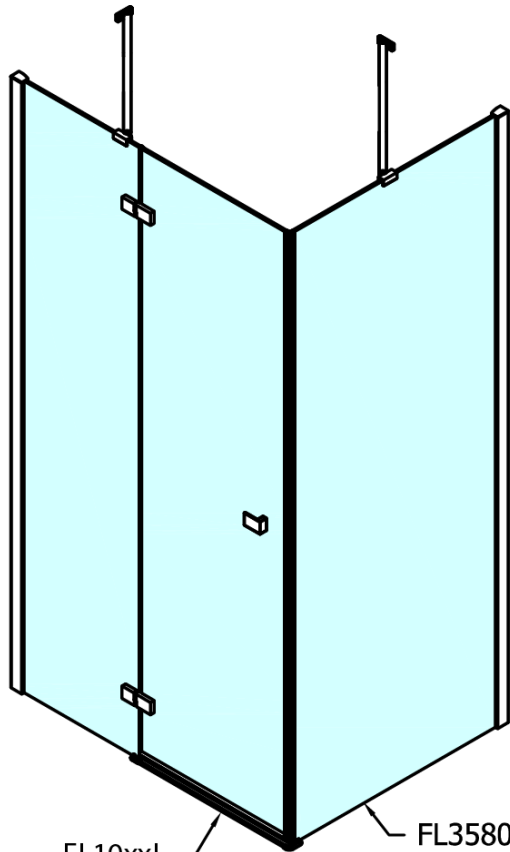

FORTIS Shower Door 1500mm, clear glass/left

Order code: FL1115L

Basic information

Brand: Polysan

Series: FORTIS

Size

Width: 1500 mm

Height: 2000 mm

Properties

Profile colour: Chrome - polished aluminum

Shape: Combinable door

Type of opening: Single pivot door

Glass colour: TRANSPARENT glass

Glass finish: Antidrop

Glass thickness: 8 mm

Weight / Piece: 58.0 kg

Packaging: 1 Piece

Warranty: 2 years

Spare parts

Acrylic seal glass/floor (shower tray), length 1000mm for 8mm glass (Order code: 309D-08)

Acrylic gasket between glass 8mm, flag (Order code: NDFL0503)

Technical sheet

FL10xxL
FL11xxL

FL10xxR
FL11xxR

	A (mm)	B (mm)	C (mm)
FL1080	785-801	≈ 210	779-795
FL1090	885-901	≈ 310	879-895
FL1010	985-1001	≈ 410	979-995
FL1011	1085-1101	≈ 510	1079-1095
FL1012	1185-1201	≈ 610	1179-1195
FL1113	1285-1301	≈ 710	1279-1295
FL1114	1385-1401	≈ 810	1379-1395
FL1115	1485-1501	≈ 910	1479-1495