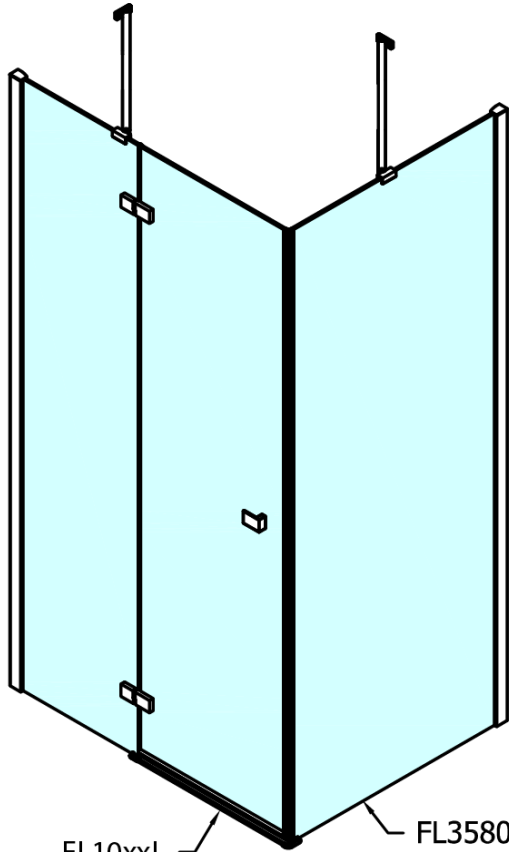

Profile colour: Chrome - polished aluminum

Shape: Combinable door

Type of opening: Single pivot door

Glass colour: TRANSPARENT glass

Glass finish: Antidrop

Glass thickness: 8 mm

Weight / Piece: 58.0 kg

Packaging: 1 Piece

Warranty: 2 years

Spare parts

Acrylic seal glass/floor (shower tray), length 1000mm for 8mm glass (Order code: 309D-08)

Acrylic gasket between glass 8mm, flag (Order code: NDFL0503)

Technical sheet

FL10xxL
FL11xxL

FL10xxR
FL11xxR

	A (mm)	B (mm)	C (mm)
FL1080	785-801	≈ 210	779-795
FL1090	885-901	≈ 310	879-895
FL1010	985-1001	≈ 410	979-995
FL1011	1085-1101	≈ 510	1079-1095
FL1012	1185-1201	≈ 610	1179-1195
FL1113	1285-1301	≈ 710	1279-1295
FL1114	1385-1401	≈ 810	1379-1395
FL1115	1485-1501	≈ 910	1479-1495

FL10xxL
FL11xxL

FL3580
FL3590
FL3510
FL3511
FL3512

FL3580
FL3590
FL3510
FL3511
FL3512

FL10xxR
FL11xxR

Dveře	A (mm)	B (mm)	C (mm)
FL1080	785-801	≈ 200	779-795
FL1090	885-901	≈ 300	879-895
FL1010	985-1001	≈ 400	979-995
FL1011	1085-1101	≈ 500	1079-1095
FL1012	1185-1201	≈ 600	1179-1195
FL1113	1285-1301	≈ 700	1279-1295
FL1114	1385-1401	≈ 800	1379-1395
FL1115	1485-1501	≈ 900	1479-1495