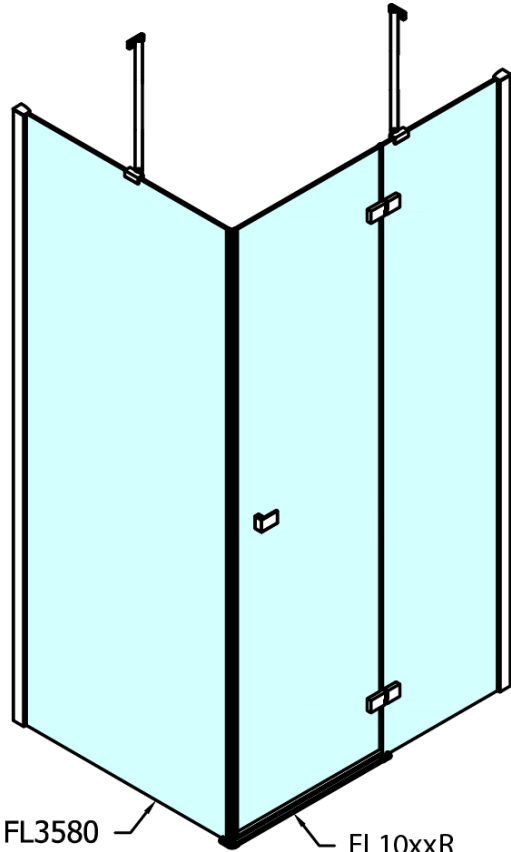

Profile colour: Chrome - polished aluminum

Shape: Combinable door

Type of opening: Single pivot door

Glass colour: TRANSPARENT glass

Glass finish: Antidrop

Glass thickness: 8 mm

Weight / Piece: 58.0 kg

Packaging: 1 Piece

Warranty: 2 years

Spare parts

Acrylic seal glass/floor (shower tray), length 1000mm for 8mm glass (Order code: 309D-08)

Acrylic gasket between glass 8mm, flag (Order code: NDFL0503)

Technical sheet

FL10xxL
FL11xxL

FL10xxR
FL11xxR

	A (mm)	B (mm)	C (mm)
FL1080	785-801	≈ 210	779-795
FL1090	885-901	≈ 310	879-895
FL1010	985-1001	≈ 410	979-995
FL1011	1085-1101	≈ 510	1079-1095
FL1012	1185-1201	≈ 610	1179-1195
FL1113	1285-1301	≈ 710	1279-1295
FL1114	1385-1401	≈ 810	1379-1395
FL1115	1485-1501	≈ 910	1479-1495

FL10xxL
FL11xxL

FL3580
FL3590
FL3510
FL3511
FL3512

FL3580
FL3590
FL3510
FL3511
FL3512

FL10xxR
FL11xxR

Dveře	A (mm)	B (mm)	C (mm)
FL1080	785-801	≈ 200	779-795
FL1090	885-901	≈ 300	879-895
FL1010	985-1001	≈ 400	979-995
FL1011	1085-1101	≈ 500	1079-1095
FL1012	1185-1201	≈ 600	1179-1195
FL1113	1285-1301	≈ 700	1279-1295
FL1114	1385-1401	≈ 800	1379-1395
FL1115	1485-1501	≈ 900	1479-1495