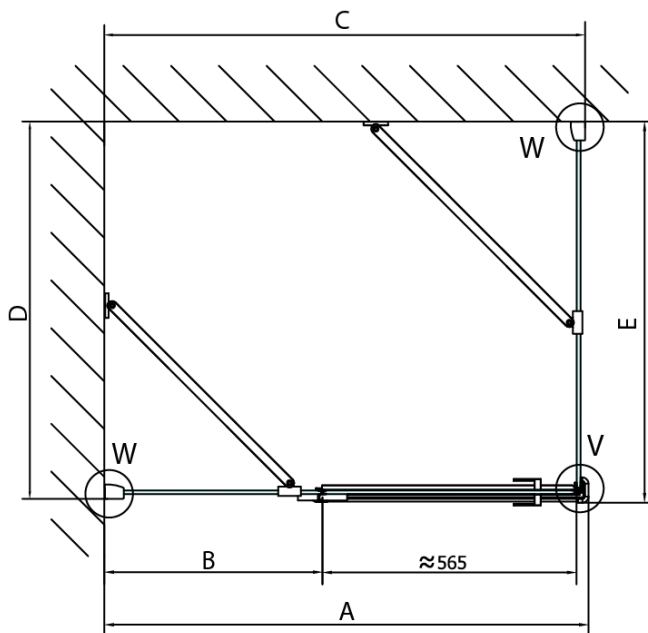

Warranty: 2 years

Spare parts

Acrylic seal glass/floor (shower tray), length 1000mm for 8mm glass (Order code: 309D-08)

Acrylic gasket between glass 8mm, flag (Order code: NDFL0503)

Technical sheet

FL10xxL
FL11xxL

FL10xxR
FL11xxR

	A (mm)	B (mm)	C (mm)
FL1080	785-801	≈ 210	779-795
FL1090	885-901	≈ 310	879-895
FL1010	985-1001	≈ 410	979-995
FL1011	1085-1101	≈ 510	1079-1095
FL1012	1185-1201	≈ 610	1179-1195
FL1113	1285-1301	≈ 710	1279-1295
FL1114	1385-1401	≈ 810	1379-1395
FL1115	1485-1501	≈ 910	1479-1495

FL10xxL
FL11xxL

FL3580
FL3590
FL3510
FL3511
FL3512

FL3580
FL3590
FL3510
FL3511
FL3512

FL10xxR
FL11xxR

Dveře	A (mm)	B (mm)	C (mm)
FL1080	785-801	≈ 200	779-795
FL1090	885-901	≈ 300	879-895
FL1010	985-1001	≈ 400	979-995
FL1011	1085-1101	≈ 500	1079-1095
FL1012	1185-1201	≈ 600	1179-1195
FL1113	1285-1301	≈ 700	1279-1295
FL1114	1385-1401	≈ 800	1379-1395
FL1115	1485-1501	≈ 900	1479-1495

Construction readiness for floor mounting
 dimensions x, y = Dimension to the inside of the glass

Dveře	X (mm)	B (mm)
FL1080	768	≈ 200
FL1090	868	≈ 300
FL1010	968	≈ 400
FL1011	1068	≈ 500
FL1012	1168	≈ 600
FL1113	1268	≈ 700
FL1114	1368	≈ 800
FL1115	1468	≈ 900