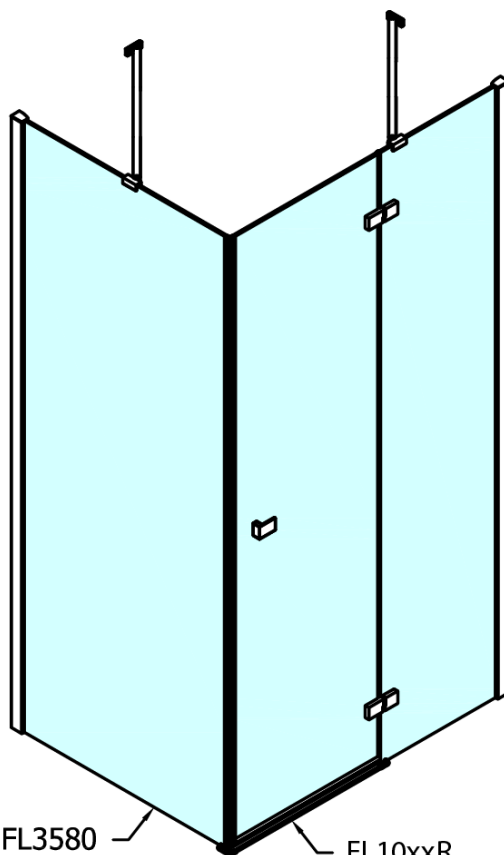

FORTIS Shower Door 1400mm, clear glass/left

Order code: FL1114L

Basic information

Brand: Polysan

Series: FORTIS

Size

Width: 1400 mm

Height: 2000 mm

Packaging: 1 Piece

Warranty: 2 years

Spare parts

Acrylic seal glass/floor (shower tray), length 1000mm for 8mm glass (Order code: 309D-08)

Acrylic gasket between glass 8mm, flag (Order code: NDFL0503)

Technical sheet

FL10xxL
FL11xxL

FL10xxR
FL11xxR

	A (mm)	B (mm)	C (mm)
FL1080	785-801	≈ 210	779-795
FL1090	885-901	≈ 310	879-895
FL1010	985-1001	≈ 410	979-995
FL1011	1085-1101	≈ 510	1079-1095
FL1012	1185-1201	≈ 610	1179-1195
FL1113	1285-1301	≈ 710	1279-1295
FL1114	1385-1401	≈ 810	1379-1395
FL1115	1485-1501	≈ 910	1479-1495

FL10xxL
FL11xxL

FL3580
FL3590
FL3510
FL3511
FL3512

FL3580
FL3590
FL3510
FL3511
FL3512

FL10xxR
FL11xxR

Dveře	A (mm)	B (mm)	C (mm)
FL1080	785-801	≈ 200	779-795
FL1090	885-901	≈ 300	879-895
FL1010	985-1001	≈ 400	979-995
FL1011	1085-1101	≈ 500	1079-1095
FL1012	1185-1201	≈ 600	1179-1195
FL1113	1285-1301	≈ 700	1279-1295
FL1114	1385-1401	≈ 800	1379-1395
FL1115	1485-1501	≈ 900	1479-1495