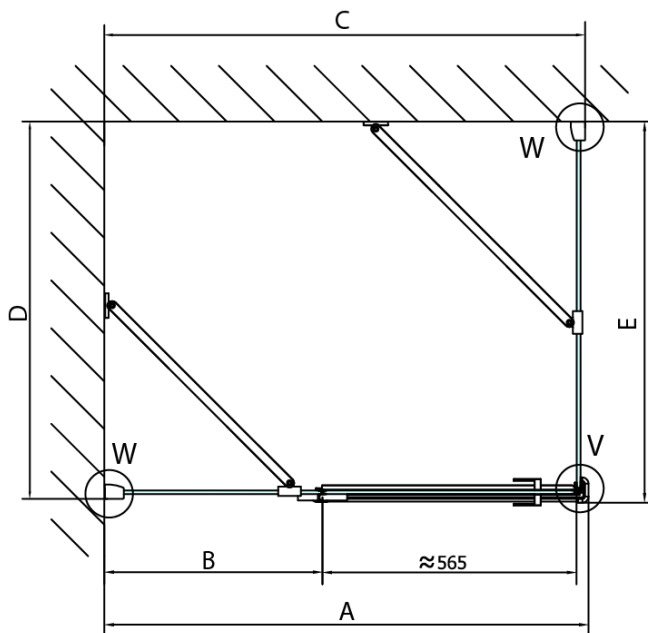

FORTIS Shower Door 1400mm, clear glass/left

Order code: FL1114L

Basic information

Brand: Polysan

Series: FORTIS

Size

Width: 1400 mm

Height: 2000 mm

Packaging: 1 Piece

Warranty: 2 years

Spare parts

Acrylic seal glass/floor (shower tray), length 1000mm for 8mm glass (Order code: 309D-08)

Acrylic gasket between glass 8mm, flag (Order code: NDFL0503)

Technical sheet

FL10xxL
FL11xxL

FL10xxR
FL11xxR

	A (mm)	B (mm)	C (mm)
FL1080	785-801	≈ 210	779-795
FL1090	885-901	≈ 310	879-895
FL1010	985-1001	≈ 410	979-995
FL1011	1085-1101	≈ 510	1079-1095
FL1012	1185-1201	≈ 610	1179-1195
FL1113	1285-1301	≈ 710	1279-1295
FL1114	1385-1401	≈ 810	1379-1395
FL1115	1485-1501	≈ 910	1479-1495

FL10xxL
FL11xxL

FL3580
FL3590
FL3510
FL3511
FL3512

FL3580
FL3590
FL3510
FL3511
FL3512

FL10xxR
FL11xxR

Dveře	A (mm)	B (mm)	C (mm)
FL1080	785-801	≈ 200	779-795
FL1090	885-901	≈ 300	879-895
FL1010	985-1001	≈ 400	979-995
FL1011	1085-1101	≈ 500	1079-1095
FL1012	1185-1201	≈ 600	1179-1195
FL1113	1285-1301	≈ 700	1279-1295
FL1114	1385-1401	≈ 800	1379-1395
FL1115	1485-1501	≈ 900	1479-1495