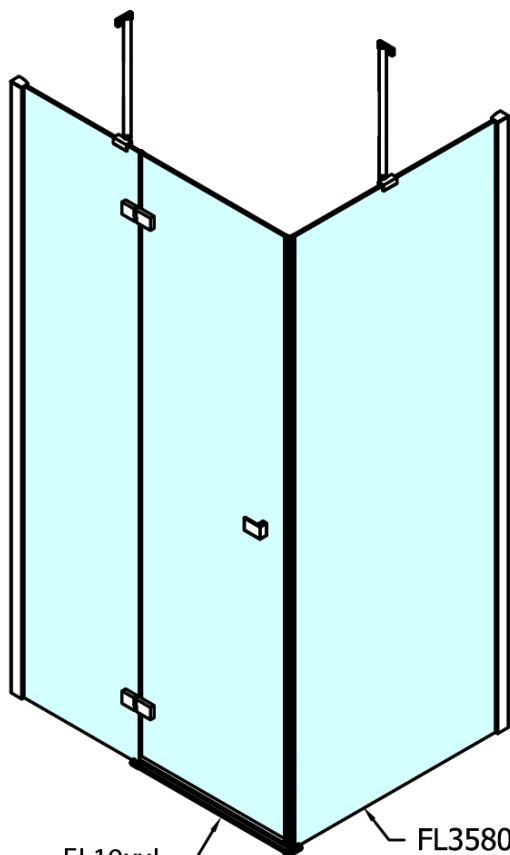

FORTIS Shower Door 1400mm, clear glass/left

Order code: FL1114L

Basic information

Brand: Polysan

Series: FORTIS

Size

Width: 1400 mm

Height: 2000 mm

Properties

Profile colour: Chrome - polished aluminum

Shape: Combinable door

Type of opening: Single pivot door

Glass colour: TRANSPARENT glass

Glass finish: Antidrop

Glass thickness: 8 mm

Weight / Piece: 55.0 kg

Packaging: 1 Piece

Warranty: 2 years

Spare parts

Acrylic seal glass/floor (shower tray), length 1000mm for 8mm glass (Order code: 309D-08)

Acrylic gasket between glass 8mm, flag (Order code: NDFL0503)

Technical sheet

FL10xxL
FL11xxL

FL10xxR
FL11xxR

	A (mm)	B (mm)	C (mm)
FL1080	785-801	≈ 210	779-795
FL1090	885-901	≈ 310	879-895
FL1010	985-1001	≈ 410	979-995
FL1011	1085-1101	≈ 510	1079-1095
FL1012	1185-1201	≈ 610	1179-1195
FL1113	1285-1301	≈ 710	1279-1295
FL1114	1385-1401	≈ 810	1379-1395
FL1115	1485-1501	≈ 910	1479-1495