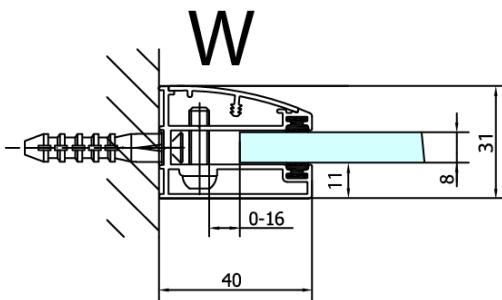

Dveře	A (mm)	B (mm)	C (mm)
FL1080	785-801	≈ 200	779-795
FL1090	885-901	≈ 300	879-895
FL1010	985-1001	≈ 400	979-995
FL1011	1085-1101	≈ 500	1079-1095
FL1012	1185-1201	≈ 600	1179-1195
FL1113	1285-1301	≈ 700	1279-1295
FL1114	1385-1401	≈ 800	1379-1395
FL1115	1485-1501	≈ 900	1479-1495

Boční stěna	E	D
FL3580	785-801	779-795
FL3590	885-901	879-895
FL3510	985-1001	979-995
FL3511	1085-1101	1079-1095
FL3512	1185-1201	1179-1195