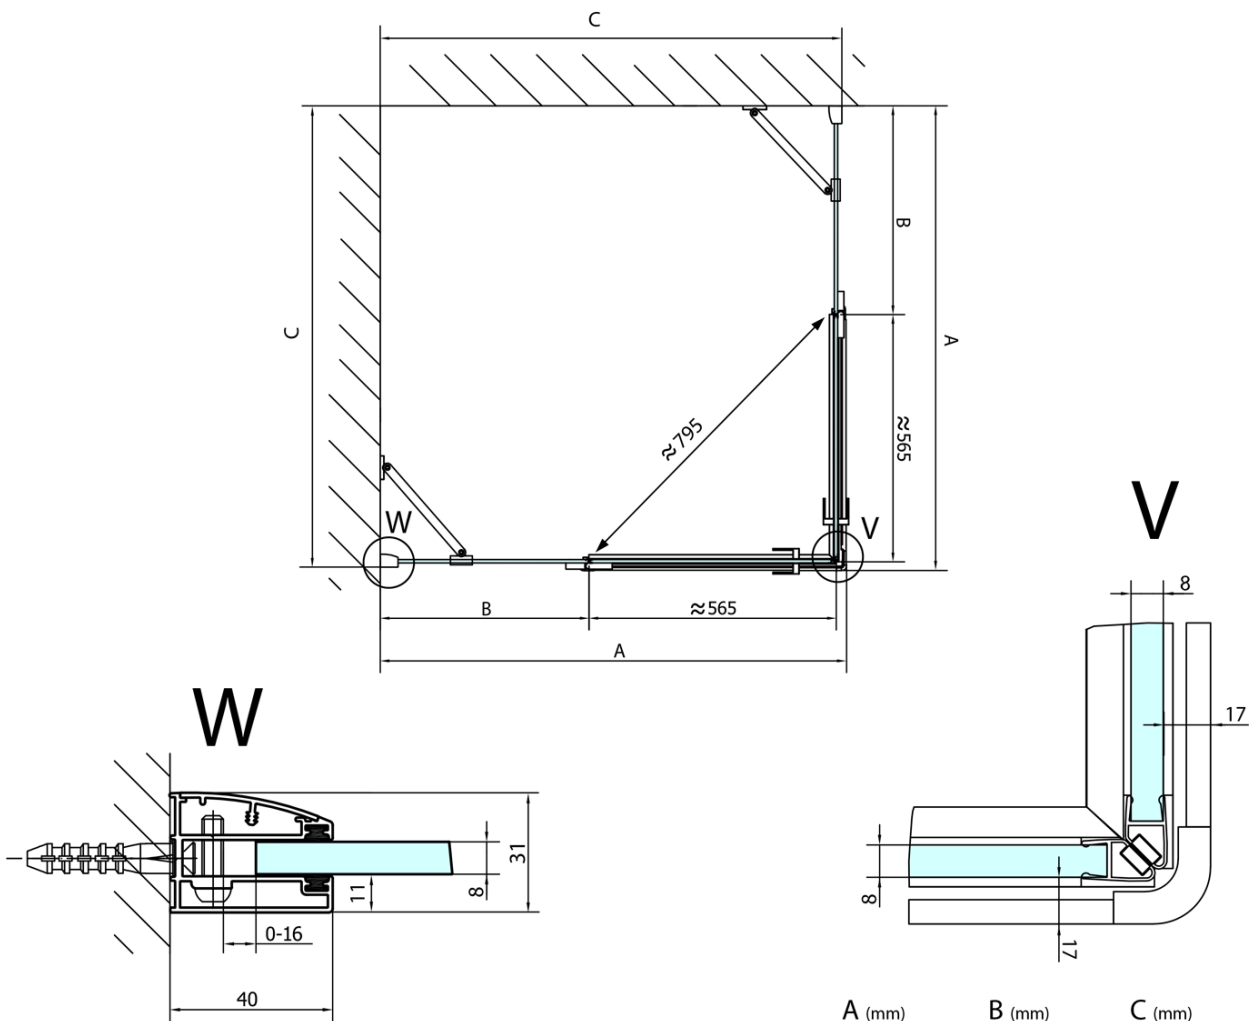

FORTIS Shower Door 1400mm, clear glass/left

Order code: FL1114L

Basic information

Brand: Polysan

Series: FORTIS

Size

Width: 1400 mm

Height: 2000 mm

Properties

Profile colour: Chrome - polished aluminum

Shape: Combinable door

Type of opening: Single pivot door

Glass colour: TRANSPARENT glass

Glass finish: Antidrop

Glass thickness: 8 mm

Weight / Piece: 55.0 kg

Packaging: 1 Piece

Warranty: 2 years

Spare parts

Bottom seal for door, glass 8mm, 1000mm (Order code: 309D-08)

Technical sheet

FL10xxL
FL11xxL

FL10xxR
FL11xxR

	A (mm)	B (mm)	C (mm)
FL1080	785-801	≈ 210	779-795
FL1090	885-901	≈ 310	879-895
FL1010	985-1001	≈ 410	979-995
FL1011	1085-1101	≈ 510	1079-1095
FL1012	1185-1201	≈ 610	1179-1195
FL1113	1285-1301	≈ 710	1279-1295
FL1114	1385-1401	≈ 810	1379-1395
FL1115	1485-1501	≈ 910	1479-1495

FL10xxL
FL11xxL

FL3580
FL3590
FL3510
FL3511
FL3512

FL3580
FL3590
FL3510
FL3511
FL3512

FL10xxR
FL11xxR

Dveře	A (mm)	B (mm)	C (mm)
FL1080	785-801	≈ 200	779-795
FL1090	885-901	≈ 300	879-895
FL1010	985-1001	≈ 400	979-995
FL1011	1085-1101	≈ 500	1079-1095
FL1012	1185-1201	≈ 600	1179-1195
FL1113	1285-1301	≈ 700	1279-1295
FL1114	1385-1401	≈ 800	1379-1395
FL1115	1485-1501	≈ 900	1479-1495