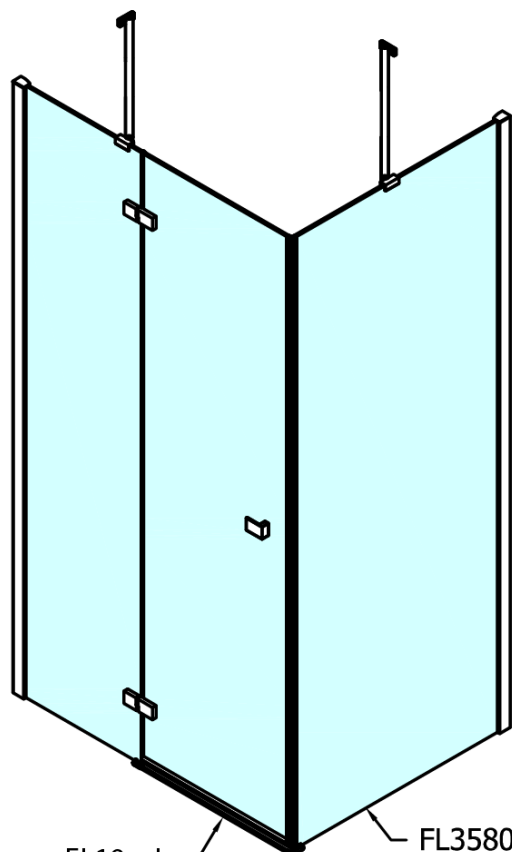

FORTIS Shower Door 1400mm, clear glass/left

Order code: FL1114L

Basic information

Brand: Polysan

Series: FORTIS

Size

Width: 1400 mm

Height: 2000 mm

Properties

Profile colour: Chrome - polished aluminum

Shape: Combinable door

Type of opening: Single pivot door

Glass colour: TRANSPARENT glass

Glass finish: Antidrop

Glass thickness: 8 mm

Weight / Piece: 55.0 kg

Packaging: 1 Piece

Warranty: 2 years

Spare parts

Bottom seal for door, glass 8mm, 1000mm (Order code: 309D-08)

Technical sheet

FL10xxL
FL11xxL

FL10xxR
FL11xxR

	A (mm)	B (mm)	C (mm)
FL1080	785-801	≈ 210	779-795
FL1090	885-901	≈ 310	879-895
FL1010	985-1001	≈ 410	979-995
FL1011	1085-1101	≈ 510	1079-1095
FL1012	1185-1201	≈ 610	1179-1195
FL1113	1285-1301	≈ 710	1279-1295
FL1114	1385-1401	≈ 810	1379-1395
FL1115	1485-1501	≈ 910	1479-1495

FL10xxL
FL11xxL

FL3580
FL3590
FL3510
FL3511
FL3512

FL3580
FL3590
FL3510
FL3511
FL3512

FL10xxR
FL11xxR

Dveře	A (mm)	B (mm)	C (mm)
FL1080	785-801	≈ 200	779-795
FL1090	885-901	≈ 300	879-895
FL1010	985-1001	≈ 400	979-995
FL1011	1085-1101	≈ 500	1079-1095
FL1012	1185-1201	≈ 600	1179-1195
FL1113	1285-1301	≈ 700	1279-1295
FL1114	1385-1401	≈ 800	1379-1395
FL1115	1485-1501	≈ 900	1479-1495