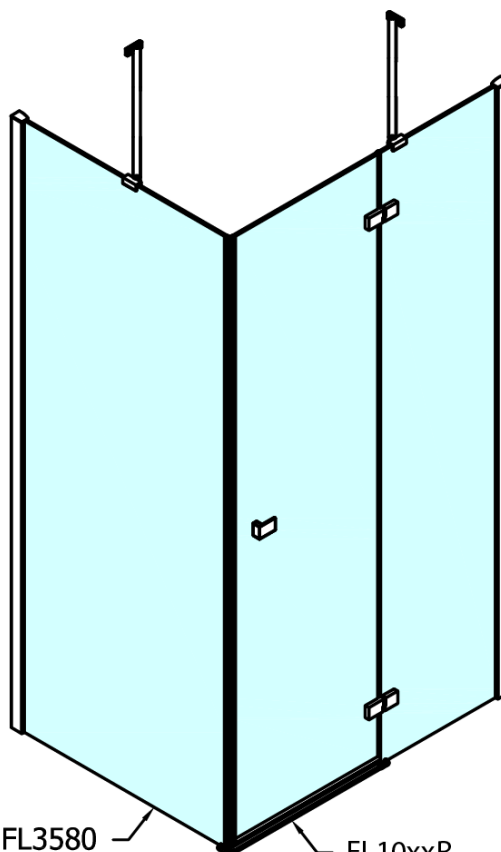

FORTIS Shower Door 1400mm, clear glass/left

Order code: FL1114L

Basic information

Brand: Polysan

Series: FORTIS

Size

Width: 1400 mm

Height: 2000 mm

Properties

Profile colour: Chrome - polished aluminum

Shape: Combinable door

Type of opening: Single pivot door

Glass colour: TRANSPARENT glass

Glass finish: Antidrop

Glass thickness: 8 mm

Weight / Piece: 55.0 kg

Packaging: 1 Piece

Warranty: 2 years

Spare parts

Bottom seal for door, glass 8mm, 1000mm (Order code: 309D-08)

Technical sheet

FL10xxL
FL11xxL

FL10xxR
FL11xxR

	A (mm)	B (mm)	C (mm)
FL1080	785-801	≈ 210	779-795
FL1090	885-901	≈ 310	879-895
FL1010	985-1001	≈ 410	979-995
FL1011	1085-1101	≈ 510	1079-1095
FL1012	1185-1201	≈ 610	1179-1195
FL1113	1285-1301	≈ 710	1279-1295
FL1114	1385-1401	≈ 810	1379-1395
FL1115	1485-1501	≈ 910	1479-1495

FL10xxL
FL11xxL

FL3580
FL3590
FL3510
FL3511
FL3512

FL3580
FL3590
FL3510
FL3511
FL3512

FL10xxR
FL11xxR

Dveře	A (mm)	B (mm)	C (mm)
FL1080	785-801	≈ 200	779-795
FL1090	885-901	≈ 300	879-895
FL1010	985-1001	≈ 400	979-995
FL1011	1085-1101	≈ 500	1079-1095
FL1012	1185-1201	≈ 600	1179-1195
FL1113	1285-1301	≈ 700	1279-1295
FL1114	1385-1401	≈ 800	1379-1395
FL1115	1485-1501	≈ 900	1479-1495