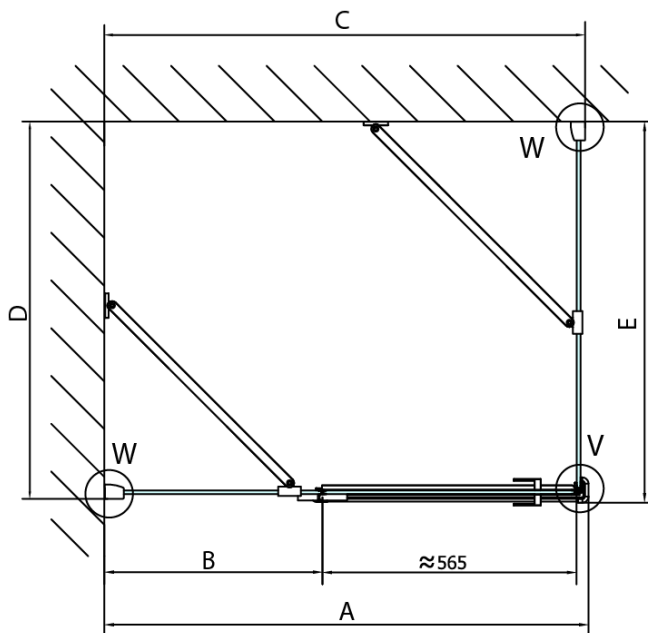

FORTIS Shower Door 1400mm, clear glass/left

Order code: FL1114L

Basic information

Brand: Polysan

Series: FORTIS

Size

Width: 1400 mm

Height: 2000 mm

Packaging: 1 Piece

Warranty: 2 years

Spare parts

Bottom seal for door, glass 8mm, 1000mm (Order code: 309D-08)

Technical sheet

FL10xxL
FL11xxL

FL10xxR
FL11xxR

	A (mm)	B (mm)	C (mm)
FL1080	785-801	≈ 210	779-795
FL1090	885-901	≈ 310	879-895
FL1010	985-1001	≈ 410	979-995
FL1011	1085-1101	≈ 510	1079-1095
FL1012	1185-1201	≈ 610	1179-1195
FL1113	1285-1301	≈ 710	1279-1295
FL1114	1385-1401	≈ 810	1379-1395
FL1115	1485-1501	≈ 910	1479-1495

FL10xxL
FL11xxL

FL3580
FL3590
FL3510
FL3511
FL3512

FL3580
FL3590
FL3510
FL3511
FL3512

FL10xxR
FL11xxR

Dveře	A (mm)	B (mm)	C (mm)
FL1080	785-801	≈ 200	779-795
FL1090	885-901	≈ 300	879-895
FL1010	985-1001	≈ 400	979-995
FL1011	1085-1101	≈ 500	1079-1095
FL1012	1185-1201	≈ 600	1179-1195
FL1113	1285-1301	≈ 700	1279-1295
FL1114	1385-1401	≈ 800	1379-1395
FL1115	1485-1501	≈ 900	1479-1495

Construction readiness for floor mounting
 dimensions x, y = Dimension to the inside of the glass

Dveře	X (mm)	B (mm)
FL1080	768	≈ 200
FL1090	868	≈ 300
FL1010	968	≈ 400
FL1011	1068	≈ 500
FL1012	1168	≈ 600
FL1113	1268	≈ 700
FL1114	1368	≈ 800
FL1115	1468	≈ 900