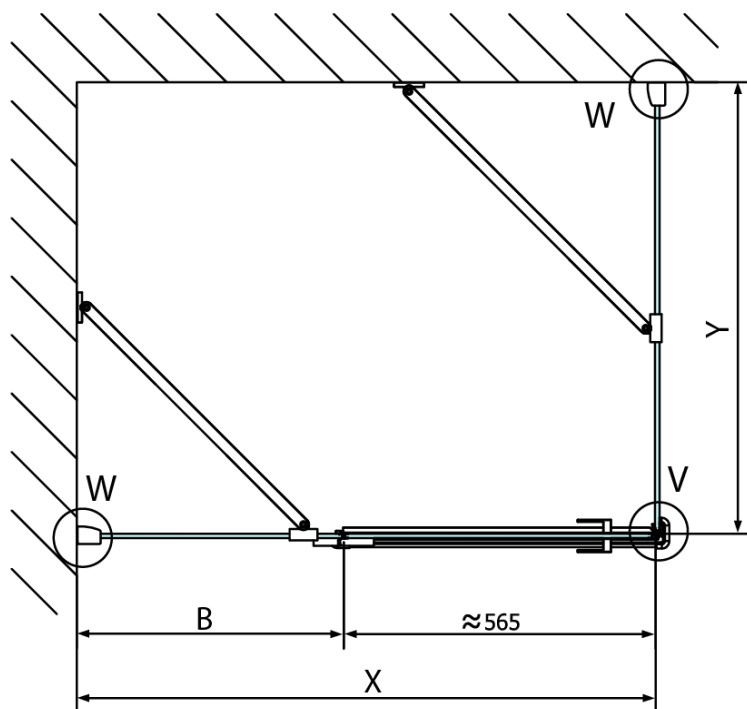

FORTIS Shower Door 1400mm, clear glass/left

Order code: FL1114L

Basic information

Brand: Polysan

Series: FORTIS

Size

Width: 1400 mm

Height: 2000 mm

Packaging: 1 Piece

Warranty: 2 years

Spare parts

Bottom seal for door, glass 8mm, 1000mm (Order code: 309D-08)

Technical sheet

FL10xxL
FL11xxL

FL10xxR
FL11xxR

	A (mm)	B (mm)	C (mm)
FL1080	785-801	≈ 210	779-795
FL1090	885-901	≈ 310	879-895
FL1010	985-1001	≈ 410	979-995
FL1011	1085-1101	≈ 510	1079-1095
FL1012	1185-1201	≈ 610	1179-1195
FL1113	1285-1301	≈ 710	1279-1295
FL1114	1385-1401	≈ 810	1379-1395
FL1115	1485-1501	≈ 910	1479-1495

FL10xxL
FL11xxL

FL3580
FL3590
FL3510
FL3511
FL3512

FL3580
FL3590
FL3510
FL3511
FL3512

FL10xxR
FL11xxR

Dveře	A (mm)	B (mm)	C (mm)
FL1080	785-801	≈ 200	779-795
FL1090	885-901	≈ 300	879-895
FL1010	985-1001	≈ 400	979-995
FL1011	1085-1101	≈ 500	1079-1095
FL1012	1185-1201	≈ 600	1179-1195
FL1113	1285-1301	≈ 700	1279-1295
FL1114	1385-1401	≈ 800	1379-1395
FL1115	1485-1501	≈ 900	1479-1495

Construction readiness for floor mounting
 dimensions x, y = Dimension to the inside of the glass

Dveře	X (mm)	B (mm)
FL1080	768	≈ 200
FL1090	868	≈ 300
FL1010	968	≈ 400
FL1011	1068	≈ 500
FL1012	1168	≈ 600
FL1113	1268	≈ 700
FL1114	1368	≈ 800
FL1115	1468	≈ 900