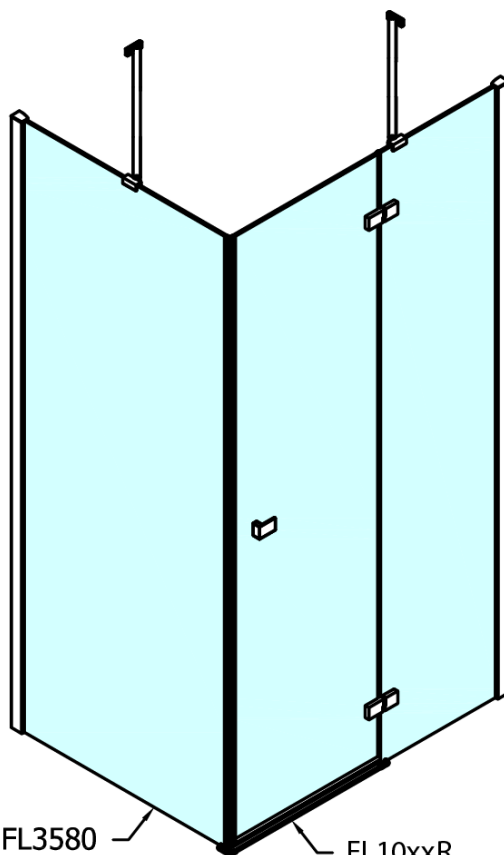

Profile colour: Chrome - polished aluminum

Shape: Combinable door

Type of opening: Single pivot door

Glass colour: TRANSPARENT glass

Glass finish: Antidrop

Glass thickness: 8 mm

Weight / Piece: 53.0 kg

Packaging: 1 Piece

Warranty: 2 years

Spare parts

Acrylic seal glass/floor (shower tray), length 1000mm for 8mm glass (Order code: 309D-08)

Acrylic gasket between glass 8mm, flag (Order code: NDFL0503)

Technical sheet

Dveře	A (mm)	B (mm)	C (mm)
FL1080	785-801	≈ 200	779-795
FL1090	885-901	≈ 300	879-895
FL1010	985-1001	≈ 400	979-995
FL1011	1085-1101	≈ 500	1079-1095
FL1012	1185-1201	≈ 600	1179-1195
FL1113	1285-1301	≈ 700	1279-1295
FL1114	1385-1401	≈ 800	1379-1395
FL1115	1485-1501	≈ 900	1479-1495

Boční stěna	E	D
FL3580	785-801	779-795
FL3590	885-901	879-895
FL3510	985-1001	979-995
FL3511	1085-1101	1079-1095
FL3512	1185-1201	1179-1195

FL10xxL
FL11xxL

FL3580
FL3590
FL3510
FL3511
FL3512

FL3580
FL3590
FL3510
FL3511
FL3512

FL10xxR
FL11xxR

FL10xxL
FL11xxL

FL10xxR
FL11xxR

	A (mm)	B (mm)	C (mm)
FL1080	785-801	≈ 210	779-795
FL1090	885-901	≈ 310	879-895
FL1010	985-1001	≈ 410	979-995
FL1011	1085-1101	≈ 510	1079-1095
FL1012	1185-1201	≈ 610	1179-1195
FL1113	1285-1301	≈ 710	1279-1295
FL1114	1385-1401	≈ 810	1379-1395
FL1115	1485-1501	≈ 910	1479-1495