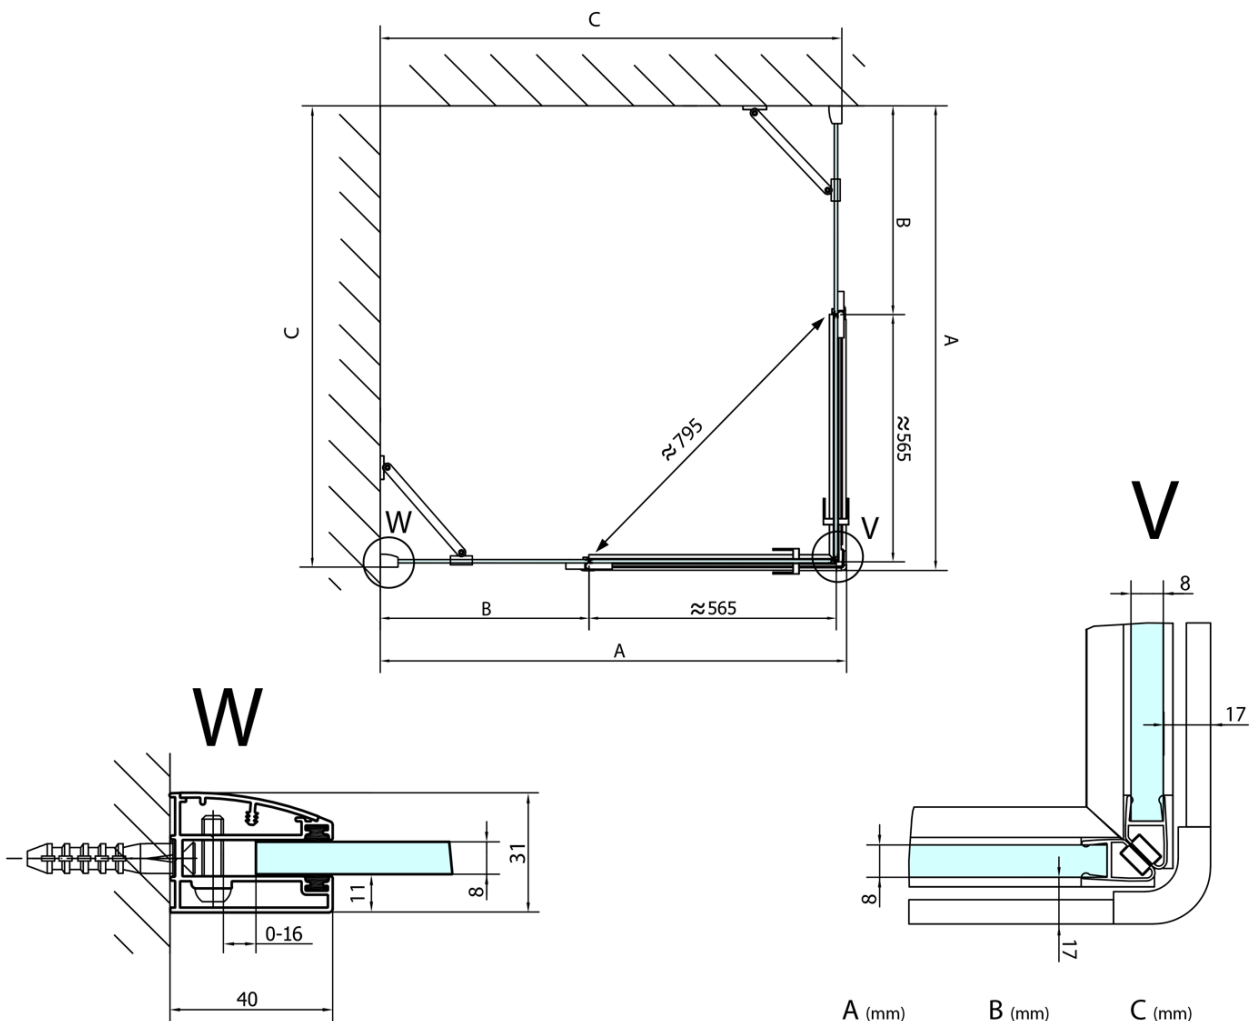

Profile colour: Chrome - polished aluminum

Shape: Combinable door

Type of opening: Single pivot door

Glass colour: TRANSPARENT glass

Glass finish: Antidrop

Glass thickness: 8 mm

Weight / Piece: 53.0 kg

Packaging: 1 Piece

Warranty: 2 years

Spare parts

Acrylic seal glass/floor (shower tray), length 1000mm for 8mm glass (Order code: 309D-08)

Acrylic gasket between glass 8mm, flag (Order code: NDFL0503)

Technical sheet

Dveře	A (mm)	B (mm)	C (mm)
FL1080	785-801	≈ 200	779-795
FL1090	885-901	≈ 300	879-895
FL1010	985-1001	≈ 400	979-995
FL1011	1085-1101	≈ 500	1079-1095
FL1012	1185-1201	≈ 600	1179-1195
FL1113	1285-1301	≈ 700	1279-1295
FL1114	1385-1401	≈ 800	1379-1395
FL1115	1485-1501	≈ 900	1479-1495

FL10xxR
FL11xxR

FL10xxL
FL11xxL

FL10xxR
FL11xxR

	A (mm)	B (mm)	C (mm)
FL1080	785-801	≈ 210	779-795
FL1090	885-901	≈ 310	879-895
FL1010	985-1001	≈ 410	979-995
FL1011	1085-1101	≈ 510	1079-1095
FL1012	1185-1201	≈ 610	1179-1195
FL1113	1285-1301	≈ 710	1279-1295
FL1114	1385-1401	≈ 810	1379-1395
FL1115	1485-1501	≈ 910	1479-1495

Stavební připravenost pro montáž na dlažbu
 kóty x,y = Rozměr k vnitřní straně skla

Construction readiness for floor mounting
 dimensions x, y = Dimension to the inside of the glass

Dveře	X (mm)	B (mm)
FL1080	768	≈ 200
FL1090	868	≈ 300
FL1010	968	≈ 400
FL1011	1068	≈ 500
FL1012	1168	≈ 600
FL1113	1268	≈ 700
FL1114	1368	≈ 800
FL1115	1468	≈ 900