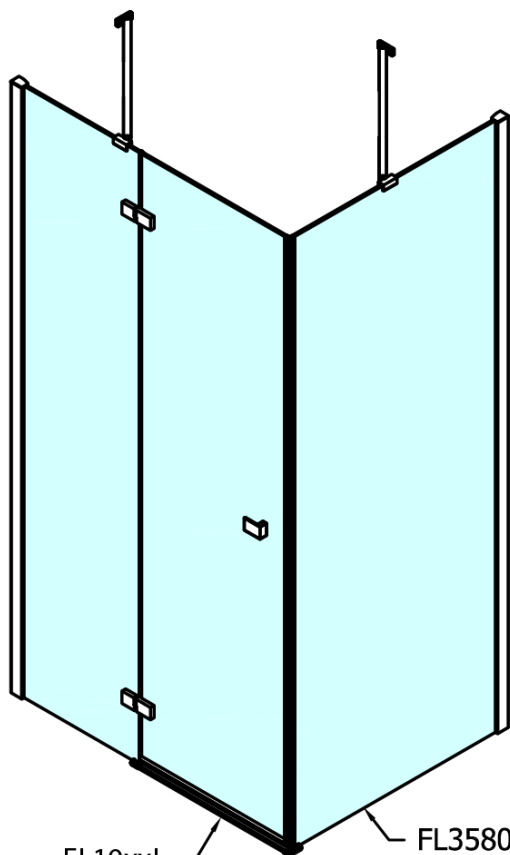

Profile colour: Chrome - polished aluminum

Shape: Combinable door

Type of opening: Single pivot door

Glass colour: TRANSPARENT glass

Glass finish: Antidrop

Glass thickness: 8 mm

Weight / Piece: 53.0 kg

Packaging: 1 Piece

Warranty: 2 years

Spare parts

Acrylic seal glass/floor (shower tray), length 1000mm for 8mm glass (Order code: 309D-08)

Acrylic gasket between glass 8mm, flag (Order code: NDFL0503)

Technical sheet

Dveře	A (mm)	B (mm)	C (mm)
FL1080	785-801	≈ 200	779-795
FL1090	885-901	≈ 300	879-895
FL1010	985-1001	≈ 400	979-995
FL1011	1085-1101	≈ 500	1079-1095
FL1012	1185-1201	≈ 600	1179-1195
FL1113	1285-1301	≈ 700	1279-1295
FL1114	1385-1401	≈ 800	1379-1395
FL1115	1485-1501	≈ 900	1479-1495

Boční stěna	E	D
FL3580	785-801	779-795
FL3590	885-901	879-895
FL3510	985-1001	979-995
FL3511	1085-1101	1079-1095
FL3512	1185-1201	1179-1195

FL10xxL
FL11xxL

FL3580
FL3590
FL3510
FL3511
FL3512

FL3580
FL3590
FL3510
FL3511
FL3512

FL10xxR
FL11xxR

FL10xxL
FL11xxL

FL10xxR
FL11xxR

	A (mm)	B (mm)	C (mm)
FL1080	785-801	≈ 210	779-795
FL1090	885-901	≈ 310	879-895
FL1010	985-1001	≈ 410	979-995
FL1011	1085-1101	≈ 510	1079-1095
FL1012	1185-1201	≈ 610	1179-1195
FL1113	1285-1301	≈ 710	1279-1295
FL1114	1385-1401	≈ 810	1379-1395
FL1115	1485-1501	≈ 910	1479-1495