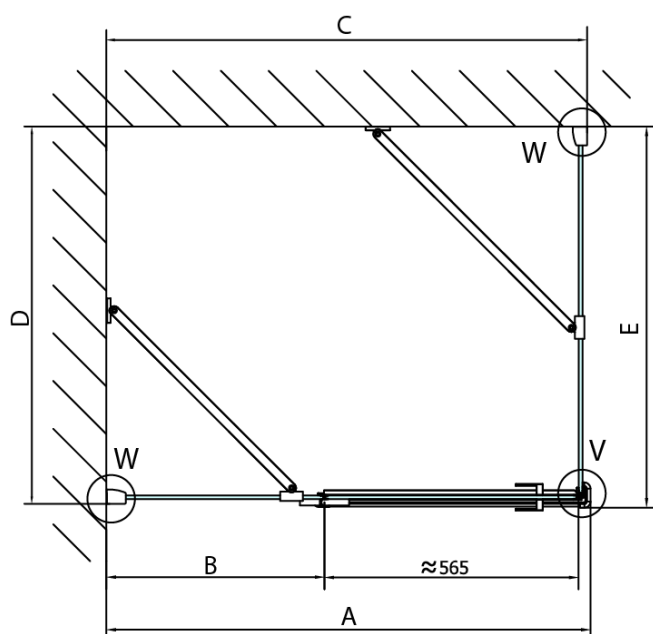

Profile colour: Chrome - polished aluminum

Shape: Combinable door

Type of opening: Single pivot door

Glass colour: TRANSPARENT glass

Glass finish: Antidrop

Glass thickness: 8 mm

Weight / Piece: 53.0 kg

Packaging: 1 Piece

Warranty: 2 years

Spare parts

Acrylic seal glass/floor (shower tray), length 1000mm for 8mm glass (Order code: 309D-08)

Acrylic gasket between glass 8mm, flag (Order code: NDFL0503)

Technical sheet

Dveře	A (mm)	B (mm)	C (mm)
FL1080	785-801	≈ 200	779-795
FL1090	885-901	≈ 300	879-895
FL1010	985-1001	≈ 400	979-995
FL1011	1085-1101	≈ 500	1079-1095
FL1012	1185-1201	≈ 600	1179-1195
FL1113	1285-1301	≈ 700	1279-1295
FL1114	1385-1401	≈ 800	1379-1395
FL1115	1485-1501	≈ 900	1479-1495

FL10xxR
FL11xxR

FL10xxL
FL11xxL

FL10xxR
FL11xxR

	A (mm)	B (mm)	C (mm)
FL1080	785-801	≈ 210	779-795
FL1090	885-901	≈ 310	879-895
FL1010	985-1001	≈ 410	979-995
FL1011	1085-1101	≈ 510	1079-1095
FL1012	1185-1201	≈ 610	1179-1195
FL1113	1285-1301	≈ 710	1279-1295
FL1114	1385-1401	≈ 810	1379-1395
FL1115	1485-1501	≈ 910	1479-1495

Stavební připravenost pro montáž na dlažbu
 kóty x,y = Rozměr k vnitřní straně skla

Construction readiness for floor mounting
 dimensions x, y = Dimension to the inside of the glass

Dveře	X (mm)	B (mm)
FL1080	768	≈ 200
FL1090	868	≈ 300
FL1010	968	≈ 400
FL1011	1068	≈ 500
FL1012	1168	≈ 600
FL1113	1268	≈ 700
FL1114	1368	≈ 800
FL1115	1468	≈ 900