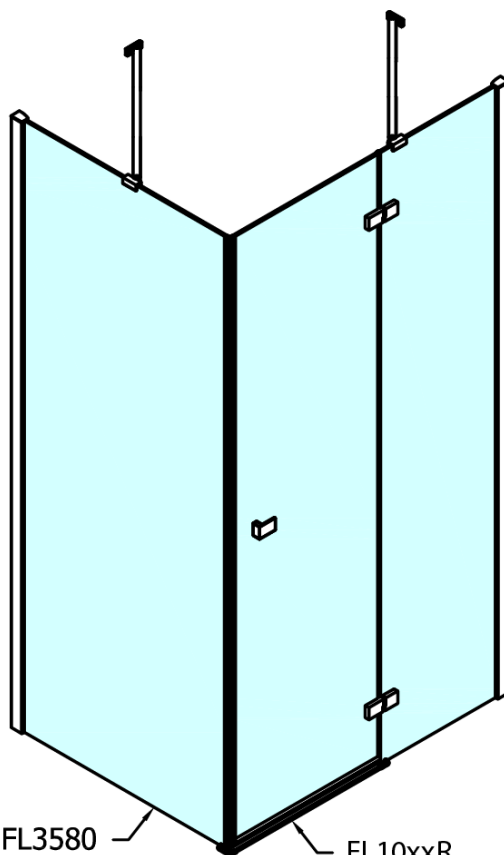

FL3580
FL3590
FL3510
FL3511
FL3512

FL10xxR
FL11xxR