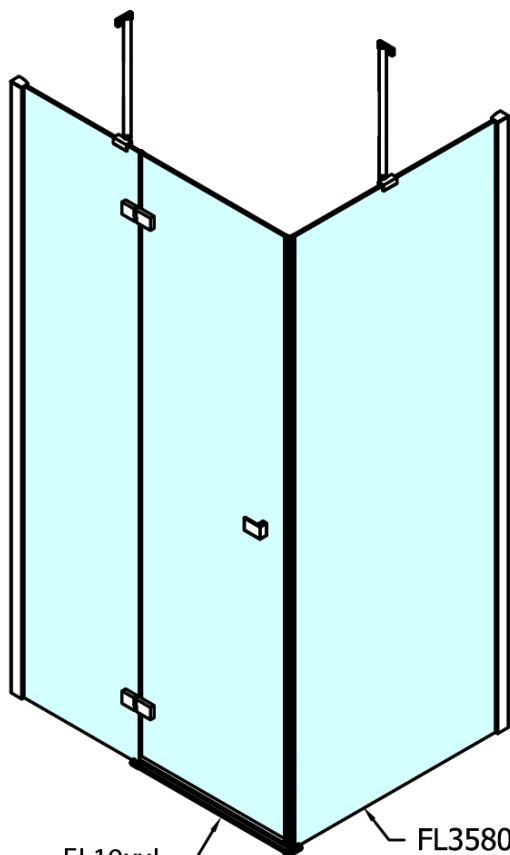

## FORTIS Shower Door 1200mm, clear glass/left

Order code: FL1012L

### Size

Width: 1200 mm

Height: 2000 mm

### Spare parts

Acrylic seal glass/floor (shower tray), length 1000mm for 8mm glass (Order code: 309D-08)

Acrylic gasket between glass 8mm, flag (Order code: NDFL0503)

Technical sheet

FL10xxL  
FL11xxL

FL10xxR  
FL11xxR

	A (mm)	B (mm)	C (mm)
FL1080	785-801	≈ 210	779-795
FL1090	885-901	≈ 310	879-895
FL1010	985-1001	≈ 410	979-995
FL1011	1085-1101	≈ 510	1079-1095
FL1012	1185-1201	≈ 610	1179-1195
FL1113	1285-1301	≈ 710	1279-1295
FL1114	1385-1401	≈ 810	1379-1395
FL1115	1485-1501	≈ 910	1479-1495