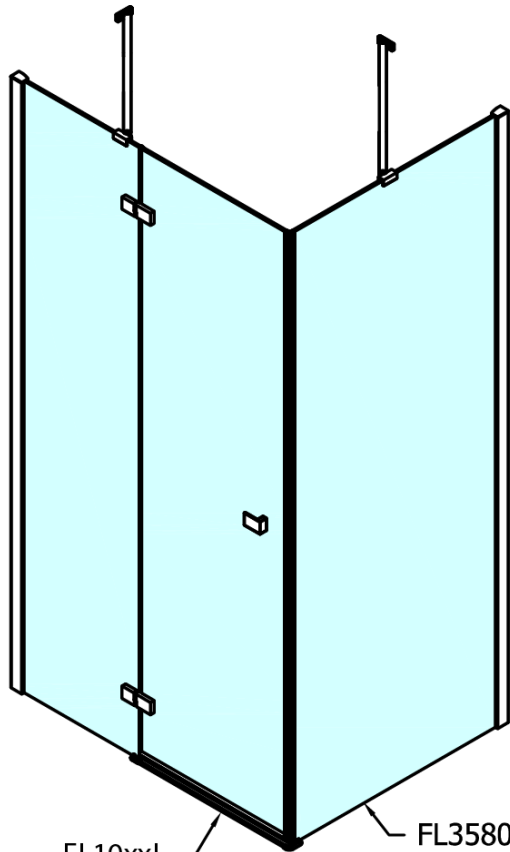

Profile colour: Chrome - polished aluminum

Shape: Combinable door

Type of opening: Single pivot door

Glass colour: TRANSPARENT glass

Glass finish: Antidrop

Glass thickness: 8 mm

Weight / Piece: 51.0 kg

Packaging: 1 Piece

Warranty: 2 years

Spare parts

Acrylic seal glass/floor (shower tray), length 1000mm for 8mm glass (Order code: 309D-08)

Acrylic gasket between glass 8mm, flag (Order code: NDFL0503)

Technical sheet

FL10xxL
FL11xxL

FL10xxR
FL11xxR

	A (mm)	B (mm)	C (mm)
FL1080	785-801	≈ 210	779-795
FL1090	885-901	≈ 310	879-895
FL1010	985-1001	≈ 410	979-995
FL1011	1085-1101	≈ 510	1079-1095
FL1012	1185-1201	≈ 610	1179-1195
FL1113	1285-1301	≈ 710	1279-1295
FL1114	1385-1401	≈ 810	1379-1395
FL1115	1485-1501	≈ 910	1479-1495

FL10xxL
FL11xxL

FL3580
FL3590
FL3510
FL3511
FL3512

FL3580
FL3590
FL3510
FL3511
FL3512

FL10xxR
FL11xxR

Dveře	A (mm)	B (mm)	C (mm)
FL1080	785-801	≈ 200	779-795
FL1090	885-901	≈ 300	879-895
FL1010	985-1001	≈ 400	979-995
FL1011	1085-1101	≈ 500	1079-1095
FL1012	1185-1201	≈ 600	1179-1195
FL1113	1285-1301	≈ 700	1279-1295
FL1114	1385-1401	≈ 800	1379-1395
FL1115	1485-1501	≈ 900	1479-1495