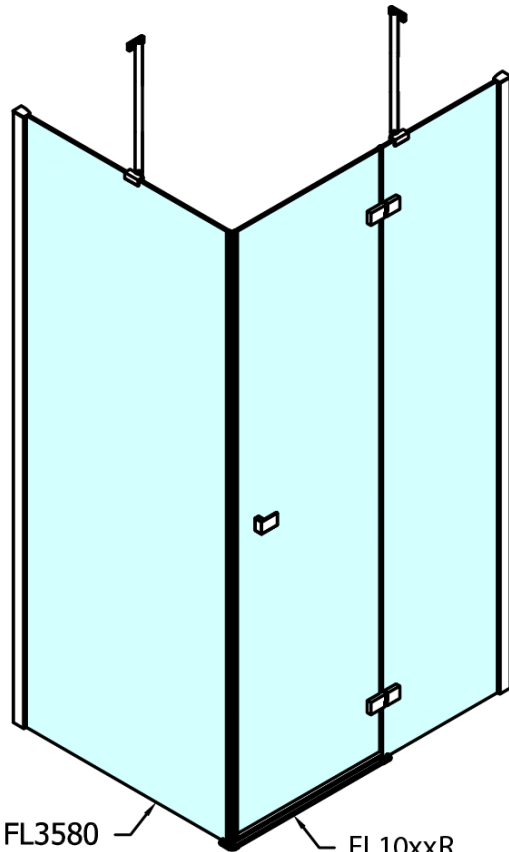

Profile colour: Chrome - polished aluminum

Shape: Combinable door

Type of opening: Single pivot door

Glass colour: TRANSPARENT glass

Glass finish: Antidrop

Glass thickness: 8 mm

Weight / Piece: 51.0 kg

Packaging: 1 Piece

Warranty: 2 years

Spare parts

Acrylic seal glass/floor (shower tray), length 1000mm for 8mm glass (Order code: 309D-08)

Acrylic gasket between glass 8mm, flag (Order code: NDFL0503)

Technical sheet

FL10xxL
FL11xxL

FL10xxR
FL11xxR

	A (mm)	B (mm)	C (mm)
FL1080	785-801	≈ 210	779-795
FL1090	885-901	≈ 310	879-895
FL1010	985-1001	≈ 410	979-995
FL1011	1085-1101	≈ 510	1079-1095
FL1012	1185-1201	≈ 610	1179-1195
FL1113	1285-1301	≈ 710	1279-1295
FL1114	1385-1401	≈ 810	1379-1395
FL1115	1485-1501	≈ 910	1479-1495

FL10xxL
FL11xxL

FL3580
FL3590
FL3510
FL3511
FL3512

FL3580
FL3590
FL3510
FL3511
FL3512

FL10xxR
FL11xxR

Dveře	A (mm)	B (mm)	C (mm)
FL1080	785-801	≈ 200	779-795
FL1090	885-901	≈ 300	879-895
FL1010	985-1001	≈ 400	979-995
FL1011	1085-1101	≈ 500	1079-1095
FL1012	1185-1201	≈ 600	1179-1195
FL1113	1285-1301	≈ 700	1279-1295
FL1114	1385-1401	≈ 800	1379-1395
FL1115	1485-1501	≈ 900	1479-1495