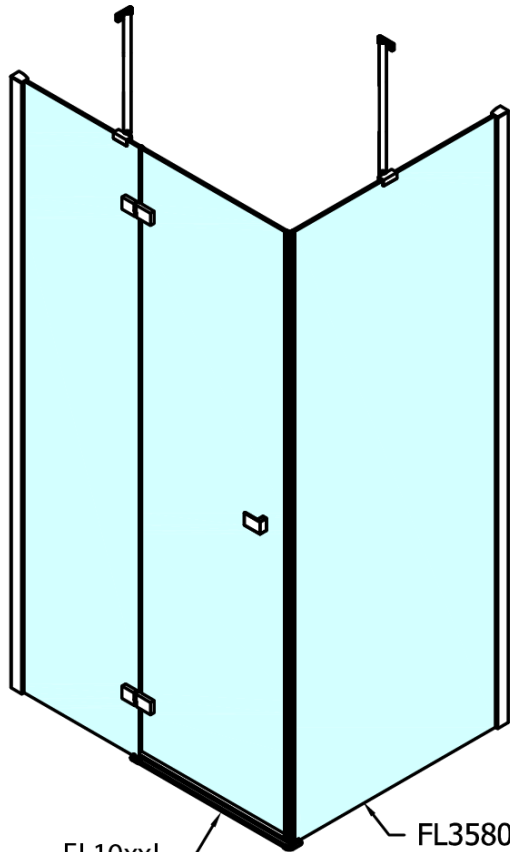

## Size

Width: 1200 mm

Height: 2000 mm

## Properties

Profile colour: Chrome - polished aluminum

Shape: Combinable door

Type of opening: Single pivot door

Glass colour: TRANSPARENT glass

Glass finish: Antidrop

Glass thickness: 8 mm

Weight / Piece: 51.0 kg

## Spare parts

Bottom seal for door, glass 8mm, 1000mm (Order code: 309D-08)

Vertical seal between glass 8mm (Order code: NDFL0503)

Technical sheet

FL10xxL  
FL11xxL

FL10xxR  
FL11xxR

	A (mm)	B (mm)	C (mm)
FL1080	785-801	≈ 210	779-795
FL1090	885-901	≈ 310	879-895
FL1010	985-1001	≈ 410	979-995
FL1011	1085-1101	≈ 510	1079-1095
FL1012	1185-1201	≈ 610	1179-1195
FL1113	1285-1301	≈ 710	1279-1295
FL1114	1385-1401	≈ 810	1379-1395
FL1115	1485-1501	≈ 910	1479-1495

FL10xxL  
FL11xxL

FL3580  
FL3590  
FL3510  
FL3511  
FL3512

FL3580  
FL3590  
FL3510  
FL3511  
FL3512

FL10xxR  
FL11xxR

Dveře	A (mm)	B (mm)	C (mm)
FL1080	785-801	≈ 200	779-795
FL1090	885-901	≈ 300	879-895
FL1010	985-1001	≈ 400	979-995
FL1011	1085-1101	≈ 500	1079-1095
FL1012	1185-1201	≈ 600	1179-1195
FL1113	1285-1301	≈ 700	1279-1295
FL1114	1385-1401	≈ 800	1379-1395
FL1115	1485-1501	≈ 900	1479-1495