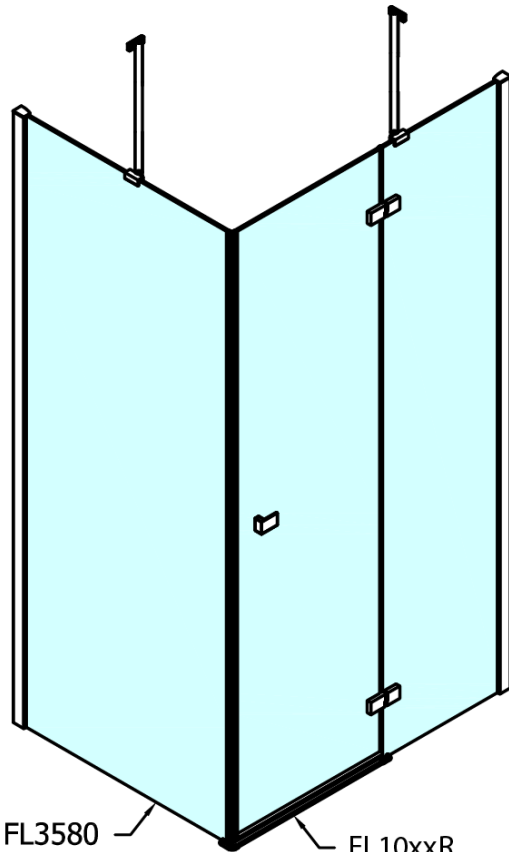

## Size

Width: 1200 mm

Height: 2000 mm

## Properties

Profile colour: Chrome - polished aluminum

Shape: Combinable door

Type of opening: Single pivot door

Glass colour: TRANSPARENT glass

Glass finish: Antidrop

Glass thickness: 8 mm

Weight / Piece: 51.0 kg

## Spare parts

Bottom seal for door, glass 8mm, 1000mm (Order code: 309D-08)

Vertical seal between glass 8mm (Order code: NDFL0503)

Technical sheet

FL10xxL  
FL11xxL

FL10xxR  
FL11xxR

	A (mm)	B (mm)	C (mm)
FL1080	785-801	≈ 210	779-795
FL1090	885-901	≈ 310	879-895
FL1010	985-1001	≈ 410	979-995
FL1011	1085-1101	≈ 510	1079-1095
FL1012	1185-1201	≈ 610	1179-1195
FL1113	1285-1301	≈ 710	1279-1295
FL1114	1385-1401	≈ 810	1379-1395
FL1115	1485-1501	≈ 910	1479-1495

FL10xxL  
FL11xxL

FL3580  
FL3590  
FL3510  
FL3511  
FL3512

FL3580  
FL3590  
FL3510  
FL3511  
FL3512

FL10xxR  
FL11xxR

Dveře	A (mm)	B (mm)	C (mm)
FL1080	785-801	≈ 200	779-795
FL1090	885-901	≈ 300	879-895
FL1010	985-1001	≈ 400	979-995
FL1011	1085-1101	≈ 500	1079-1095
FL1012	1185-1201	≈ 600	1179-1195
FL1113	1285-1301	≈ 700	1279-1295
FL1114	1385-1401	≈ 800	1379-1395
FL1115	1485-1501	≈ 900	1479-1495