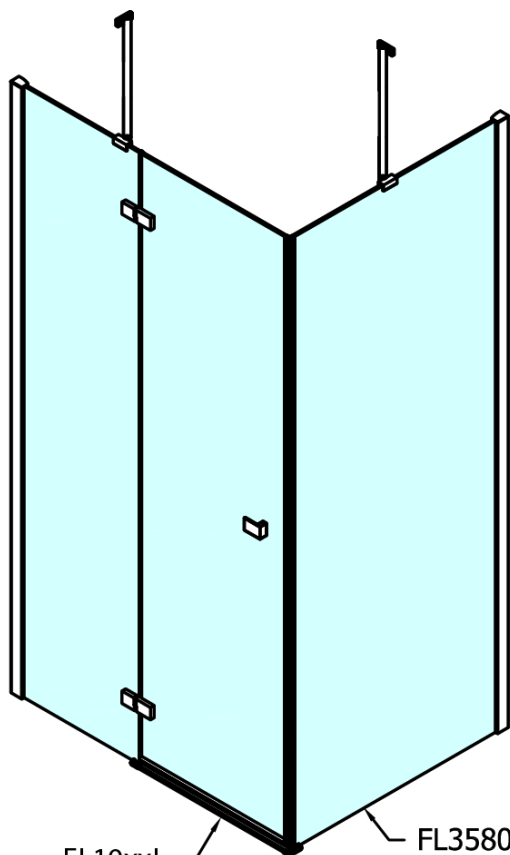

## Size

Width: 1100 mm

Height: 2000 mm

## Properties

Profile colour: Chrome - polished aluminum

Shape: Combinable door

Type of opening: Single pivot door

Glass colour: TRANSPARENT glass

Glass finish: Antidrop

Glass thickness: 8 mm

Weight / Piece: 49.0 kg

## Spare parts

Acrylic seal glass/floor (shower tray), length 1000mm for 8mm glass (Order code: 309D-08)

Acrylic gasket between glass 8mm, flag (Order code: NDFL0503)

Technical sheet

FL10xxL  
FL11xxL

FL10xxR  
FL11xxR

	A (mm)	B (mm)	C (mm)
FL1080	785-801	≈ 210	779-795
FL1090	885-901	≈ 310	879-895
FL1010	985-1001	≈ 410	979-995
FL1011	1085-1101	≈ 510	1079-1095
FL1012	1185-1201	≈ 610	1179-1195
FL1113	1285-1301	≈ 710	1279-1295
FL1114	1385-1401	≈ 810	1379-1395
FL1115	1485-1501	≈ 910	1479-1495