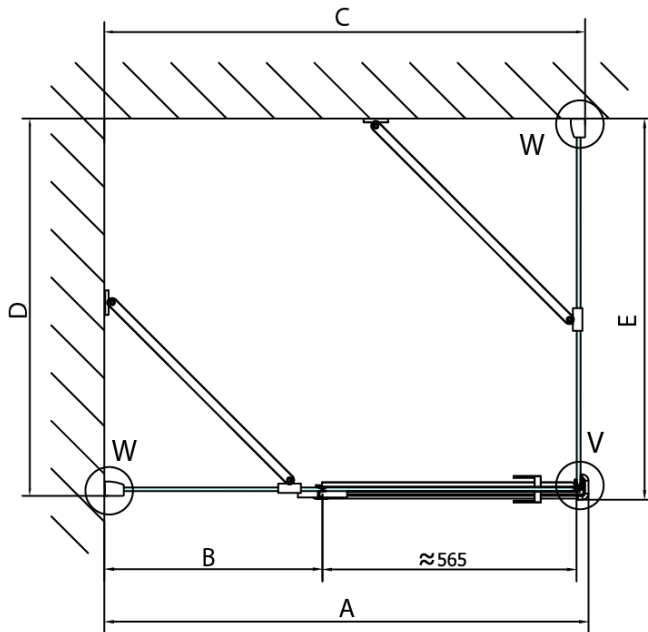

Warranty: 2 years

Spare parts

Acrylic seal glass/floor (shower tray), length 1000mm for 8mm glass (Order code: 309D-08)

Acrylic gasket between glass 8mm, flag (Order code: NDFL0503)

Technical sheet

FL10xxL
FL11xxL

FL10xxR
FL11xxR

| | A (mm) | B (mm) | C (mm) |
|--------|-----------|--------|-----------|
| FL1080 | 785-801 | ≈ 210 | 779-795 |
| FL1090 | 885-901 | ≈ 310 | 879-895 |
| FL1010 | 985-1001 | ≈ 410 | 979-995 |
| FL1011 | 1085-1101 | ≈ 510 | 1079-1095 |
| FL1012 | 1185-1201 | ≈ 610 | 1179-1195 |
| FL1113 | 1285-1301 | ≈ 710 | 1279-1295 |
| FL1114 | 1385-1401 | ≈ 810 | 1379-1395 |
| FL1115 | 1485-1501 | ≈ 910 | 1479-1495 |

FL10xxL
FL11xxL

FL3580
FL3590
FL3510
FL3511
FL3512

FL3580
FL3590
FL3510
FL3511
FL3512

FL10xxR
FL11xxR

| Dveře | A (mm) | B (mm) | C (mm) |
|--------|-----------|--------|-----------|
| FL1080 | 785-801 | ≈ 200 | 779-795 |
| FL1090 | 885-901 | ≈ 300 | 879-895 |
| FL1010 | 985-1001 | ≈ 400 | 979-995 |
| FL1011 | 1085-1101 | ≈ 500 | 1079-1095 |
| FL1012 | 1185-1201 | ≈ 600 | 1179-1195 |
| FL1113 | 1285-1301 | ≈ 700 | 1279-1295 |
| FL1114 | 1385-1401 | ≈ 800 | 1379-1395 |
| FL1115 | 1485-1501 | ≈ 900 | 1479-1495 |

Stavební připravenost pro montáž na dlažbu
 kóty x,y = Rozměr k vnitřní straně skla

Construction readiness for floor mounting
 dimensions x, y = Dimension to the inside of the glass

| Dveře | X (mm) | B (mm) |
|--------|--------|--------|
| FL1080 | 768 | ≈ 200 |
| FL1090 | 868 | ≈ 300 |
| FL1010 | 968 | ≈ 400 |
| FL1011 | 1068 | ≈ 500 |
| FL1012 | 1168 | ≈ 600 |
| FL1113 | 1268 | ≈ 700 |
| FL1114 | 1368 | ≈ 800 |
| FL1115 | 1468 | ≈ 900 |