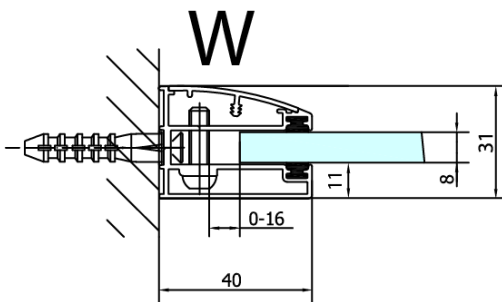

Warranty: 2 years

Spare parts

Acrylic seal glass/floor (shower tray), length 1000mm for 8mm glass (Order code: 309D-08)

Acrylic gasket between glass 8mm, flag (Order code: NDFL0503)

Technical sheet

FL10xxL
FL11xxL

FL10xxR
FL11xxR

| | A (mm) | B (mm) | C (mm) |
|--------|-----------|--------|-----------|
| FL1080 | 785-801 | ≈ 210 | 779-795 |
| FL1090 | 885-901 | ≈ 310 | 879-895 |
| FL1010 | 985-1001 | ≈ 410 | 979-995 |
| FL1011 | 1085-1101 | ≈ 510 | 1079-1095 |
| FL1012 | 1185-1201 | ≈ 610 | 1179-1195 |
| FL1113 | 1285-1301 | ≈ 710 | 1279-1295 |
| FL1114 | 1385-1401 | ≈ 810 | 1379-1395 |
| FL1115 | 1485-1501 | ≈ 910 | 1479-1495 |

FL10xxL
FL11xxL

FL3580
FL3590
FL3510
FL3511
FL3512

FL3580
FL3590
FL3510
FL3511
FL3512

FL10xxR
FL11xxR

| Dveře | A (mm) | B (mm) | C (mm) |
|--------|-----------|--------|-----------|
| FL1080 | 785-801 | ≈ 200 | 779-795 |
| FL1090 | 885-901 | ≈ 300 | 879-895 |
| FL1010 | 985-1001 | ≈ 400 | 979-995 |
| FL1011 | 1085-1101 | ≈ 500 | 1079-1095 |
| FL1012 | 1185-1201 | ≈ 600 | 1179-1195 |
| FL1113 | 1285-1301 | ≈ 700 | 1279-1295 |
| FL1114 | 1385-1401 | ≈ 800 | 1379-1395 |
| FL1115 | 1485-1501 | ≈ 900 | 1479-1495 |

Stavební připravenost pro montáž na dlažbu
 kóty x,y = Rozměr k vnitřní straně skla

Construction readiness for floor mounting
 dimensions x, y = Dimension to the inside of the glass

| Dveře | X (mm) | B (mm) |
|--------|--------|--------|
| FL1080 | 768 | ≈ 200 |
| FL1090 | 868 | ≈ 300 |
| FL1010 | 968 | ≈ 400 |
| FL1011 | 1068 | ≈ 500 |
| FL1012 | 1168 | ≈ 600 |
| FL1113 | 1268 | ≈ 700 |
| FL1114 | 1368 | ≈ 800 |
| FL1115 | 1468 | ≈ 900 |