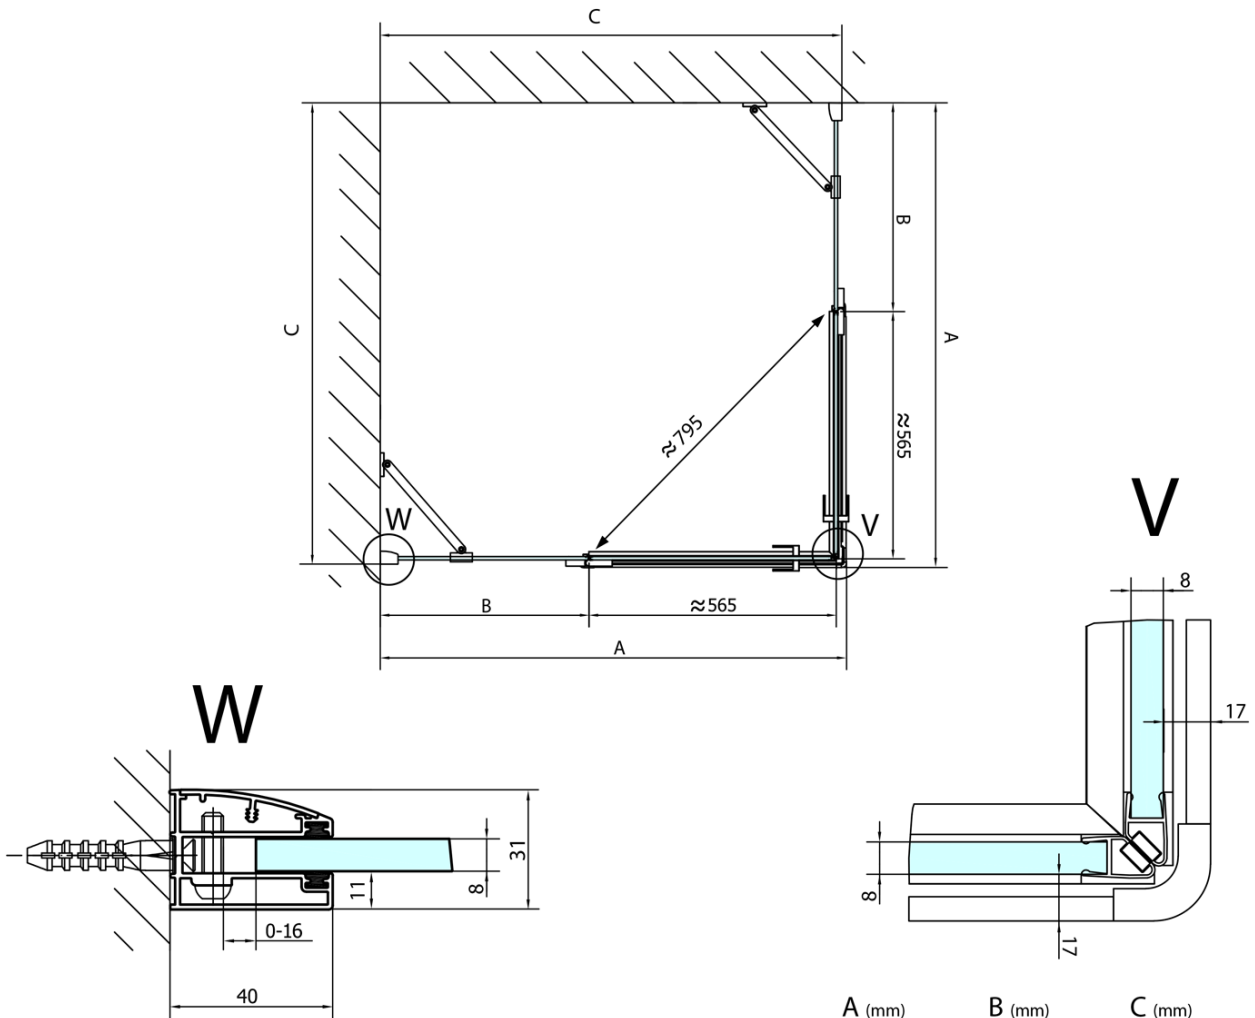

Profile colour: Chrome - polished aluminum

Shape: Combinable door

Type of opening: Single pivot door

Glass colour: TRANSPARENT glass

Glass finish: Antidrop

Glass thickness: 8 mm

Weight / Piece: 49.0 kg

Packaging: 1 Piece

Warranty: 2 years

Spare parts

Acrylic seal glass/floor (shower tray), length 1000mm for 8mm glass (Order code: 309D-08)

Acrylic gasket between glass 8mm, flag (Order code: NDFL0503)

Technical sheet

FL10xxL
FL11xxL

FL10xxR
FL11xxR

| | A (mm) | B (mm) | C (mm) |
|--------|-----------|--------|-----------|
| FL1080 | 785-801 | ≈ 210 | 779-795 |
| FL1090 | 885-901 | ≈ 310 | 879-895 |
| FL1010 | 985-1001 | ≈ 410 | 979-995 |
| FL1011 | 1085-1101 | ≈ 510 | 1079-1095 |
| FL1012 | 1185-1201 | ≈ 610 | 1179-1195 |
| FL1113 | 1285-1301 | ≈ 710 | 1279-1295 |
| FL1114 | 1385-1401 | ≈ 810 | 1379-1395 |
| FL1115 | 1485-1501 | ≈ 910 | 1479-1495 |

FL10xxL
FL11xxL

FL3580
FL3590
FL3510
FL3511
FL3512

FL3580
FL3590
FL3510
FL3511
FL3512

FL10xxR
FL11xxR

| Dveře | A (mm) | B (mm) | C (mm) |
|--------|-----------|--------|-----------|
| FL1080 | 785-801 | ≈ 200 | 779-795 |
| FL1090 | 885-901 | ≈ 300 | 879-895 |
| FL1010 | 985-1001 | ≈ 400 | 979-995 |
| FL1011 | 1085-1101 | ≈ 500 | 1079-1095 |
| FL1012 | 1185-1201 | ≈ 600 | 1179-1195 |
| FL1113 | 1285-1301 | ≈ 700 | 1279-1295 |
| FL1114 | 1385-1401 | ≈ 800 | 1379-1395 |
| FL1115 | 1485-1501 | ≈ 900 | 1479-1495 |