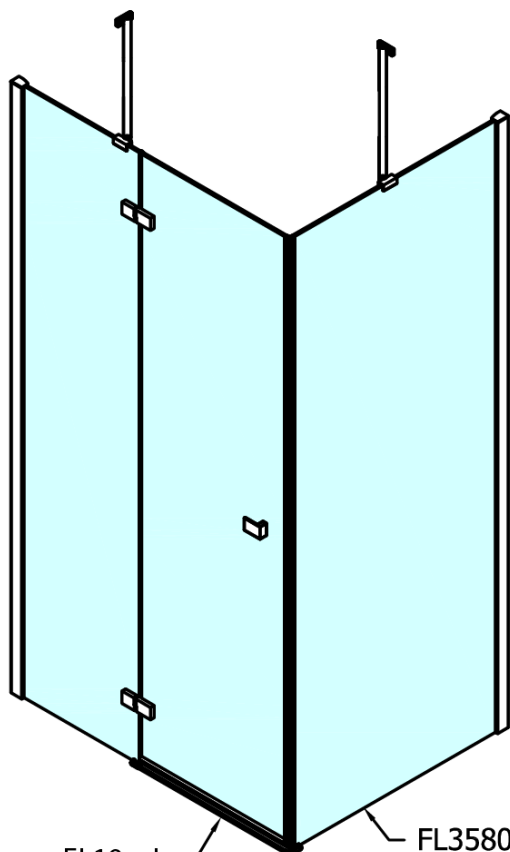

## Size

Width: 1000 mm

Height: 2000 mm

## Properties

Profile colour: Chrome - polished aluminum

Shape: Combinable door

Type of opening: Single pivot door

Glass colour: TRANSPARENT glass

Glass finish: Antidrop

Glass thickness: 8 mm

Weight / Piece: 47.0 kg

## Spare parts

Acrylic seal glass/floor (shower tray), length 1000mm for 8mm glass (Order code: 309D-08)

Acrylic gasket between glass 8mm, flag (Order code: NDFL0503)

Technical sheet

FL10xxL  
FL11xxL

FL10xxR  
FL11xxR

	A (mm)	B (mm)	C (mm)
FL1080	785-801	≈ 210	779-795
FL1090	885-901	≈ 310	879-895
FL1010	985-1001	≈ 410	979-995
FL1011	1085-1101	≈ 510	1079-1095
FL1012	1185-1201	≈ 610	1179-1195
FL1113	1285-1301	≈ 710	1279-1295
FL1114	1385-1401	≈ 810	1379-1395
FL1115	1485-1501	≈ 910	1479-1495