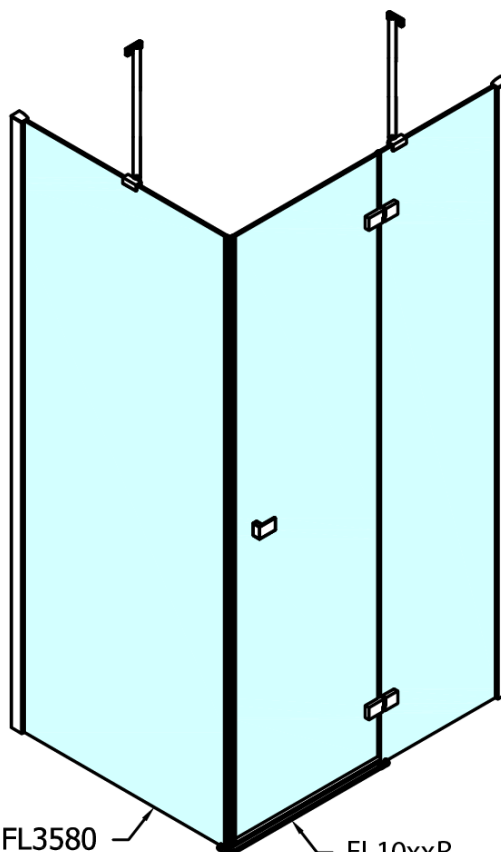

FL3580
FL3590
FL3510
FL3511
FL3512

FL10xxR
FL11xxR