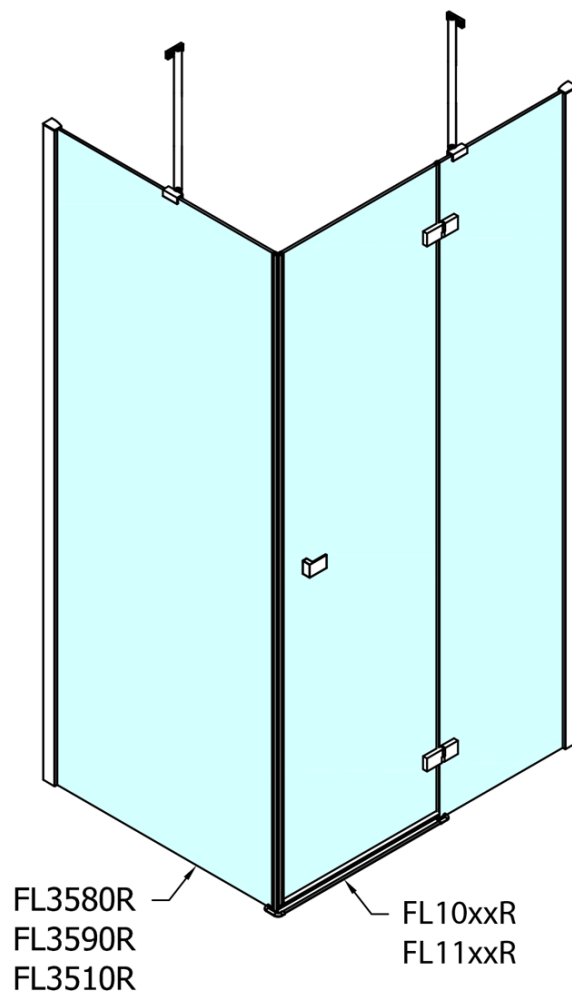

Profile colour: Chrome - polished aluminum

Shape: Combinable door

Type of opening: Single pivot door

Glass colour: TRANSPARENT glass

Glass finish: Antidrop

Glass thickness: 8 mm

Weight / Piece: 42.0 kg

Packaging: 1 Piece

Warranty: 2 years

Spare parts

Acrylic seal glass/floor (shower tray), length 1000mm for 8mm glass (Order code: 309D-08)

Acrylic gasket between glass 8mm, flag (Order code: NDFL0503)

Technical sheet

FL10xxL
FL11xxL

FL10xxR
FL11xxR

| | A (mm) | B (mm) | C (mm) |
|--------|-----------|--------|-----------|
| FL1080 | 785-801 | ≈ 210 | 779-795 |
| FL1090 | 885-901 | ≈ 310 | 879-895 |
| FL1010 | 985-1001 | ≈ 410 | 979-995 |
| FL1011 | 1085-1101 | ≈ 510 | 1079-1095 |
| FL1012 | 1185-1201 | ≈ 610 | 1179-1195 |
| FL1113 | 1285-1301 | ≈ 710 | 1279-1295 |
| FL1114 | 1385-1401 | ≈ 810 | 1379-1395 |
| FL1115 | 1485-1501 | ≈ 910 | 1479-1495 |

| Dveře | A (mm) | B (mm) | C (mm) |
|--------|-----------|--------|-----------|
| FL1080 | 785-801 | ≈ 200 | 779-795 |
| FL1090 | 885-901 | ≈ 300 | 879-895 |
| FL1010 | 985-1001 | ≈ 400 | 979-995 |
| FL1011 | 1085-1101 | ≈ 500 | 1079-1095 |
| FL1012 | 1185-1201 | ≈ 600 | 1179-1195 |
| FL1113 | 1285-1301 | ≈ 700 | 1279-1295 |
| FL1114 | 1385-1401 | ≈ 800 | 1379-1395 |
| FL1115 | 1485-1501 | ≈ 900 | 1479-1495 |