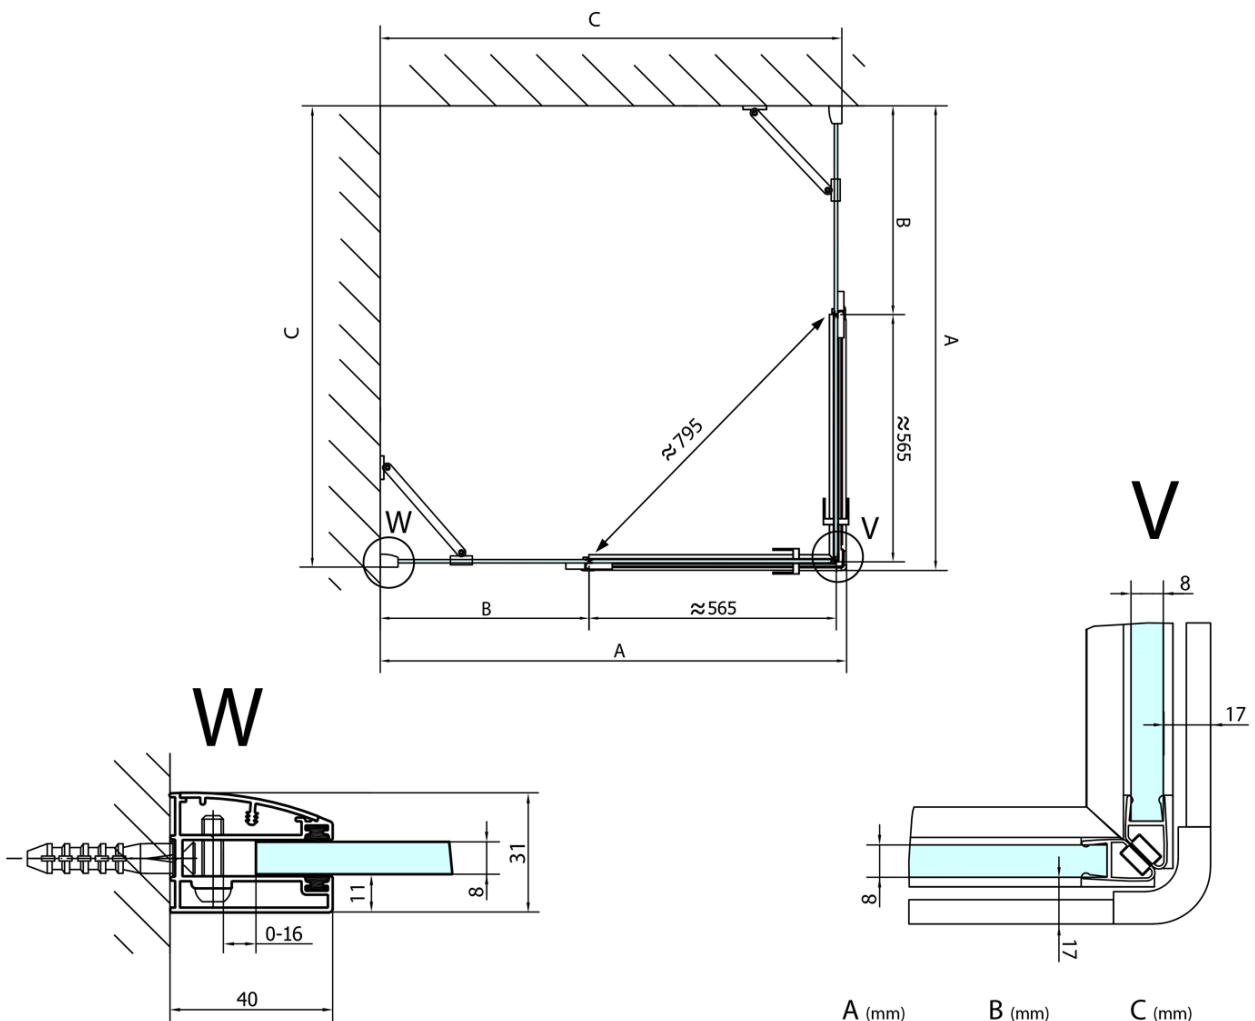

Profile colour: Chrome - polished aluminum

Shape: Combinable door

Type of opening: Single pivot door

Glass colour: TRANSPARENT glass

Glass finish: Antidrop

Glass thickness: 8 mm

Weight / Piece: 42.0 kg

Packaging: 1 Piece

Warranty: 2 years

Spare parts

Acrylic seal glass/floor (shower tray), length 1000mm for 8mm glass (Order code: 309D-08)

Acrylic gasket between glass 8mm, flag (Order code: NDFL0503)

Technical sheet

FL10xxL
FL11xxL

FL10xxR
FL11xxR

| | A (mm) | B (mm) | C (mm) |
|--------|-----------|--------|-----------|
| FL1080 | 785-801 | ≈ 210 | 779-795 |
| FL1090 | 885-901 | ≈ 310 | 879-895 |
| FL1010 | 985-1001 | ≈ 410 | 979-995 |
| FL1011 | 1085-1101 | ≈ 510 | 1079-1095 |
| FL1012 | 1185-1201 | ≈ 610 | 1179-1195 |
| FL1113 | 1285-1301 | ≈ 710 | 1279-1295 |
| FL1114 | 1385-1401 | ≈ 810 | 1379-1395 |
| FL1115 | 1485-1501 | ≈ 910 | 1479-1495 |

| Dveře | A (mm) | B (mm) | C (mm) |
|--------|-----------|--------|-----------|
| FL1080 | 785-801 | ≈ 200 | 779-795 |
| FL1090 | 885-901 | ≈ 300 | 879-895 |
| FL1010 | 985-1001 | ≈ 400 | 979-995 |
| FL1011 | 1085-1101 | ≈ 500 | 1079-1095 |
| FL1012 | 1185-1201 | ≈ 600 | 1179-1195 |
| FL1113 | 1285-1301 | ≈ 700 | 1279-1295 |
| FL1114 | 1385-1401 | ≈ 800 | 1379-1395 |
| FL1115 | 1485-1501 | ≈ 900 | 1479-1495 |