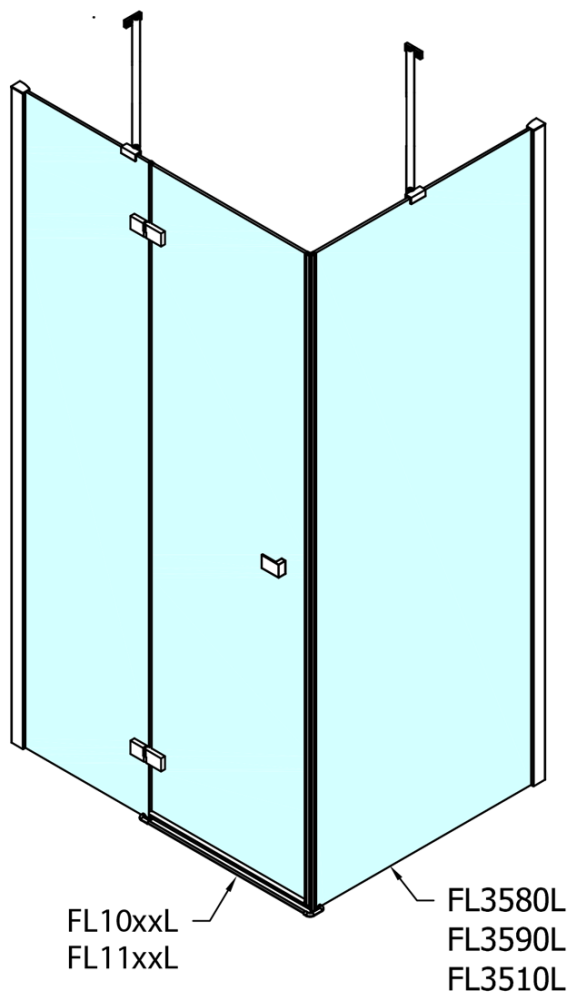

Profile colour: Chrome - polished aluminum

Shape: Combinable door

Type of opening: Single pivot door

Glass colour: TRANSPARENT glass

Glass finish: Antidrop

Glass thickness: 8 mm

Weight / Piece: 42.0 kg

Packaging: 1 Piece

Warranty: 2 years

Spare parts

Acrylic seal glass/floor (shower tray), length 1000mm for 8mm glass (Order code: 309D-08)

Acrylic gasket between glass 8mm, flag (Order code: NDFL0503)

Technical sheet

FL10xxL
FL11xxL

FL10xxR
FL11xxR

| | A (mm) | B (mm) | C (mm) |
|--------|-----------|--------|-----------|
| FL1080 | 785-801 | ≈ 210 | 779-795 |
| FL1090 | 885-901 | ≈ 310 | 879-895 |
| FL1010 | 985-1001 | ≈ 410 | 979-995 |
| FL1011 | 1085-1101 | ≈ 510 | 1079-1095 |
| FL1012 | 1185-1201 | ≈ 610 | 1179-1195 |
| FL1113 | 1285-1301 | ≈ 710 | 1279-1295 |
| FL1114 | 1385-1401 | ≈ 810 | 1379-1395 |
| FL1115 | 1485-1501 | ≈ 910 | 1479-1495 |

| Dveře | A (mm) | B (mm) | C (mm) |
|--------|-----------|--------|-----------|
| FL1080 | 785-801 | ≈ 200 | 779-795 |
| FL1090 | 885-901 | ≈ 300 | 879-895 |
| FL1010 | 985-1001 | ≈ 400 | 979-995 |
| FL1011 | 1085-1101 | ≈ 500 | 1079-1095 |
| FL1012 | 1185-1201 | ≈ 600 | 1179-1195 |
| FL1113 | 1285-1301 | ≈ 700 | 1279-1295 |
| FL1114 | 1385-1401 | ≈ 800 | 1379-1395 |
| FL1115 | 1485-1501 | ≈ 900 | 1479-1495 |