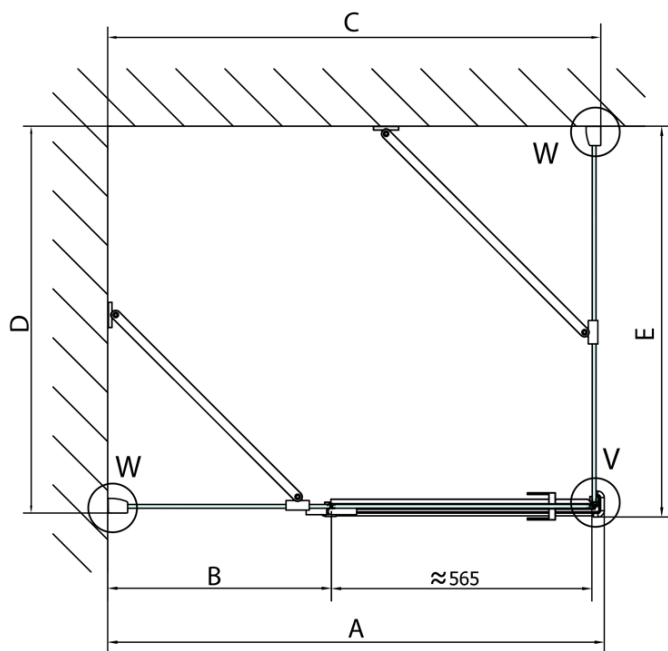

Dveře	A (mm)	B (mm)	C (mm)
FL1080	785-801	≈ 200	779-795
FL1090	885-901	≈ 300	879-895
FL1010	985-1001	≈ 400	979-995
FL1011	1085-1101	≈ 500	1079-1095
FL1012	1185-1201	≈ 600	1179-1195
FL1113	1285-1301	≈ 700	1279-1295
FL1114	1385-1401	≈ 800	1379-1395
FL1115	1485-1501	≈ 900	1479-1495

Boční stěna	E	D
FL3580	785-801	779-795
FL3590	885-901	879-895
FL3510	985-1001	979-995