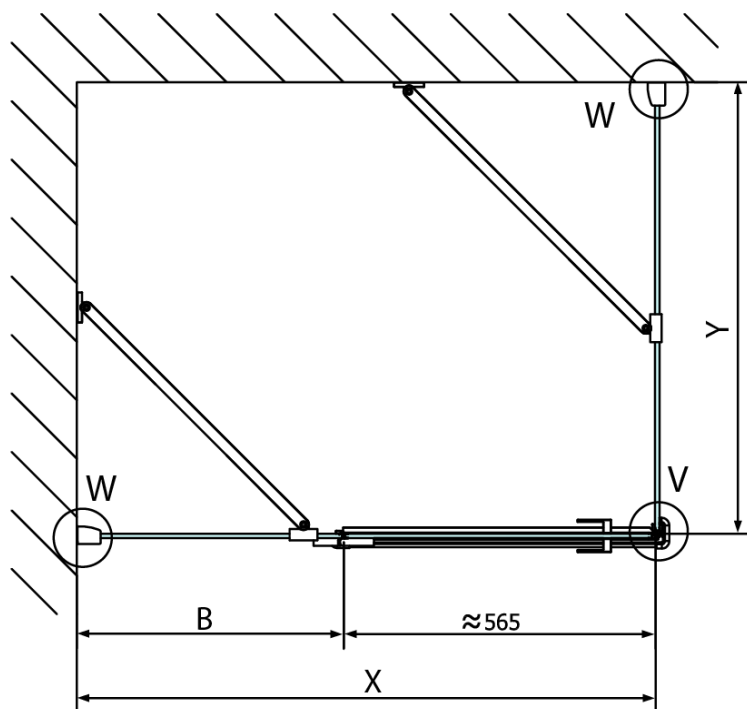

Warranty: 2 years

Spare parts

Acrylic seal glass/floor (shower tray), length 1000mm for 8mm glass (Order code: 309D-08)

Acrylic gasket between glass 8mm, flag (Order code: NDFL0503)

Technical sheet

FL10xxL
FL11xxL

FL10xxR
FL11xxR

| | A (mm) | B (mm) | C (mm) |
|--------|-----------|--------|-----------|
| FL1080 | 785-801 | ≈ 210 | 779-795 |
| FL1090 | 885-901 | ≈ 310 | 879-895 |
| FL1010 | 985-1001 | ≈ 410 | 979-995 |
| FL1011 | 1085-1101 | ≈ 510 | 1079-1095 |
| FL1012 | 1185-1201 | ≈ 610 | 1179-1195 |
| FL1113 | 1285-1301 | ≈ 710 | 1279-1295 |
| FL1114 | 1385-1401 | ≈ 810 | 1379-1395 |
| FL1115 | 1485-1501 | ≈ 910 | 1479-1495 |

| Dveře | A (mm) | B (mm) | C (mm) |
|--------|-----------|--------|-----------|
| FL1080 | 785-801 | ≈ 200 | 779-795 |
| FL1090 | 885-901 | ≈ 300 | 879-895 |
| FL1010 | 985-1001 | ≈ 400 | 979-995 |
| FL1011 | 1085-1101 | ≈ 500 | 1079-1095 |
| FL1012 | 1185-1201 | ≈ 600 | 1179-1195 |
| FL1113 | 1285-1301 | ≈ 700 | 1279-1295 |
| FL1114 | 1385-1401 | ≈ 800 | 1379-1395 |
| FL1115 | 1485-1501 | ≈ 900 | 1479-1495 |

Construction readiness for floor mounting
 dimensions x, y = Dimension to the inside of the glass

| Dveře | X (mm) | B (mm) |
|--------|--------|--------|
| FL1080 | 768 | ≈ 200 |
| FL1090 | 868 | ≈ 300 |
| FL1010 | 968 | ≈ 400 |
| FL1011 | 1068 | ≈ 500 |
| FL1012 | 1168 | ≈ 600 |
| FL1113 | 1268 | ≈ 700 |
| FL1114 | 1368 | ≈ 800 |
| FL1115 | 1468 | ≈ 900 |