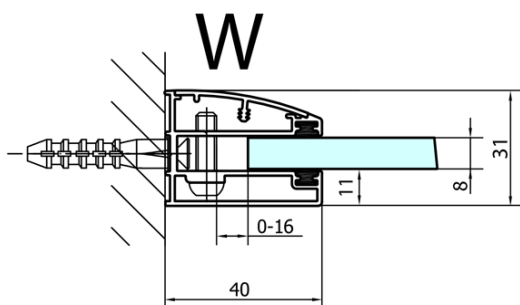

Dveře	A (mm)	B (mm)	C (mm)
FL1080	785-801	≈ 200	779-795
FL1090	885-901	≈ 300	879-895
FL1010	985-1001	≈ 400	979-995
FL1011	1085-1101	≈ 500	1079-1095
FL1012	1185-1201	≈ 600	1179-1195
FL1113	1285-1301	≈ 700	1279-1295
FL1114	1385-1401	≈ 800	1379-1395
FL1115	1485-1501	≈ 900	1479-1495

Boční stěna	E	D
FL3580	785-801	779-795
FL3590	885-901	879-895
FL3510	985-1001	979-995