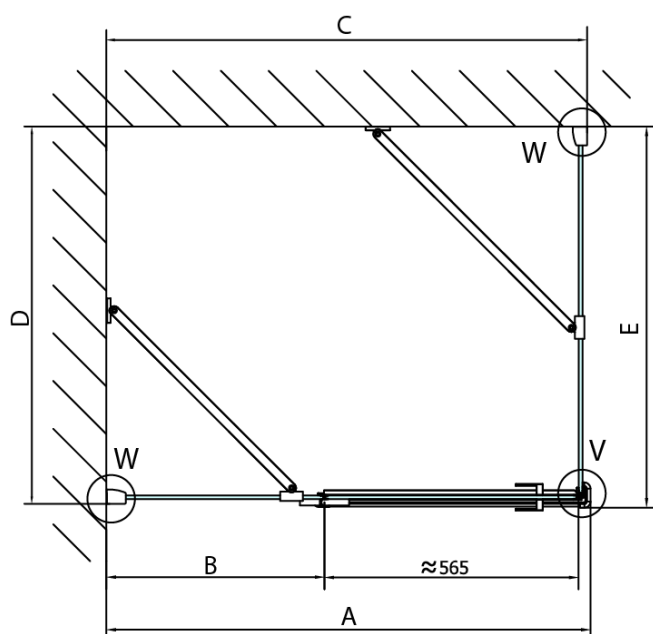

### Size

Width: 800 mm

Height: 2000 mm

### Properties

Profile colour: Chrome - polished aluminum

Shape: Combinable door

Type of opening: Single pivot door

Glass colour: TRANSPARENT glass

Glass finish: Antidrop

Glass thickness: 8 mm

Weight / Piece: 42.0 kg

### Spare parts

Acrylic seal glass/floor (shower tray), length 1000mm for 8mm glass (Order code: 309D-08)

Acrylic gasket between glass 8mm, flag (Order code: NDFL0503)

Technical sheet

Dveře	A (mm)	B (mm)	C (mm)
FL1080	785-801	≈ 200	779-795
FL1090	885-901	≈ 300	879-895
FL1010	985-1001	≈ 400	979-995
FL1011	1085-1101	≈ 500	1079-1095
FL1012	1185-1201	≈ 600	1179-1195
FL1113	1285-1301	≈ 700	1279-1295
FL1114	1385-1401	≈ 800	1379-1395
FL1115	1485-1501	≈ 900	1479-1495

Construction readiness for floor mounting  
 dimensions x, y = Dimension to the inside of the glass

Dveře	X (mm)	B (mm)
FL1080	768	≈ 200
FL1090	868	≈ 300
FL1010	968	≈ 400
FL1011	1068	≈ 500
FL1012	1168	≈ 600
FL1113	1268	≈ 700
FL1114	1368	≈ 800
FL1115	1468	≈ 900