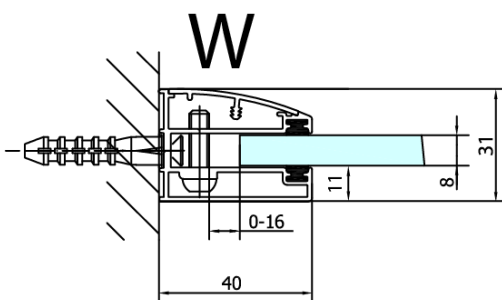

Technical sheet

Dveře	A (mm)	B (mm)	C (mm)
FL1080	785-801	≈ 200	779-795
FL1090	885-901	≈ 300	879-895
FL1010	985-1001	≈ 400	979-995
FL1011	1085-1101	≈ 500	1079-1095
FL1012	1185-1201	≈ 600	1179-1195
FL1113	1285-1301	≈ 700	1279-1295
FL1114	1385-1401	≈ 800	1379-1395
FL1115	1485-1501	≈ 900	1479-1495

Boční stěna	E	D
FL3580	785-801	779-795
FL3590	885-901	879-895
FL3510	985-1001	979-995
FL3511	1085-1101	1079-1095
FL3512	1185-1201	1179-1195