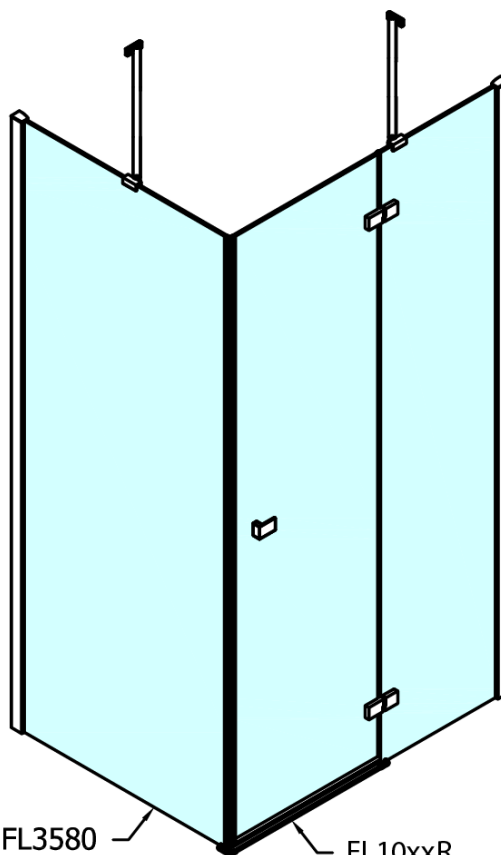

FL3580
FL3590
FL3510
FL3511
FL3512

FL10xxR
FL11xxR