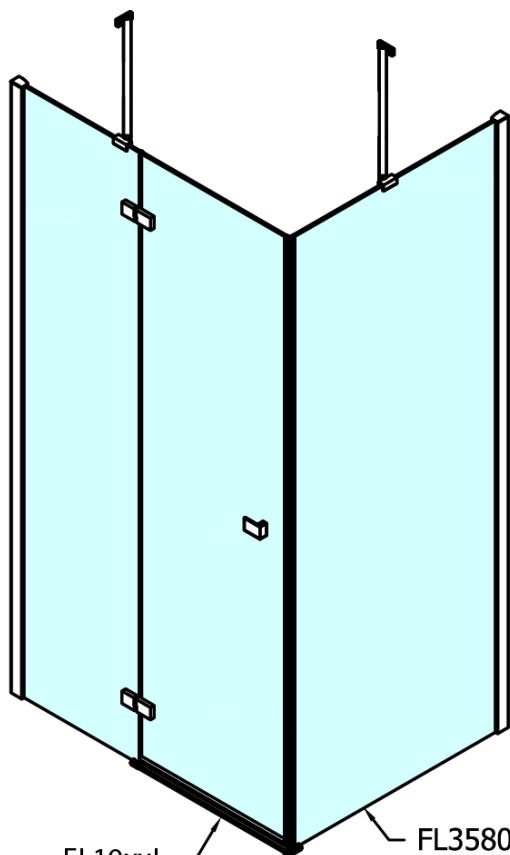

FORTIS Shower Door 800mm, clear glass/left

Order code: FL1080L

Basic information

Brand: Polysan

Series: FORTIS

Size

Width: 800 mm

Height: 2000 mm

Properties

Profile colour: Chrome - polished aluminum

Shape: Combinable door

Type of opening: Single pivot door

Glass colour: TRANSPARENT glass

Glass finish: Antidrop

Glass thickness: 8 mm

Weight / Piece: 42.0 kg

Packaging: 1 Piece

Warranty: 2 years

Spare parts

Bottom seal for door, glass 8mm, 1000mm (Order code: 309D-08)

Vertical seal between glass 8mm (Order code: NDFL0503)

Technical sheet

Dveře	A (mm)	B (mm)	C (mm)
FL1080	785-801	≈ 200	779-795
FL1090	885-901	≈ 300	879-895
FL1010	985-1001	≈ 400	979-995
FL1011	1085-1101	≈ 500	1079-1095
FL1012	1185-1201	≈ 600	1179-1195
FL1113	1285-1301	≈ 700	1279-1295
FL1114	1385-1401	≈ 800	1379-1395
FL1115	1485-1501	≈ 900	1479-1495

Boční stěna	E	D
FL3580	785-801	779-795
FL3590	885-901	879-895
FL3510	985-1001	979-995
FL3511	1085-1101	1079-1095
FL3512	1185-1201	1179-1195

FL10xxL
FL11xxL

FL10xxR
FL11xxR

	A (mm)	B (mm)	C (mm)
FL1080	785-801	≈ 210	779-795
FL1090	885-901	≈ 310	879-895
FL1010	985-1001	≈ 410	979-995
FL1011	1085-1101	≈ 510	1079-1095
FL1012	1185-1201	≈ 610	1179-1195
FL1113	1285-1301	≈ 710	1279-1295
FL1114	1385-1401	≈ 810	1379-1395
FL1115	1485-1501	≈ 910	1479-1495