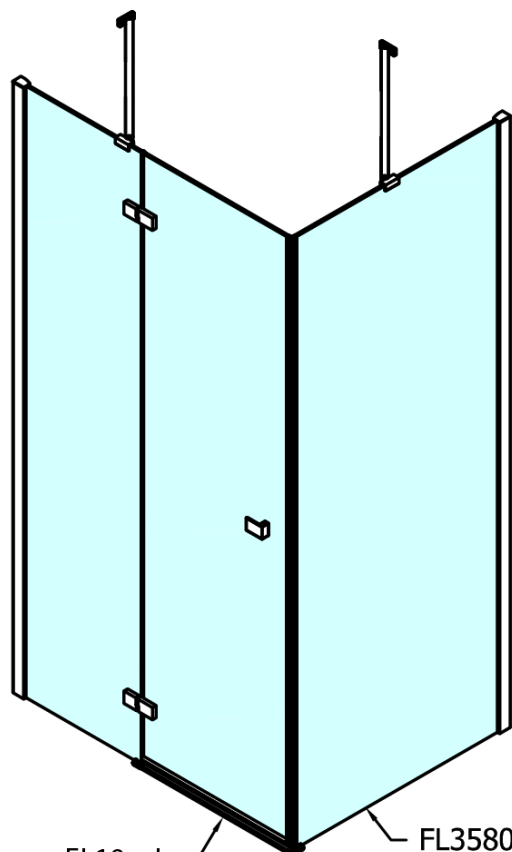

FORTIS Shower Door 800mm, clear glass/left

Order code: FL1080L

Basic information

Brand: Polysan

Series: FORTIS

Size

Width: 800 mm

Height: 2000 mm

Properties

Profile colour: Chrome - polished aluminum

Shape: Combinable door

Type of opening: Single pivot door

Glass colour: TRANSPARENT glass

Glass finish: Antidrop

Glass thickness: 8 mm

Weight / Piece: 42.0 kg

Packaging: 1 Piece

Warranty: 2 years

Spare parts

Acrylic seal glass/floor (shower tray), length 1000mm for 8mm glass (Order code: 309D-08)

Acrylic gasket between glass 8mm, flag (Order code: NDFL0503)

Technical sheet

Boční stěna	E	D
FL3580	785-801	779-795
FL3590	885-901	879-895
FL3510	985-1001	979-995
FL3511	1085-1101	1079-1095
FL3512	1185-1201	1179-1195

FL10xxL
FL11xxL

FL10xxR
FL11xxR

	A (mm)	B (mm)	C (mm)
FL1080	785-801	≈ 210	779-795
FL1090	885-901	≈ 310	879-895
FL1010	985-1001	≈ 410	979-995
FL1011	1085-1101	≈ 510	1079-1095
FL1012	1185-1201	≈ 610	1179-1195
FL1113	1285-1301	≈ 710	1279-1295
FL1114	1385-1401	≈ 810	1379-1395
FL1115	1485-1501	≈ 910	1479-1495