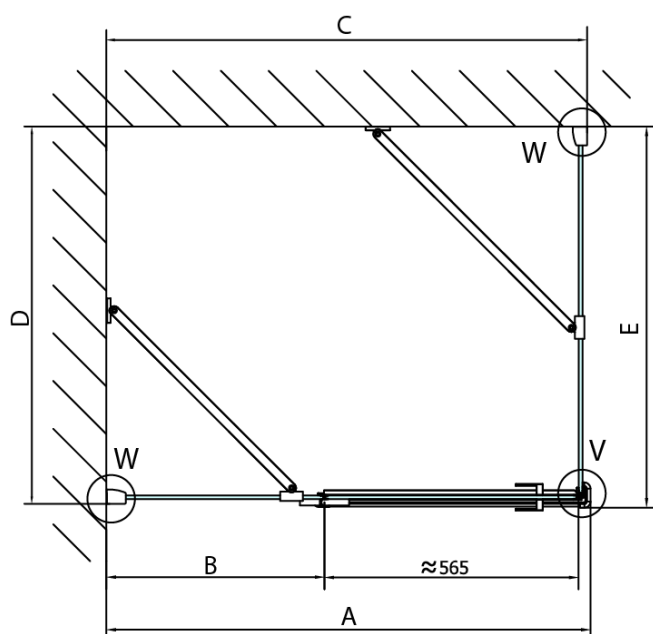

FORTIS Shower Door 800mm, clear glass/left

Order code: FL1080L

Basic information

Brand: Polysan

Series: FORTIS

Size

Width: 800 mm

Height: 2000 mm

Properties

Profile colour: Chrome - polished aluminum

Shape: Combinable door

Type of opening: Single pivot door

Glass colour: TRANSPARENT glass

Glass finish: Antidrop

Glass thickness: 8 mm

Weight / Piece: 42.0 kg

Packaging: 1 Piece

Warranty: 2 years

Spare parts

Acrylic seal glass/floor (shower tray), length 1000mm for 8mm glass (Order code: 309D-08)

Acrylic gasket between glass 8mm, flag (Order code: NDFL0503)

Technical sheet

Dveře	A (mm)	B (mm)	C (mm)
FL1080	785-801	≈ 200	779-795
FL1090	885-901	≈ 300	879-895
FL1010	985-1001	≈ 400	979-995
FL1011	1085-1101	≈ 500	1079-1095
FL1012	1185-1201	≈ 600	1179-1195
FL1113	1285-1301	≈ 700	1279-1295
FL1114	1385-1401	≈ 800	1379-1395
FL1115	1485-1501	≈ 900	1479-1495