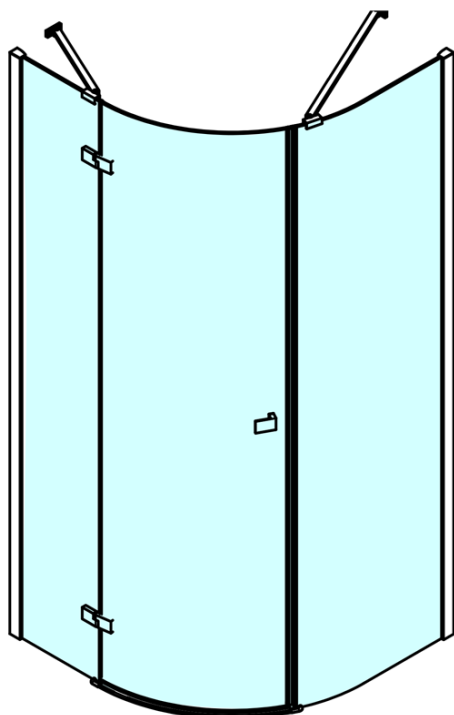

# FORTIS Quadrant Shower Enclosure

### Size

Width: 900 mm  
Height: 2000 mm  
Depth: 900 mm

### Properties

Profile colour: Chrome - polished aluminum  
Shape: Quadrant shower enclosures  
Type of opening: Single pivot door  
Opening direction: Left  
Opening width: 565 mm  
Glass colour: TRANSPARENT glass  
Glass finish: Antidrop  
Glass thickness: 8 mm  
Radius: R550  
Properties: Frameless design  
Weight / Piece: 67.5 kg  
Packaging: 1 Piece  
Warranty: 2 years

### Spare parts

Acrylic gasket between glass 8mm, flag (Order code: NDFL0503)

FORTIS Quadrant Shower Enclosure  
900x900x2000mm, left

Technical sheet

FL5590L

FL5690R

**FORTIS Quadrant Shower Enclosure**  
**900x900x2000mm, left**