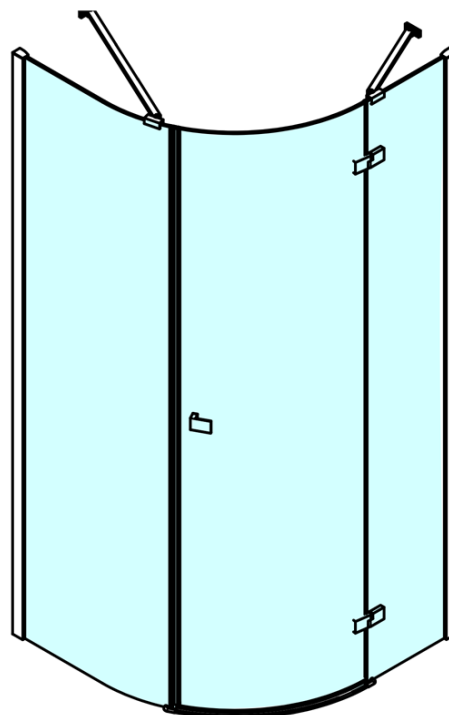

# FORTIS Quadrant Shower Enclosure

### Size

Width: 900 mm  
Height: 2000 mm  
Depth: 900 mm

### Properties

Profile colour: Chrome - polished aluminum  
Shape: Quadrant shower enclosures  
Type of opening: Single pivot door  
Opening direction: Left  
Opening width: 565 mm  
Glass colour: TRANSPARENT glass  
Glass finish: Antidrop  
Glass thickness: 8 mm  
Radius: R550  
Properties: Frameless design  
Weight / Piece: 67.5 kg  
Packaging: 1 Piece  
Warranty: 2 years

### Spare parts

Acrylic gasket between glass 8mm, flag (Order code: NDFL0503)

FORTIS Quadrant Shower Enclosure  
900x900x2000mm, left

Technical sheet

FL5590L

FL5690R

**FORTIS Quadrant Shower Enclosure**  
**900x900x2000mm, left**