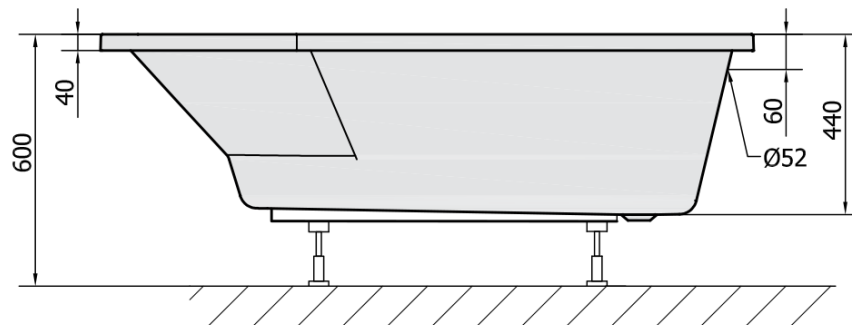

Order code: 20111

Basic information

Brand: Polysan

Size

Length: 1600 mm

Width: 800 mm

Height: 440 mm

Volume: 185 l

Properties

Colour: White

Colour options: According to the Swatch

Material: Acrylate

Shape: Asymmetric

Installation: Built-in

Waste diameter: 52 mm

Properties: Edge height 40 mm (Standard)

Weight / Piece: 20.29 kg

Packaging: 1 Piece

Warranty: 10 years

We recommend buy

1 Piece Sound insulation bath tape, 3m (Order code: 93400)

1 Piece Siphon 6/4", DN40 (Order code: 72693)

1 Piece Bath Support Legs for Acrylic Bath Polysan, 51,5cm, Pair (Order code: PO60-60)

1 Piece PROJEKTA L 160 Front Panel (Order code: 20312)

Technical sheet

VOLUME 185L