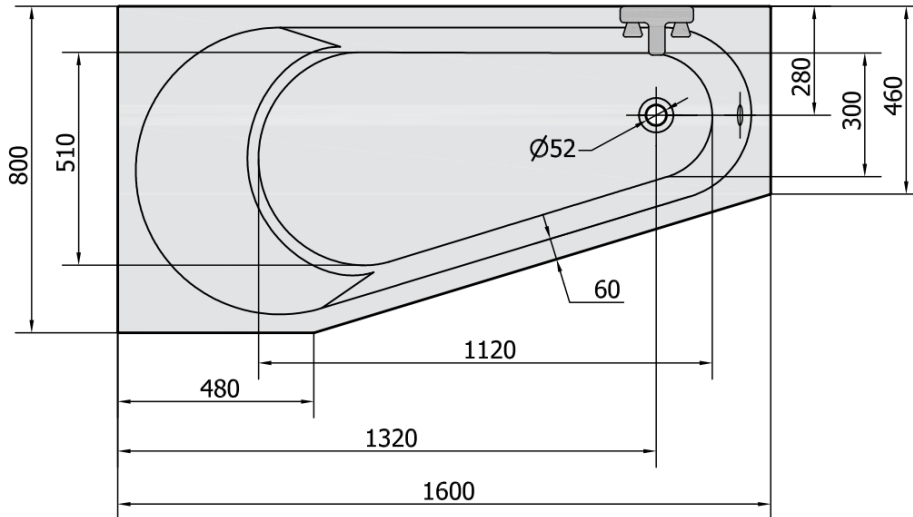

Order code: 20111

Basic information

Brand: Polysan

Size

Length: 1600 mm

Width: 800 mm

Height: 440 mm

Volume: 185 l

Properties

Colour: White

Colour options: According to the Swatch

Material: Acrylate

Shape: Asymmetric

Installation: Built-in

Waste diameter: 52 mm

Properties: Edge height 40 mm (Standard)

Weight / Piece: 20.29 kg

Packaging: 1 Piece

Warranty: 10 years

We recommend buy

1 Piece Sound insulation bath tape, 3m (Order code: 93400)

1 Piece Siphon 6/4", DN40 (Order code: 72693)

1 Piece Bath Support Legs for Acrylic Bath Polysan, 51,5cm, Pair (Order code: PO60-60)

1 Piece PROJEKTA L 160 Front Panel (Order code: 20312)

Technical sheet

VOLUME 185L