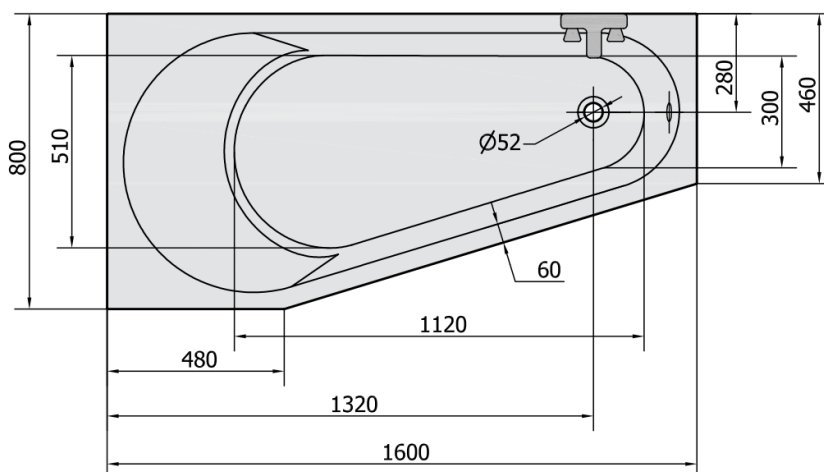

## PROJEKTAL Asymmetric Bath 160x80x44cm, White

Order code: 20111

### Size

Length: 1600 mm  
 Width: 800 mm  
 Height: 440 mm  
 Volume: 185 l

### Technical sheet

VOLUME 185L