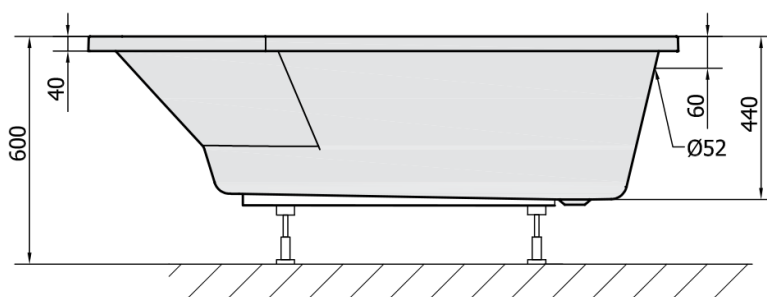

## PROJEKTAL Asymmetric Bath 160x80x44cm, White

Order code: 20111

### Size

Length: 1600 mm  
 Width: 800 mm  
 Height: 440 mm  
 Volume: 185 l

### Technical sheet

VOLUME 185L