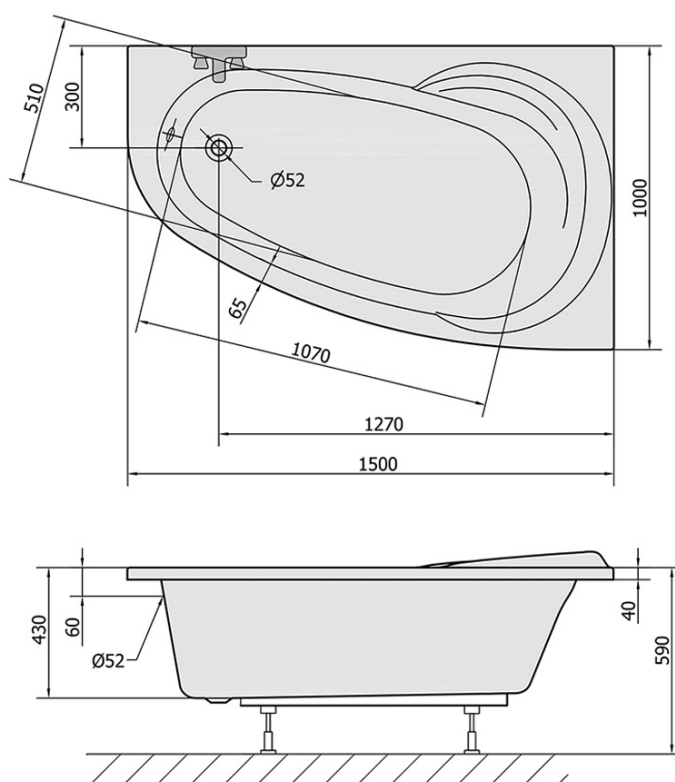

NAOS R Asymmetric Bath 150x100x43cm, White

Order code: 19111

Size

Length: 1500 mm
 Width: 1000 mm
 Height: 430 mm
 Volume: 200 l

Properties

Colour: White
 Material: Acrylate
 Warranty: 10 years

Technical sheet

VOLUME 200L