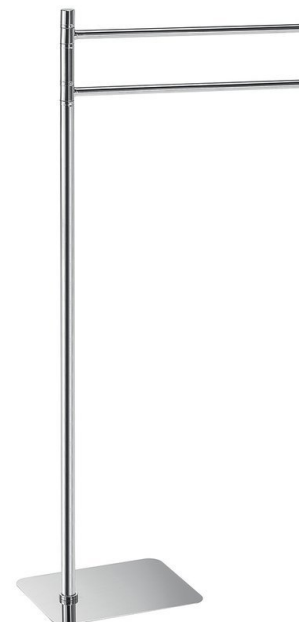

## ARTU Freestanding Towel Holder, square/chrome

Order code: 1131

### Basic information

Brand: Gedy  
Series: FLORI

### Size

Width: 165 mm  
Height: 836 mm  
Depth: 360 mm

### Properties

Colour: Chrome  
Material: Brass  
Shape: Square  
Type: Towel holder: rotary, Towel holder: multi-arm  
Installation: Freestanding  
Weight / Piece: 2.832 kg  
Packaging: 1 Piece  
Warranty: 10 years