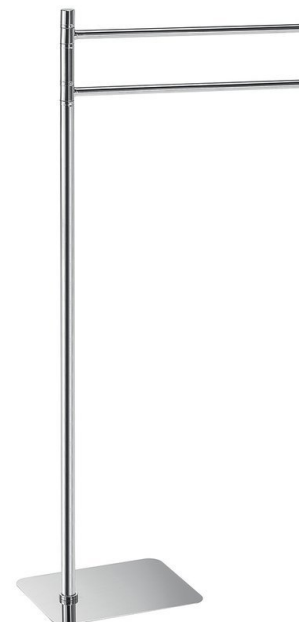

ARTU Freestanding Towel Holder, square/chrome

Order code: 1131

Basic information

Brand: Gedy
Series: FLORI

Size

Width: 165 mm
Height: 836 mm
Depth: 360 mm

Properties

Colour: Chrome
Material: Brass
Shape: Square
Type: Towel holder: rotary, Towel holder: multi-arm
Installation: Freestanding
Weight / Piece: 2.832 kg
Packaging: 1 Piece
Warranty: 10 years