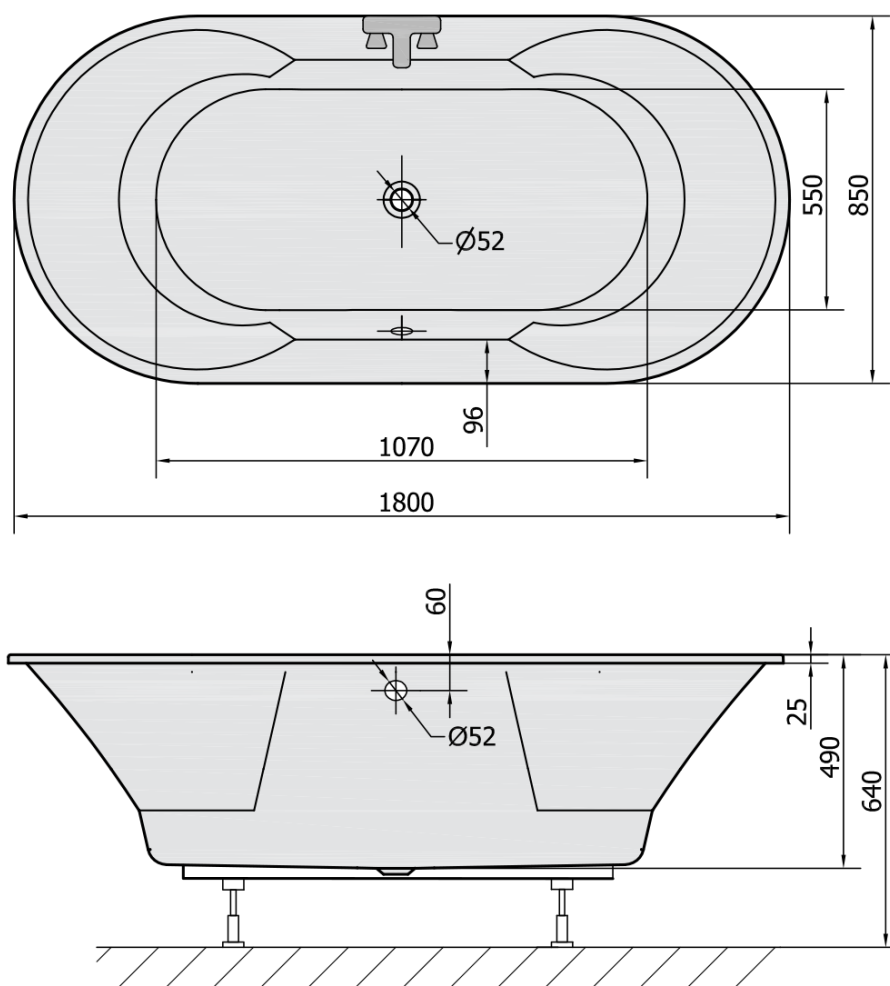

Order code: 16611

Basic information

Brand: Polysan

Size

Length: 1800 mm

Width: 850 mm

Height: 490 mm

Volume: 305 l

Properties

Colour: White

Colour options: According to the Swatch

Material: Acrylate

Shape: Oval

Installation: Built-in

Waste diameter: 52 mm

Properties: Edge height 25 mm

Package does not contain: Trap, Pop Up Bath Waste

Weight / Piece: 27.01 kg

Packaging: 1 Piece

Warranty: 10 years

We recommend buy

1 Piece Bathtub set, bovden mechanism, length 1000mm, plug 72mm, chrome (Order code: 71854)

1 Piece Bath Support Legs for Acrylic Bath Polysan, 74,5cm, Pair (Order code: PO80-80)

1 Piece Bath Trap 6/4", height: 42mm, DN40 (Order code: 71712)

Technical sheet

VOLUME 305L