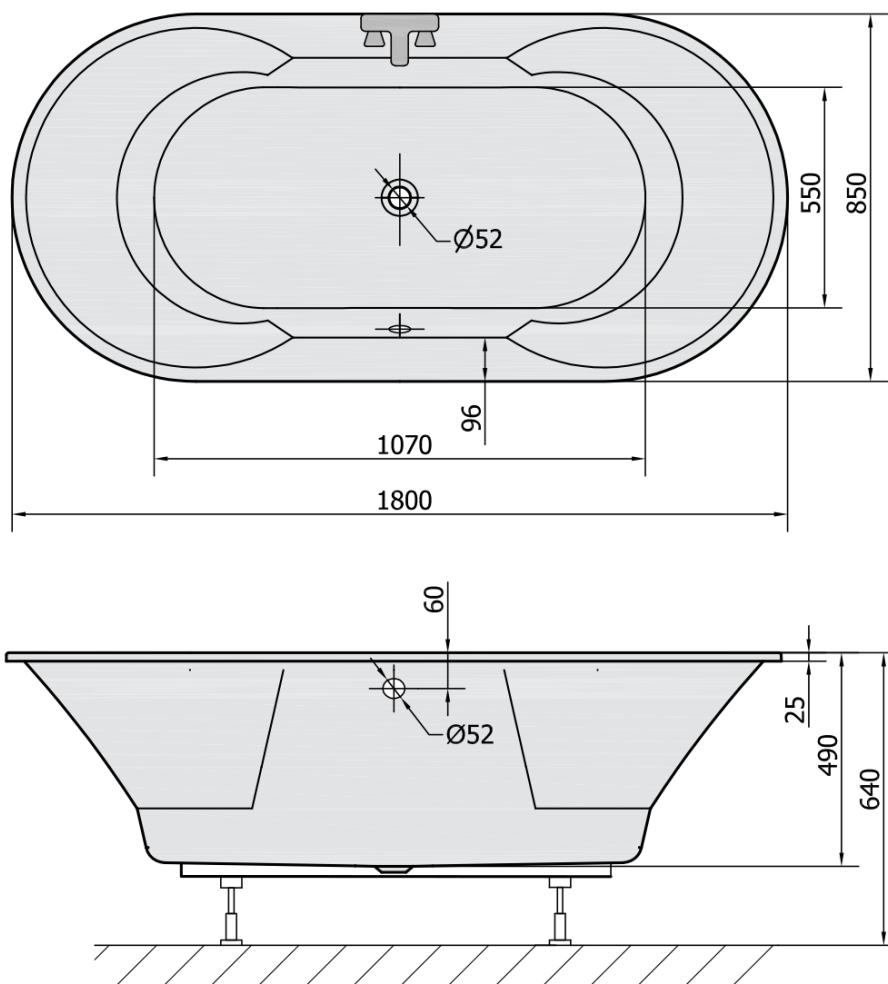

Order code: 16611

Basic information

Brand: Polysan

Size

Length: 1800 mm

Width: 850 mm

Height: 490 mm

Volume: 305 l

Properties

Colour: White

Colour options: According to the Swatch

Material: Acrylate

Shape: Oval

Installation: Built-in

Waste diameter: 52 mm

Properties: Edge height 25 mm

Package does not contain: Trap, Pop Up Bath Waste

Weight / Piece: 27.01 kg

Packaging: 1 Piece

Warranty: 10 years

We recommend buy

1 Piece Pop Up Bath Waste (L) 1000mm, Plug 72mm, Chrome (Order code: 71854)

1 Piece Bath Support Legs for Acrylic Bath Polysan, 74,5cm, Pair (Order code: PO80-80)

1 Piece Bath Trap 6/4", height: 42mm, DN40 (Order code: 71712)

Technical sheet

VOLUME 305L