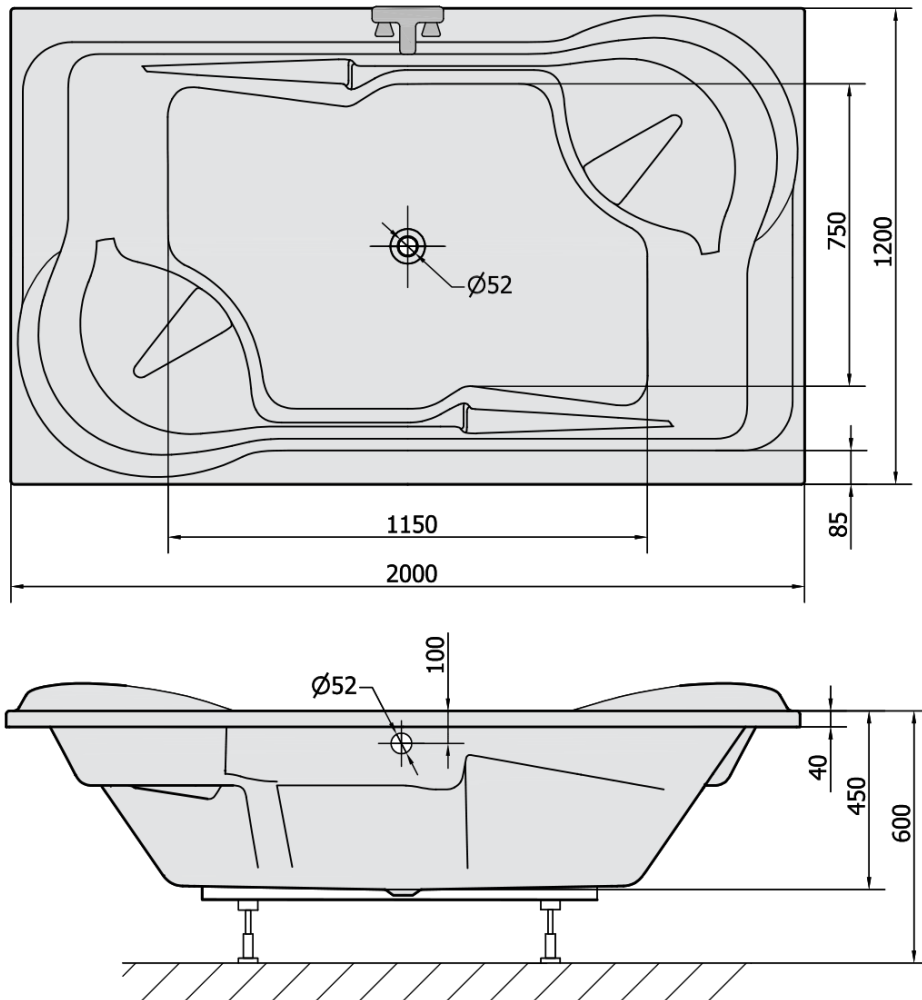

## Size

Length: 2000 mm

Width: 1200 mm

Height: 450 mm

Volume: 355 l

## Properties

Colour: White

Colour options: According to the Swatch

Material: Acrylate

Shape: Rectangular

Installation: Built-in

Waste diameter: 52 mm

Properties: Bilateral, Edge height 40 mm (Standard)

## We recommend buy

1 Piece Sound insulation bath tape, 3m (Order code: 93400)

1 Piece Pop Up Bath Waste (L) 775mm, Plug 72mm, Chrome (Order code: 71681)

DUO Rectangular Bath with Support. Frame  
200x120x45cm, White

Technical sheet

VOLUME 355L