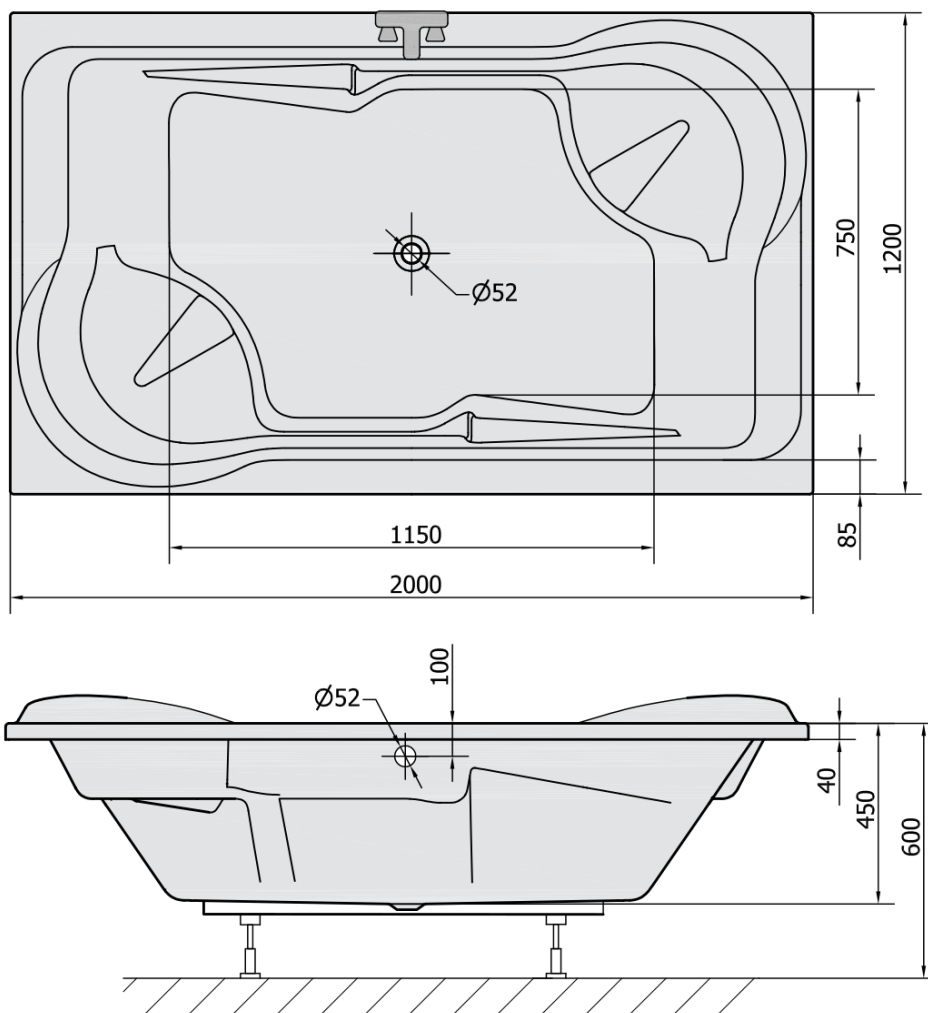

DUO Rectangular Bath 200x120x45cm, White

Order code: 16111

Basic information

Brand: Polysan

Size

Length: 2000 mm

Width: 1200 mm

Height: 450 mm

Volume: 355 l

Properties

Colour: White

Colour options: According to the Swatch

Material: Acrylate

Shape: Rectangular

Installation: Built-in

Waste diameter: 52 mm

Properties: Bilateral, Edge height 40 mm (Standard)

Package does not contain: Trap, Pop Up Bath Waste

Weight / Piece: 38.84 kg

Packaging: 1 Piece

Warranty: 10 years

We recommend buy

1 Piece Bath Support Legs for Acrylic Bath Polysan, 89cm, Pair (Order code: PO100-100)

1 Piece Sound insulation bath tape, 3m (Order code: 93400)

1 Piece Pop Up Bath Waste (L) 775mm, Plug 72mm, Chrome (Order code: 71681)

Technical sheet

VOLUME 355L