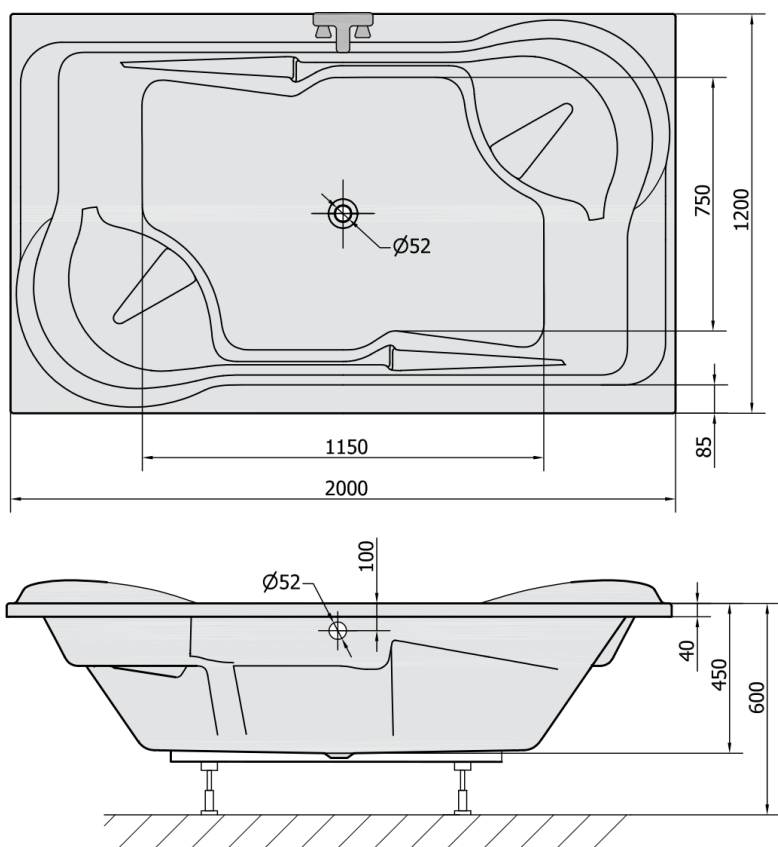

DUO Rectangular Bath 200x120x45cm, White

Order code: 16111

Size

Length: 2000 mm
 Width: 1200 mm
 Height: 450 mm
 Volume: 355 l

Properties

Colour: White
 Material: Acrylate
 Warranty: 10 years

Technical sheet

VOLUME 355L