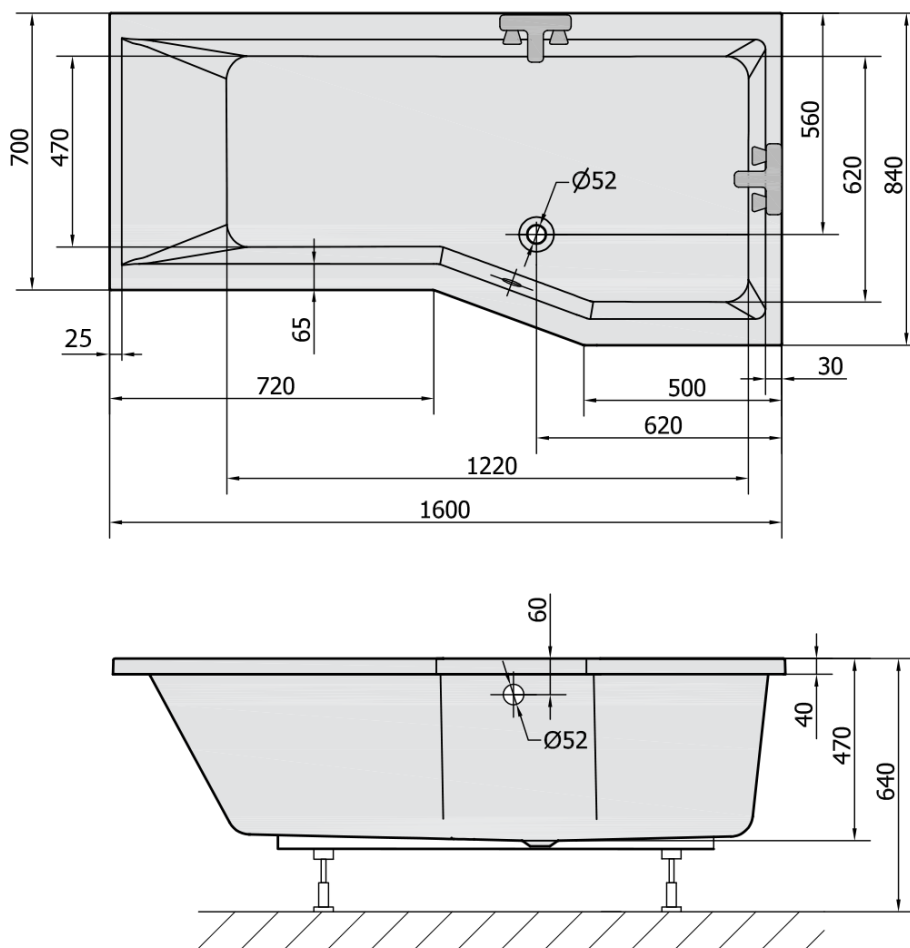

Order code: 15611

Basic information

Brand: Polysan

Size

Length: 1600 mm

Width: 840 mm

Height: 470 mm

Volume: 268 l

Properties

Colour: White

Colour options: According to the Swatch

Material: Acrylate

Shape: Asymmetric

Installation: Built-in

Waste diameter: 52 mm

Properties: Edge height 40 mm (Standard)

Weight / Piece: 34.27 kg

Packaging: 1 Piece

Warranty: 10 years

We recommend buy

1 Piece Bath Support Legs for Acrylic Bath Polysan, 51,5-74,5cm, Pair (Order code: PO60-80)

1 Piece Bath Trap 6/4", height: 42mm, DN40 (Order code: 71712)

1 Piece Sound insulation bath tape, 3m (Order code: 93400)

Technical sheet

VOLUME 268L