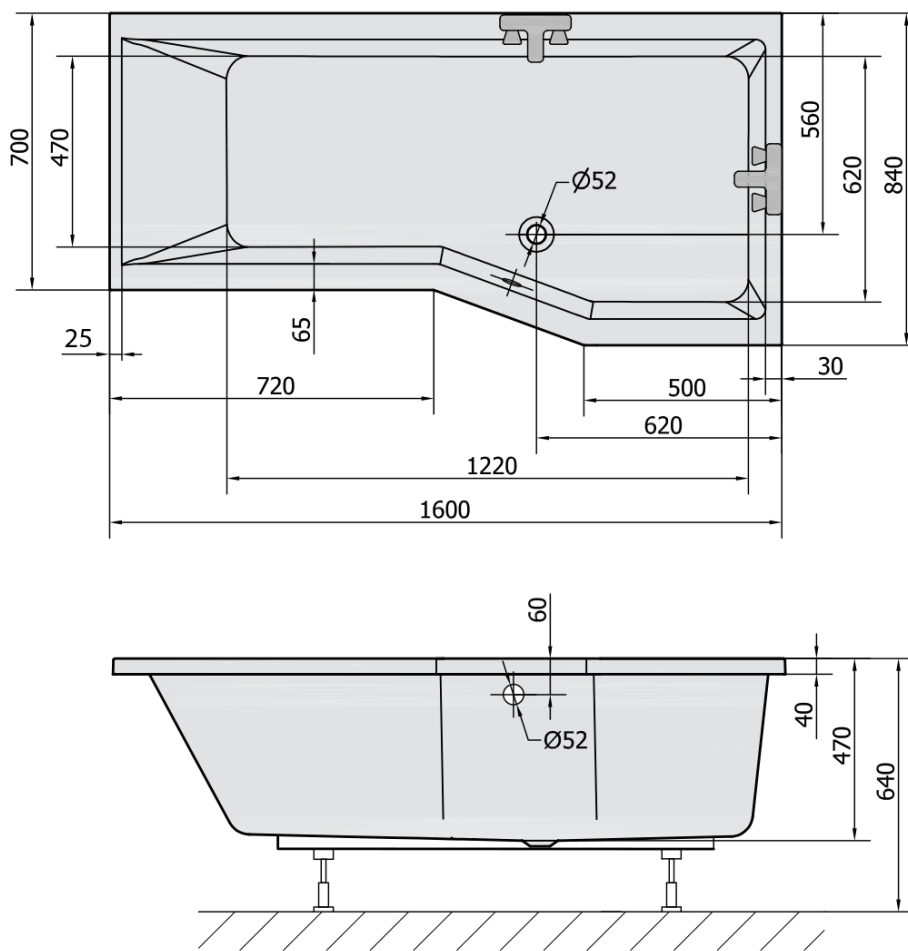

Order code: 15611

Basic information

Brand: Polysan

Size

Length: 1600 mm

Width: 840 mm

Height: 470 mm

Volume: 268 l

Properties

Colour: White

Colour options: According to the Swatch

Material: Acrylate

Shape: Asymmetric

Installation: Built-in

Waste diameter: 52 mm

Properties: Edge height 40 mm (Standard)

Weight / Piece: 34.27 kg

Packaging: 1 Piece

Warranty: 10 years

We recommend buy

1 Piece Bath Support Legs for Acrylic Bath Polysan, 51,5-74,5cm, Pair (Order code: PO60-80)

1 Piece Bath Trap 6/4", height: 42mm, DN40 (Order code: 71712)

1 Piece Sound insulation bath tape, 3m (Order code: 93400)

Technical sheet

VOLUME 268L