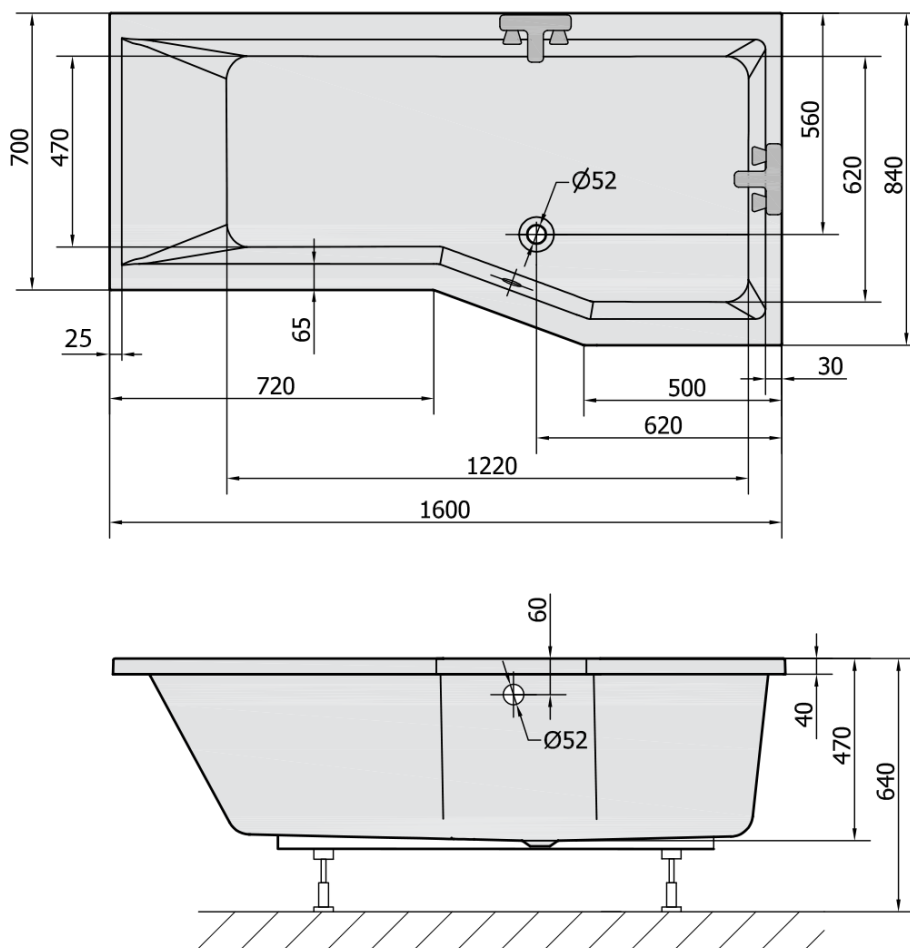

Order code: 15611

**Basic information**

Brand: Polysan

**Size**

Length: 1600 mm

Width: 840 mm

Height: 470 mm

Volume: 268 l

**Properties**

Colour: White

Colour options: According to the Swatch

Material: Acrylate

Shape: Asymmetric

Installation: Built-in

Waste diameter: 52 mm

Properties: Edge height 40 mm (Standard)

Weight / Piece: 34.27 kg

Packaging: 1 Piece

Warranty: 10 years

Technical sheet

VOLUME 268L