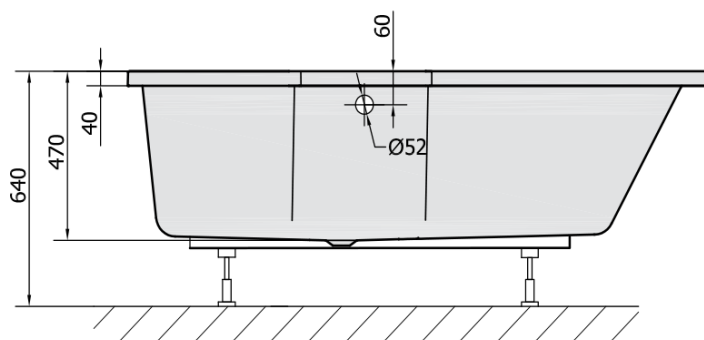

Order code: 14611

Basic information

Brand: Polysan

Size

Length: 1600 mm

Width: 840 mm

Height: 470 mm

Volume: 268 l

Properties

Colour: White

Colour options: According to the Swatch

Material: Acrylate

Shape: Asymmetric

Installation: Built-in

Waste diameter: 52 mm

Properties: Edge height 40 mm (Standard)

Weight / Piece: 34.27 kg

Packaging: 1 Piece

Warranty: 10 years

We recommend buy

1 Piece Sound insulation bath tape, 3m (Order code: 93400)

1 Piece Pop Up Pop Bath Waste (L) 600mm, Plug 72mm, Chrome (Order code: 71850)

1 Piece Bath Support Legs for Acrylic Bath Polysan, 51,5-74,5cm, Pair (Order code: PO60-80)

1 Piece Bath Trap 6/4", height: 42mm, DN40 (Order code: 71712)

Technical sheet

VOLUME 268L