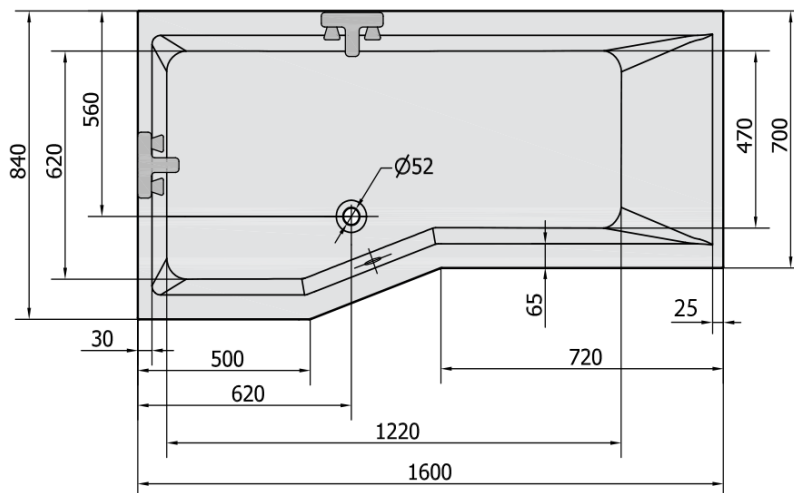

Order code: 14611

Basic information

Brand: Polysan

Size

Length: 1600 mm

Width: 840 mm

Height: 470 mm

Volume: 268 l

Properties

Colour: White

Colour options: According to the Swatch

Material: Acrylate

Shape: Asymmetric

Installation: Built-in

Waste diameter: 52 mm

Properties: Edge height 40 mm (Standard)

Weight / Piece: 34.27 kg

Packaging: 1 Piece

Warranty: 10 years

We recommend buy

1 Piece Sound insulation bath tape, 3m (Order code: 93400)

1 Piece Pop Up Pop Bath Waste (L) 600mm, Plug 72mm, Chrome (Order code: 71850)

1 Piece Bath Support Legs for Acrylic Bath Polysan, 51,5-74,5cm, Pair (Order code: PO60-80)

1 Piece Bath Trap 6/4", height: 42mm, DN40 (Order code: 71712)

Technical sheet

VOLUME 268L