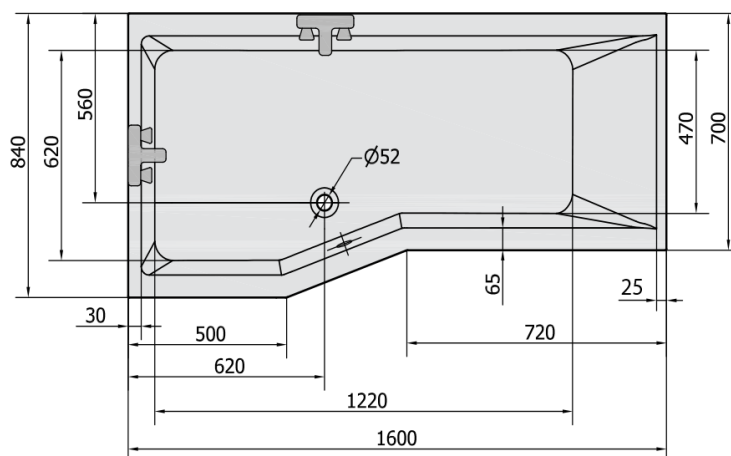

## VERSYS L Asymmetric Bath 160x84x70x47cm, White

Order code: 14611

### Size

Length: 1600 mm  
 Width: 840 mm  
 Height: 470 mm  
 Volume: 268 l

### Technical sheet

VOLUME 268L