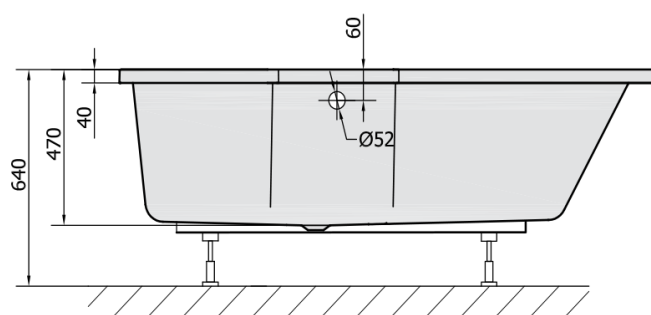

## VERSYS L Asymmetric Bath 160x84x70x47cm, White

Order code: 14611

### Size

Length: 1600 mm  
 Width: 840 mm  
 Height: 470 mm  
 Volume: 268 l

### Technical sheet

VOLUME 268L