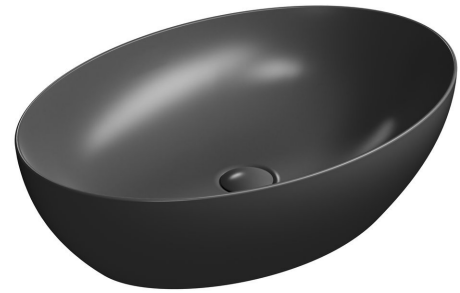

PURA counter top ceramic washbasin 60x42cm, black matt

GSI[®]

Order code: 884226

Basic information

Brand: GSI
Series: PURA COLOR

Size

Width: 600 mm
Height: 160 mm
Depth: 420 mm

Properties

Colour: Black
Material: Ceramic
Installation: Freestanding
Type of washbasin: Countertop washbasin
Tap hole: Without tap hole
Overflow: No
Shape: Oval/Ellipse
Weight / Piece: 11.862 kg
Packaging: 1 Piece
Warranty: 2 years

We recommend buy

1 Piece GSI unslotted washbasin waste 5/4", H 5-65 mm, ceramic plug, black matt (Order code: PVC26)

Technical sheet