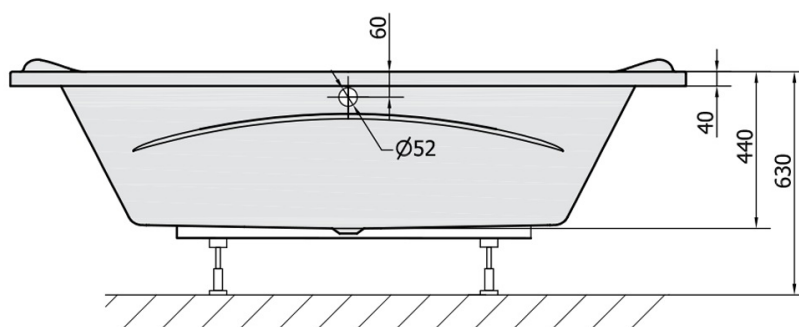

Order code: 14111

**Size**

Length: 1900 mm  
Width: 900 mm  
Height: 440 mm  
Volume: 240 l

**Properties**

Colour: White  
Material: Acrylate  
Warranty: 10 years

**Technical sheet**

VOLUME 240L