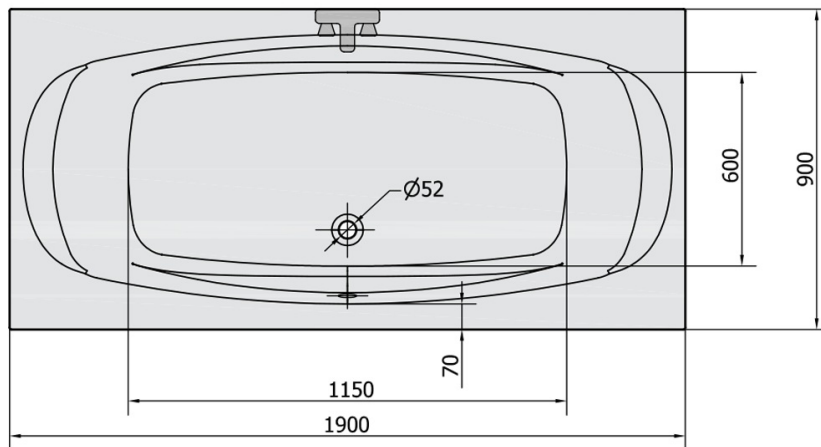

Order code: 14111

**Size**

Length: 1900 mm  
Width: 900 mm  
Height: 440 mm  
Volume: 240 l

**Properties**

Colour: White  
Material: Acrylate  
Warranty: 10 years

**Technical sheet**

VOLUME 240L