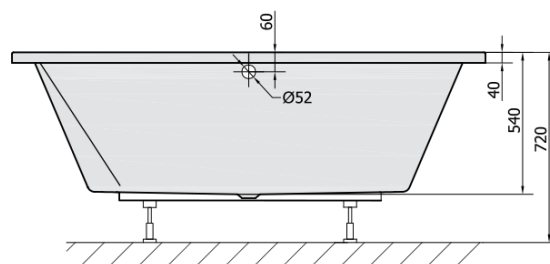

Order code: 13611

Basic information

Brand: Polysan

Size

Length: 1800 mm

Width: 1200 mm

Height: 540 mm

Volume: 580 l

Properties

Colour: White

Colour options: According to the Swatch

Material: Acrylate

Shape: Rectangular

Installation: Built-in

Waste diameter: 52 mm

Properties: Bilateral, Edge height 40 mm (Standard)

Package does not contain: Pop Up Bath Waste

Weight / Piece: 42.02 kg

Packaging: 1 Piece

Warranty: 10 years

We recommend buy

1 Piece Pop Up Bath Waste (L) 1000mm, Plug 72mm, Chrome (Order code: 71854)

1 Piece Sound insulation bath tape, 3m (Order code: 93400)

1 Piece Bath Support Legs for Acrylic Bath Polysan, 89cm, Pair (Order code: PO100-100)

Technical sheet

VOLUME 580L