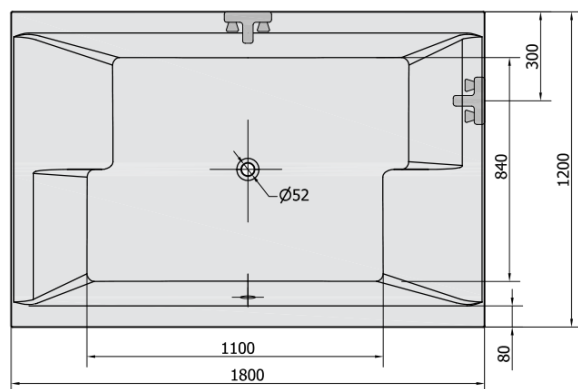

Order code: 13611

Basic information

Brand: Polysan

Size

Length: 1800 mm

Width: 1200 mm

Height: 540 mm

Volume: 580 l

Properties

Colour: White

Colour options: According to the Swatch

Material: Acrylate

Shape: Rectangular

Installation: Built-in

Waste diameter: 52 mm

Properties: Bilateral, Edge height 40 mm (Standard)

Package does not contain: Pop Up Bath Waste

Weight / Piece: 42.02 kg

Packaging: 1 Piece

Warranty: 10 years

We recommend buy

1 Piece Pop Up Bath Waste (L) 1000mm, Plug 72mm, Chrome (Order code: 71854)

1 Piece Sound insulation bath tape, 3m (Order code: 93400)

1 Piece Bath Support Legs for Acrylic Bath Polysan, 89cm, Pair (Order code: PO100-100)

Technical sheet

VOLUME 580L