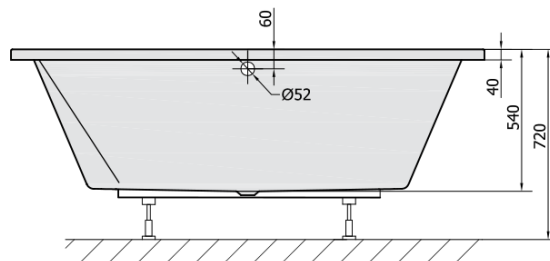

Technical sheet

VOLUME 580L