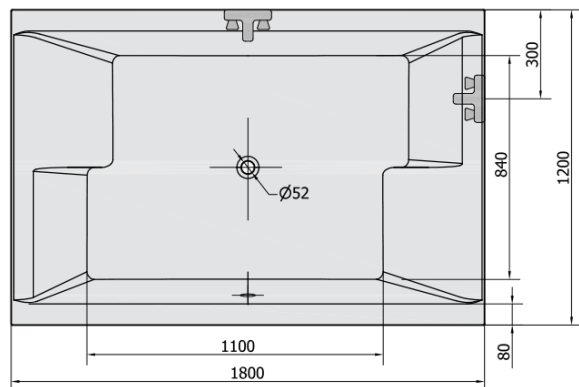

Technical sheet

VOLUME 580L