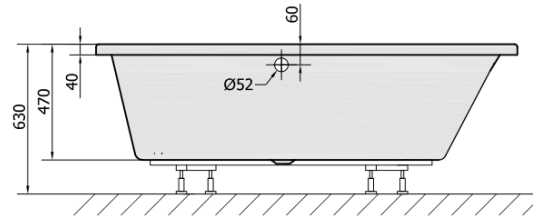

## Size

Length: 1600 mm

Width: 1000 mm

Height: 470 mm

Volume: 230 l

## Properties

Colour: White

Colour options: According to the Swatch

Material: Acrylate

Shape: Asymmetric

Installation: Built-in

Waste diameter: 52 mm

Properties: Edge height 40 mm (Standard)

1 Piece EVIA R 160 Corner Panel (Order code: 12813)

Technical sheet

VOLUME 230L