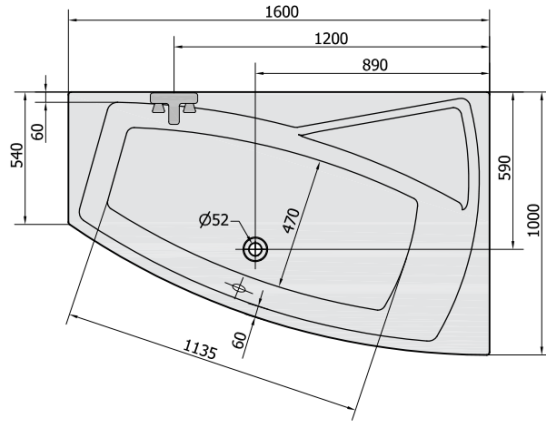

## Size

Length: 1600 mm

Width: 1000 mm

Height: 470 mm

Volume: 230 l

## Properties

Colour: White

Colour options: According to the Swatch

Material: Acrylate

Shape: Asymmetric

Installation: Built-in

Waste diameter: 52 mm

Properties: Edge height 40 mm (Standard)

## We recommend buy

1 Piece Sound insulation bath tape, 3m (Order code: 93400)

1 Piece Siphon 6/4", DN40 (Order code: 72693)

1 Piece Bath Support Legs for Acrylic Bath Polysan, 51,5cm, Pair (Order code: PO60-60)

1 Piece EVIA R 160 Corner Panel (Order code: 12813)

Technical sheet

VOLUME 230L