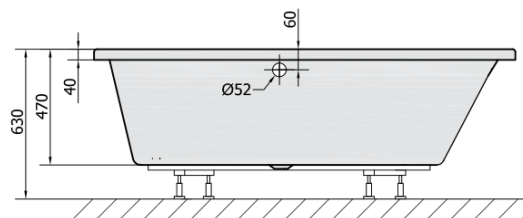

Order code: 12611

Basic information

Brand: Polysan

Size

Length: 1600 mm

Width: 1000 mm

Height: 470 mm

Volume: 230 l

Properties

Colour: White

Colour options: According to the Swatch

Material: Acrylate

Shape: Asymmetric

Installation: Built-in

Waste diameter: 52 mm

Properties: Edge height 40 mm (Standard)

Weight / Piece: 27.08 kg

Packaging: 1 Piece

Warranty: 10 years

We recommend buy

1 Piece Sound insulation bath tape, 3m (Order code: 93400)

1 Piece Siphon 6/4", DN40 (Order code: 72693)

1 Piece Bath Support Legs for Acrylic Bath Polysan, 51,5cm, Pair (Order code: PO60-60)

1 Piece EVIA R 160 Corner Panel (Order code: 12813)

Technical sheet

VOLUME 230L