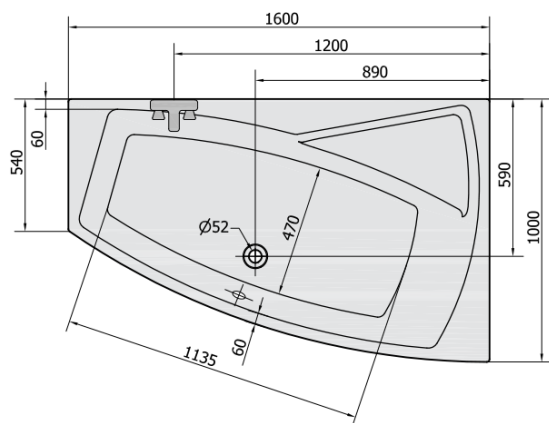

Order code: 12611

Basic information

Brand: Polysan

Size

Length: 1600 mm

Width: 1000 mm

Height: 470 mm

Volume: 230 l

Properties

Colour: White

Colour options: According to the Swatch

Material: Acrylate

Shape: Asymmetric

Installation: Built-in

Waste diameter: 52 mm

Properties: Edge height 40 mm (Standard)

Weight / Piece: 27.08 kg

Packaging: 1 Piece

Warranty: 10 years

We recommend buy

1 Piece Sound insulation bath tape, 3m (Order code: 93400)

1 Piece Siphon 6/4", DN40 (Order code: 72693)

1 Piece Bath Support Legs for Acrylic Bath Polysan, 51,5cm, Pair (Order code: PO60-60)

1 Piece EVIA R 160 Corner Panel (Order code: 12813)

Technical sheet

VOLUME 230L