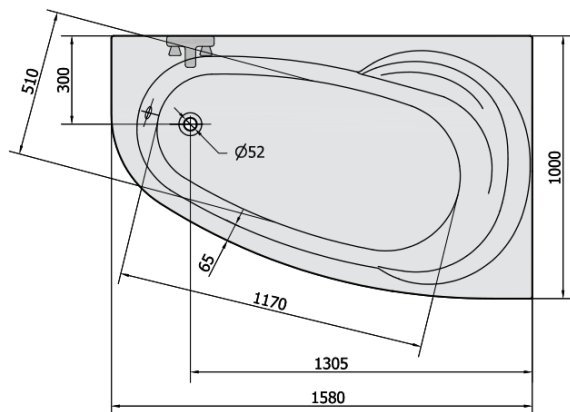

Order code: 12011

Basic information

Brand: Polysan

Size

Length: 1580 mm

Width: 1000 mm

Height: 430 mm

Volume: 225 l

Properties

Colour: White

Colour options: According to the Swatch

Material: Acrylate

Shape: Asymmetric

Installation: Built-in

Waste diameter: 52 mm

Properties: Edge height 40 mm (Standard)

Weight / Piece: 25.04 kg

Packaging: 1 Piece

Warranty: 10 years

We recommend buy

1 Piece Bath Support Legs for Acrylic Bath Polysan, 51,5cm, Pair (Order code: PO60-60)

1 Piece NAOS L, R 158 Front Panel (Order code: 11312)

1 Piece Bath Trap 6/4", height: 42mm, DN40 (Order code: 71712)

1 Piece Sound insulation bath tape, 3m (Order code: 93400)

Technical sheet

VOLUME 225L