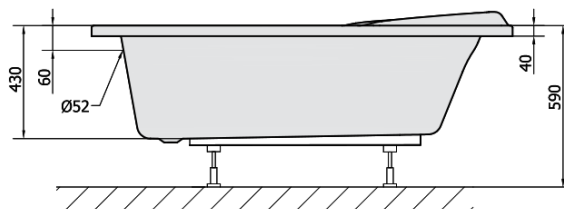

Order code: 12011

Basic information

Brand: Polysan

Size

Length: 1580 mm

Width: 1000 mm

Height: 430 mm

Volume: 225 l

Properties

Colour: White

Colour options: According to the Swatch

Material: Acrylate

Shape: Asymmetric

Installation: Built-in

Waste diameter: 52 mm

Properties: Edge height 40 mm (Standard)

Weight / Piece: 25.04 kg

Packaging: 1 Piece

Warranty: 10 years

We recommend buy

1 Piece Bath Support Legs for Acrylic Bath Polysan, 51,5cm, Pair (Order code: PO60-60)

1 Piece NAOS L, R 158 Front Panel (Order code: 11312)

1 Piece Bath Trap 6/4", height: 42mm, DN40 (Order code: 71712)

1 Piece Sound insulation bath tape, 3m (Order code: 93400)

Technical sheet

VOLUME 225L