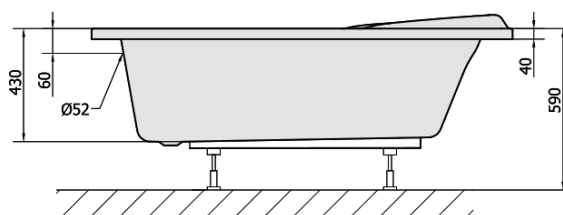

NAOS R Asymmetric Bath 158x100x43cm, White

Order code: 12011

Size

Length: 1580 mm
 Width: 1000 mm
 Height: 430 mm
 Volume: 225 l

Properties

Colour: White
 Material: Acrylate
 Warranty: 10 years

Technical sheet

VOLUME 225L