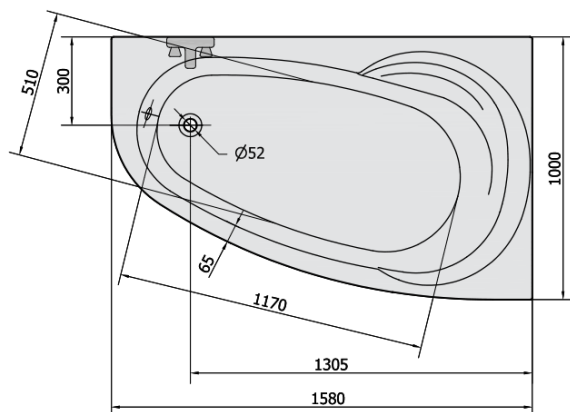

NAOS R Asymmetric Bath 158x100x43cm, White

Order code: 12011

Size

Length: 1580 mm
 Width: 1000 mm
 Height: 430 mm
 Volume: 225 l

Properties

Colour: White
 Material: Acrylate
 Warranty: 10 years

Technical sheet

VOLUME 225L