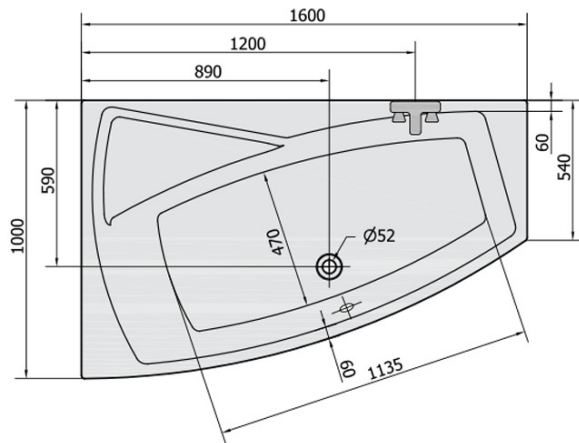

Order code: 11611

Basic information

Brand: Polysan

Size

Length: 1600 mm

Width: 1000 mm

Height: 470 mm

Volume: 230 l

Properties

Colour: White

Colour options: According to the Swatch

Material: Acrylate

Shape: Asymmetric

Installation: Built-in

Waste diameter: 52 mm

Properties: Edge height 40 mm (Standard)

Weight / Piece: 27.12 kg

Packaging: 1 Piece

Warranty: 10 years

We recommend buy

1 Piece Sound insulation bath tape, 3m (Order code: 93400)

1 Piece Siphon 6/4", DN40 (Order code: 72693)

1 Piece Bath Support Legs for Acrylic Bath Polysan, 51,5cm, Pair (Order code: PO60-60)

1 Piece EVIA L 160 Corner Panel (Order code: 11813)

Technical sheet

VOLUME 230L