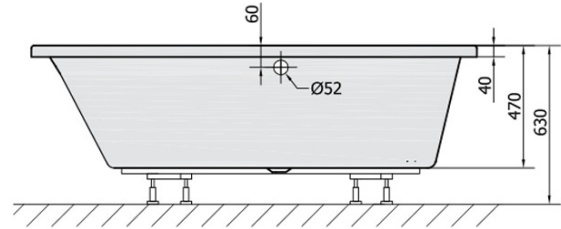

Order code: 11611

Basic information

Brand: Polysan

Size

Length: 1600 mm

Width: 1000 mm

Height: 470 mm

Volume: 230 l

Properties

Colour: White

Colour options: According to the Swatch

Material: Acrylate

Shape: Asymmetric

Installation: Built-in

Waste diameter: 52 mm

Properties: Edge height 40 mm (Standard)

Weight / Piece: 27.12 kg

Packaging: 1 Piece

Warranty: 10 years

We recommend buy

1 Piece Sound insulation bath tape, 3m (Order code: 93400)

1 Piece Siphon 6/4", DN40 (Order code: 72693)

1 Piece Bath Support Legs for Acrylic Bath Polysan, 51,5cm, Pair (Order code: PO60-60)

1 Piece EVIA L 160 Corner Panel (Order code: 11813)

Technical sheet

VOLUME 230L