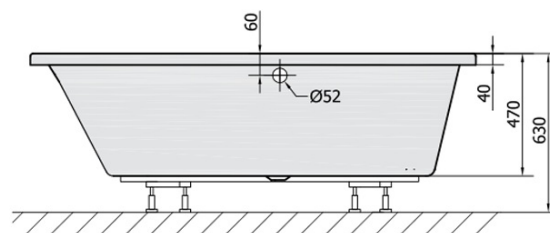

EVIA L Asymmetric Bath 160x100x47cm, White

Order code: 11611

Size

Length: 1600 mm
 Width: 1000 mm
 Height: 470 mm
 Volume: 230 l

Properties

Colour: White
 Material: Acrylate
 Warranty: 10 years

Technical sheet

VOLUME 230L