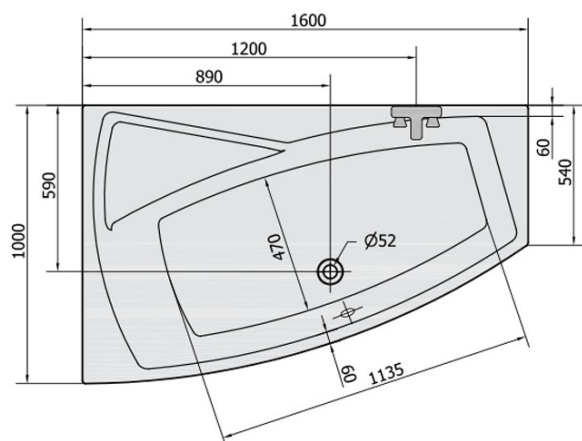

EVIA L Asymmetric Bath 160x100x47cm, White

Order code: 11611

Size

Length: 1600 mm
 Width: 1000 mm
 Height: 470 mm
 Volume: 230 l

Properties

Colour: White
 Material: Acrylate
 Warranty: 10 years

Technical sheet

VOLUME 230L